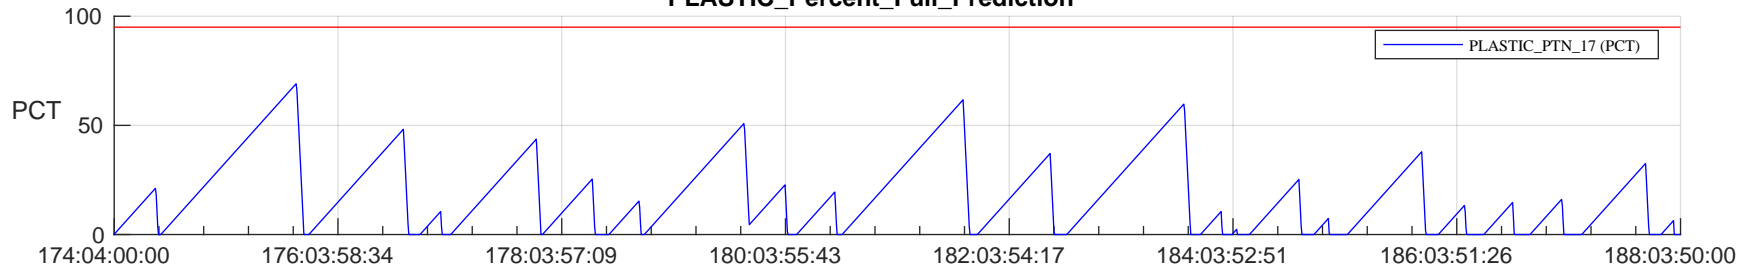

STEREO AHEAD SSR PCT Full Prediction

SWAVES_Percent_Full_Prediction

IMPACT_Percent_Full_Prediction

PLASTIC_Percent_Full_Prediction

Spacecraft_DownLink_Rate

Ground Time (2023:174:04:00:00.000 -2023:188:03:50:00.000)