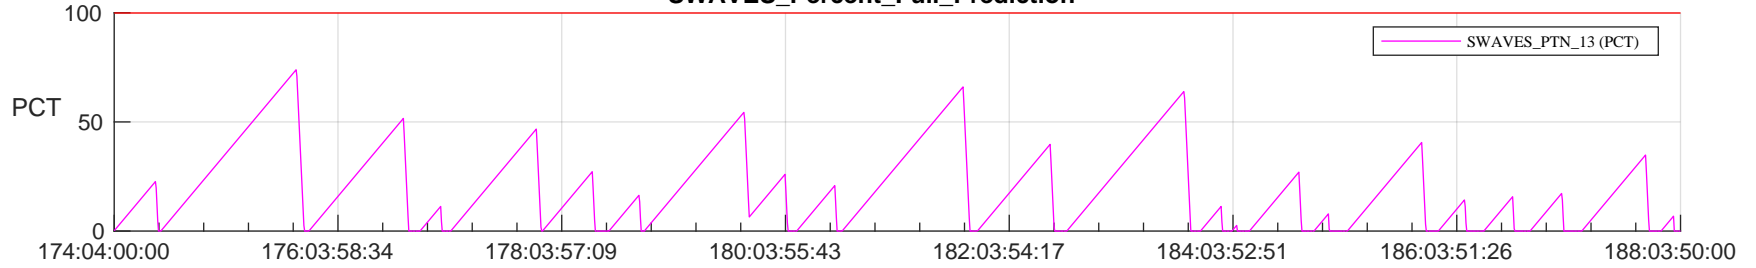

STEREO AHEAD SSR PCT Full Prediction

SWAVES_Percent_Full_Prediction

IMPACT_Percent_Full_Prediction

PLASTIC_Percent_Full_Prediction

Spacecraft_DownLink_Rate

Ground Time (2023:174:04:00:00.000 -2023:188:03:50:00.000)