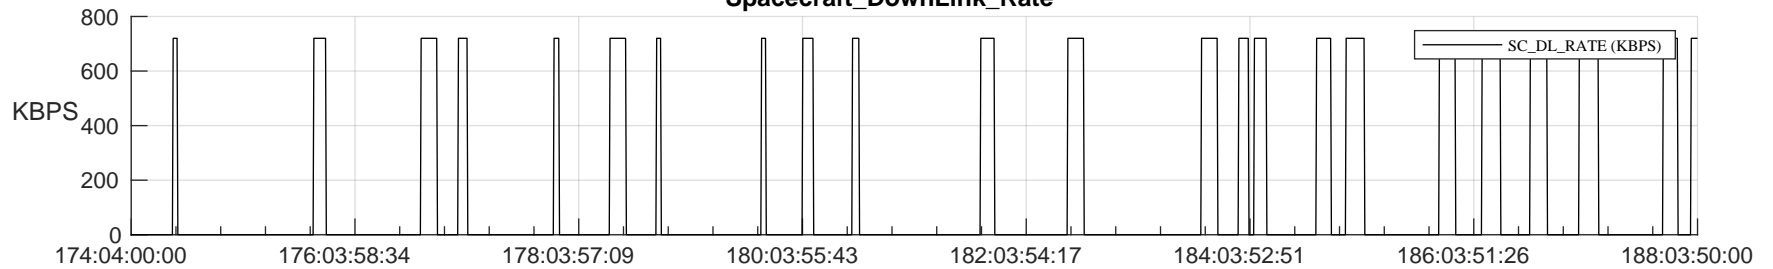

STEREO AHEAD SSR PCT Full Prediction

SWAVES_Percent_Full_Prediction

IMPACT_Percent_Full_Prediction

PLASTIC_Percent_Full_Prediction

Spacecraft_DownLink_Rate

Ground Time (2023:174:04:00:00.000 -2023:188:03:50:00.000)