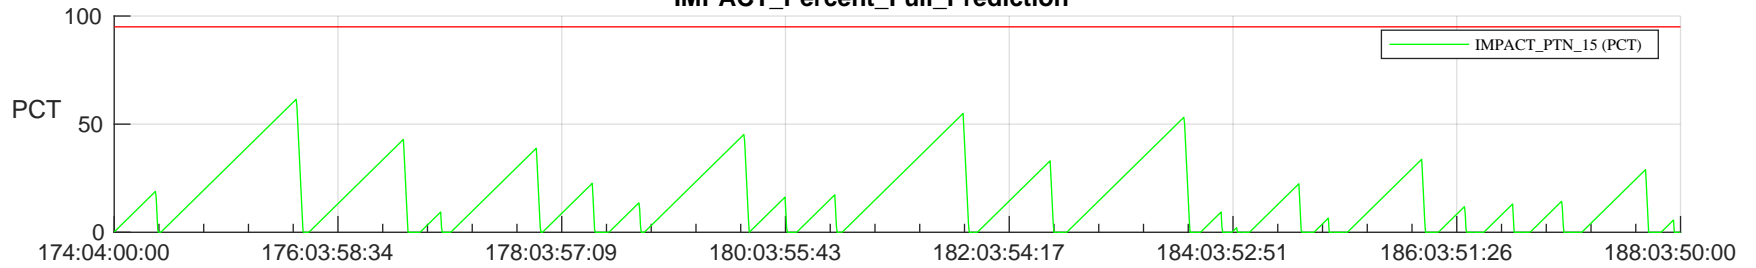

STEREO AHEAD SSR PCT Full Prediction

SWAVES_Percent_Full_Prediction

IMPACT_Percent_Full_Prediction

PLASTIC_Percent_Full_Prediction

Spacecraft_DownLink_Rate

Ground Time (2023:174:04:00:00.000 -2023:188:03:50:00.000)