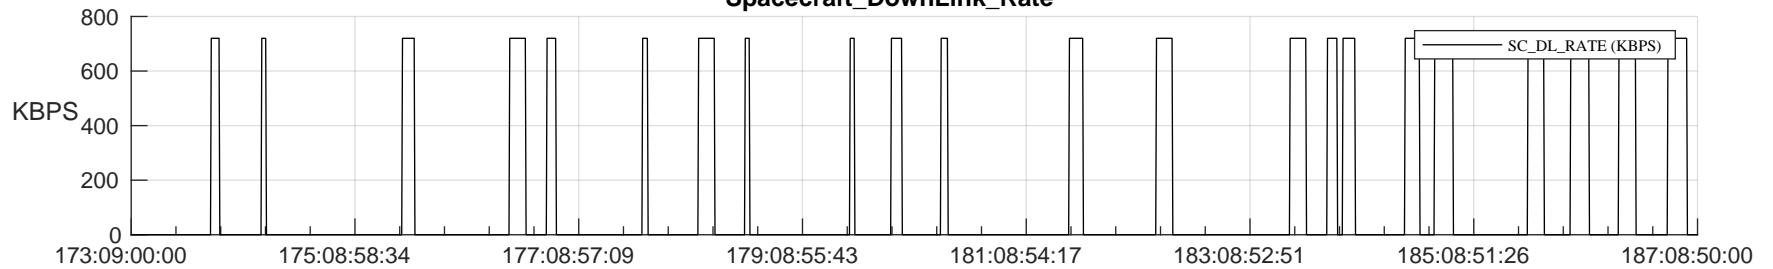

## Spacecraft\_DownLink\_Rate

Ground Time (2023:173:09:00:00.000 -2023:187:08:50:00.000)

/disks/d81/project/stereo/mops/assessment/ahead/automation/output/engdump/yesterdaily/ahead\_ssr\_predict\_2023\_173.csv