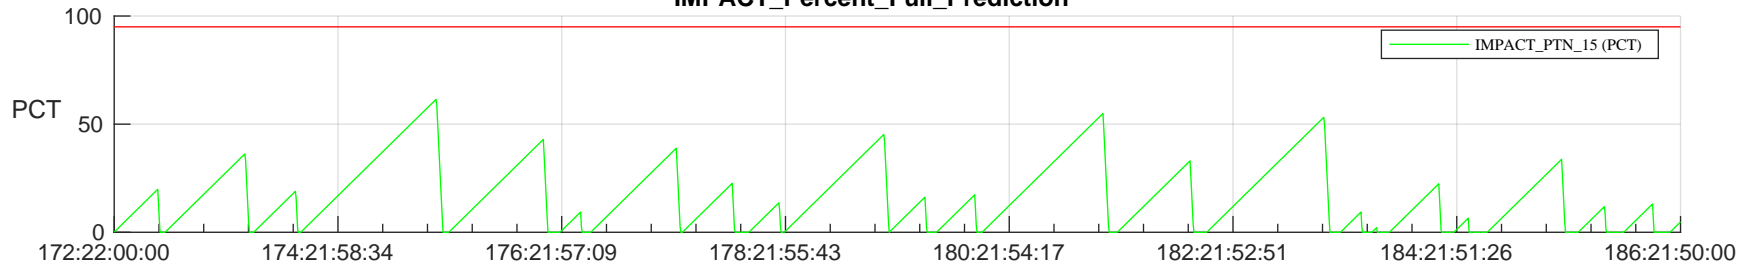

STEREO AHEAD SSR PCT Full Prediction

SWAVES_Percent_Full_Prediction

IMPACT_Percent_Full_Prediction

PLASTIC_Percent_Full_Prediction

Spacecraft_DownLink_Rate

Ground Time (2023:172:22:00:00.000 -2023:186:21:50:00.000)