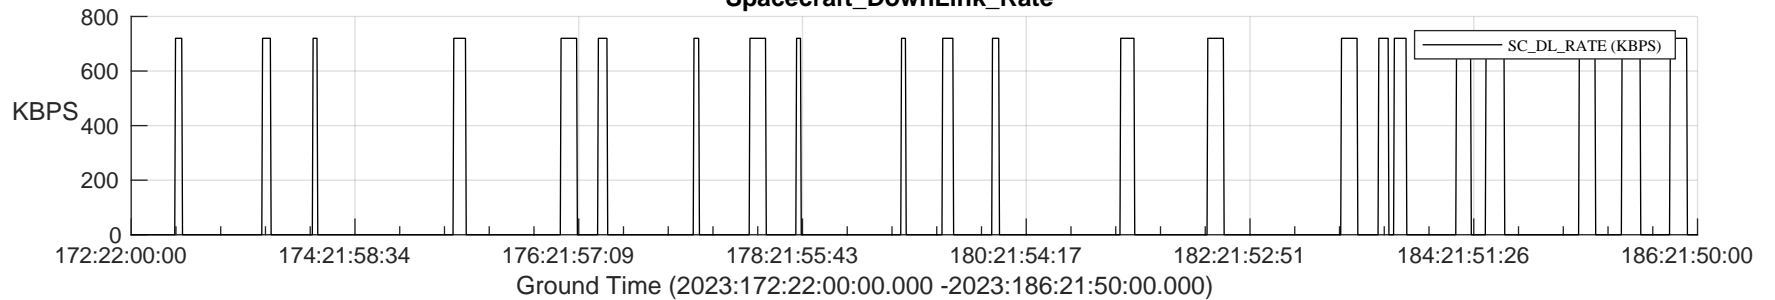

STEREO AHEAD SSR PCT Full Prediction

SWAVES_Percent_Full_Prediction

IMPACT_Percent_Full_Prediction

PLASTIC_Percent_Full_Prediction

Spacecraft_DownLink_Rate

Ground Time (2023:172:22:00:00.000 -2023:186:21:50:00.000)