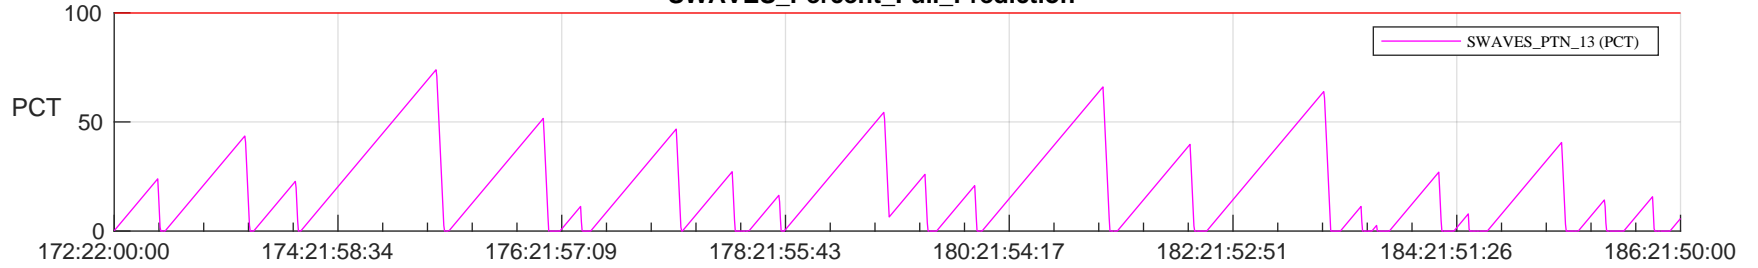

STEREO AHEAD SSR PCT Full Prediction

SWAVES_Percent_Full_Prediction

IMPACT_Percent_Full_Prediction

PLASTIC_Percent_Full_Prediction

Spacecraft_DownLink_Rate

Ground Time (2023:172:22:00:00.000 -2023:186:21:50:00.000)