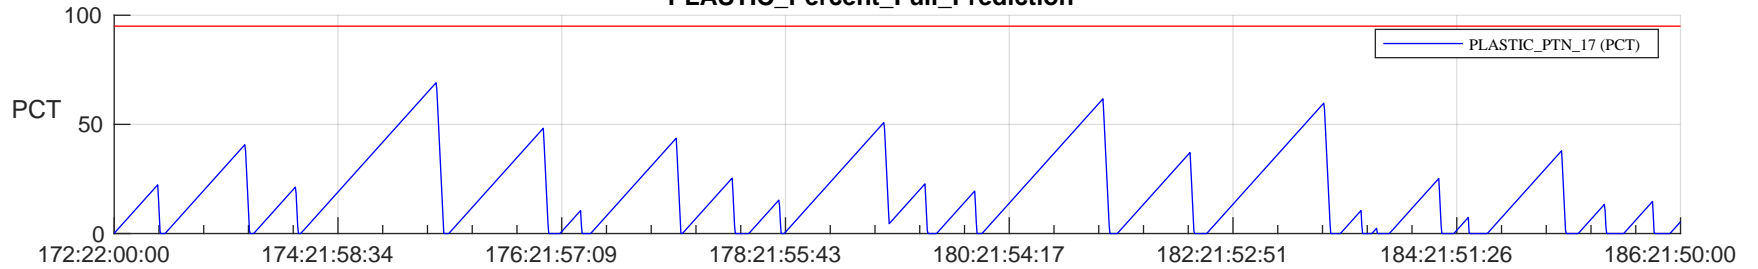

STEREO AHEAD SSR PCT Full Prediction

SWAVES_Percent_Full_Prediction

IMPACT_Percent_Full_Prediction

PLASTIC_Percent_Full_Prediction

Spacecraft_DownLink_Rate

Ground Time (2023:172:22:00:00.000 -2023:186:21:50:00.000)