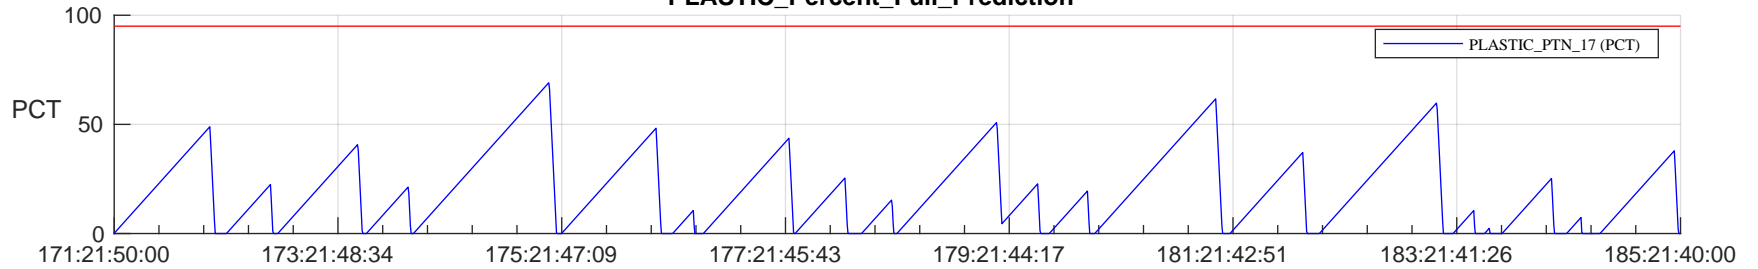

STEREO AHEAD SSR PCT Full Prediction

SWAVES_Percent_Full_Prediction

IMPACT_Percent_Full_Prediction

PLASTIC_Percent_Full_Prediction

Spacecraft_DownLink_Rate

Ground Time (2023:171:21:50:00.000 -2023:185:21:40:00.000)