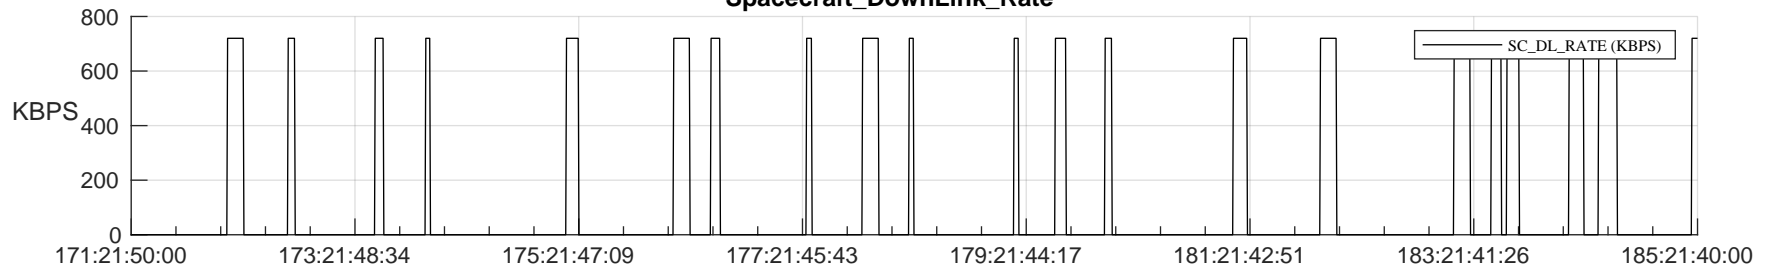

STEREO AHEAD SSR PCT Full Prediction

SWAVES_Percent_Full_Prediction

IMPACT_Percent_Full_Prediction

PLASTIC_Percent_Full_Prediction

Spacecraft_DownLink_Rate

Ground Time (2023:171:21:50:00.000 -2023:185:21:40:00.000)