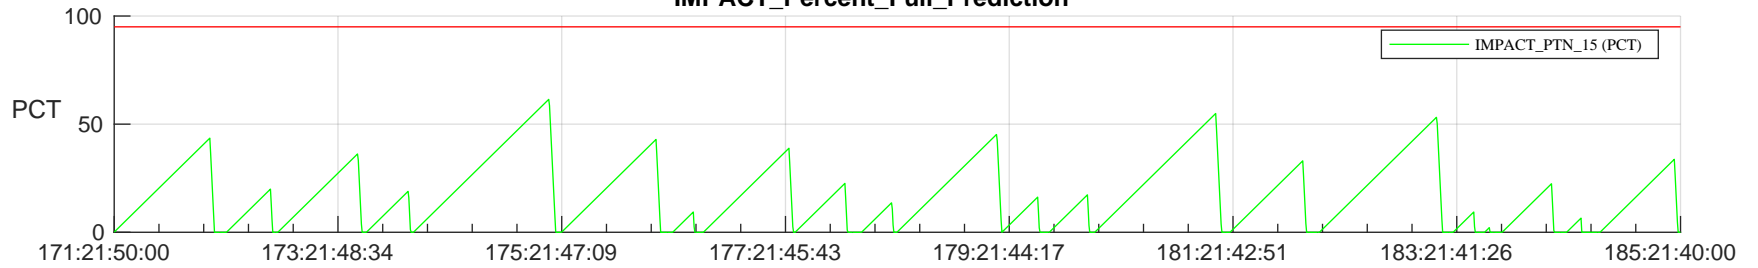

STEREO AHEAD SSR PCT Full Prediction

SWAVES_Percent_Full_Prediction

IMPACT_Percent_Full_Prediction

PLASTIC_Percent_Full_Prediction

Spacecraft_DownLink_Rate

Ground Time (2023:171:21:50:00.000 -2023:185:21:40:00.000)