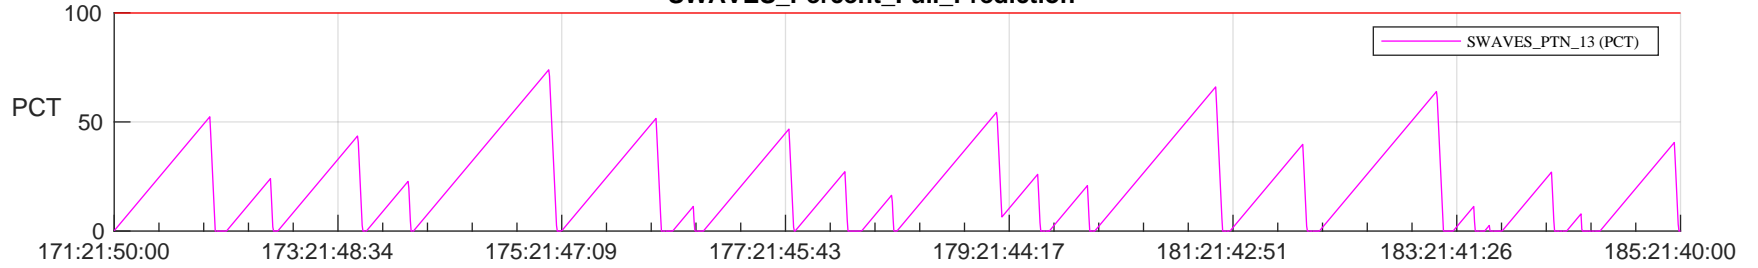

STEREO AHEAD SSR PCT Full Prediction

SWAVES_Percent_Full_Prediction

IMPACT_Percent_Full_Prediction

PLASTIC_Percent_Full_Prediction

Spacecraft_DownLink_Rate

Ground Time (2023:171:21:50:00.000 -2023:185:21:40:00.000)