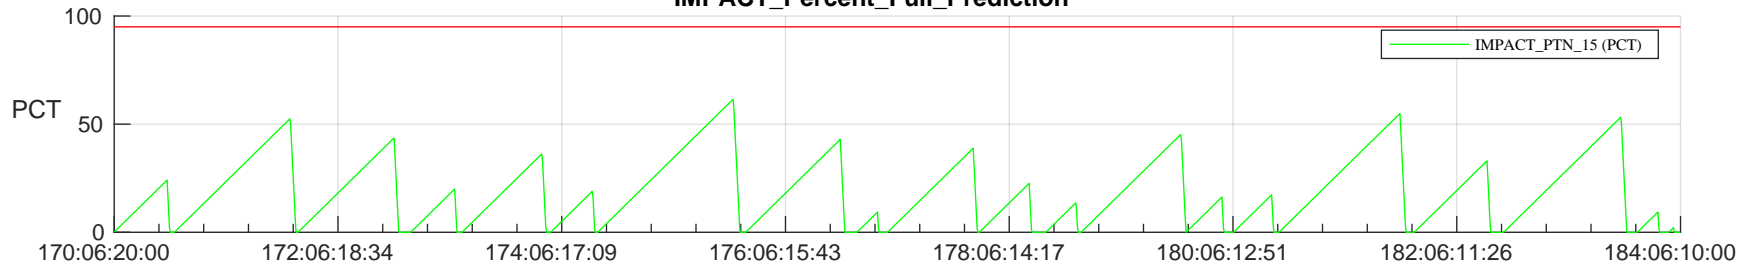

IMPACT_Percent_Full_Prediction