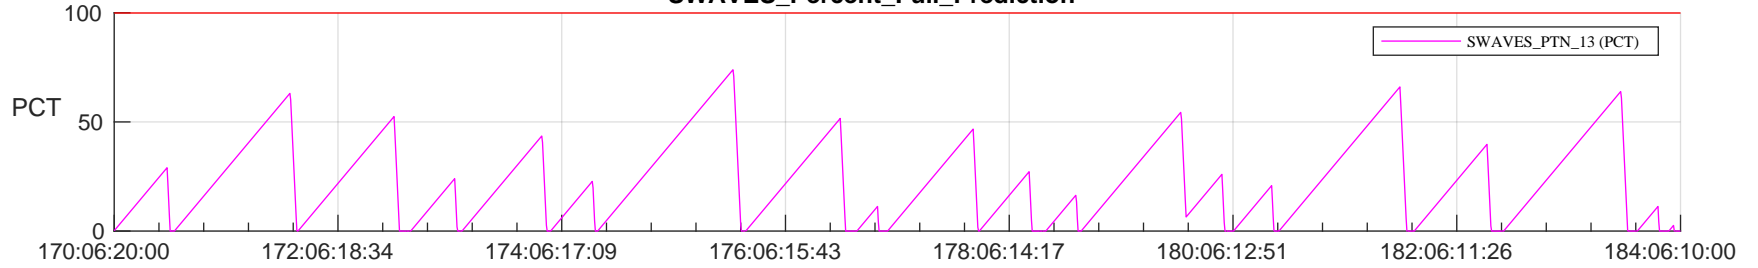

# STEREO AHEAD SSR PCT Full Prediction

## SWAVES\_Percent\_Full\_Prediction