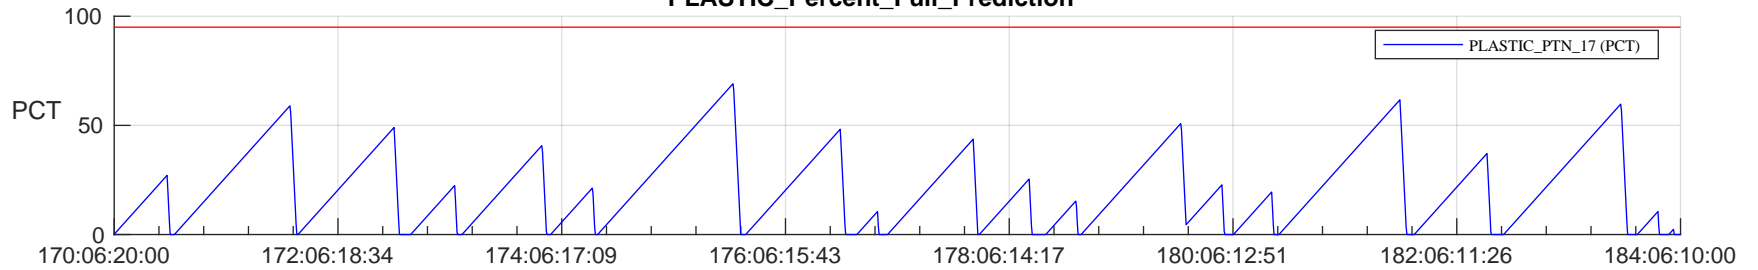

PLASTIC_Percent_Full_Prediction