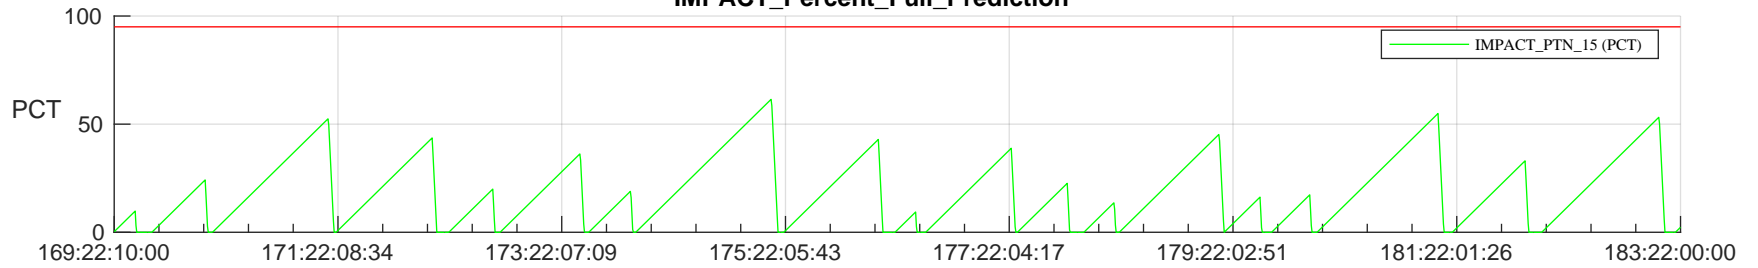

STEREO AHEAD SSR PCT Full Prediction

SWAVES_Percent_Full_Prediction

IMPACT_Percent_Full_Prediction

PLASTIC_Percent_Full_Prediction

Spacecraft_DownLink_Rate

Ground Time (2023:169:22:10:00.000 -2023:183:22:00:00.000)