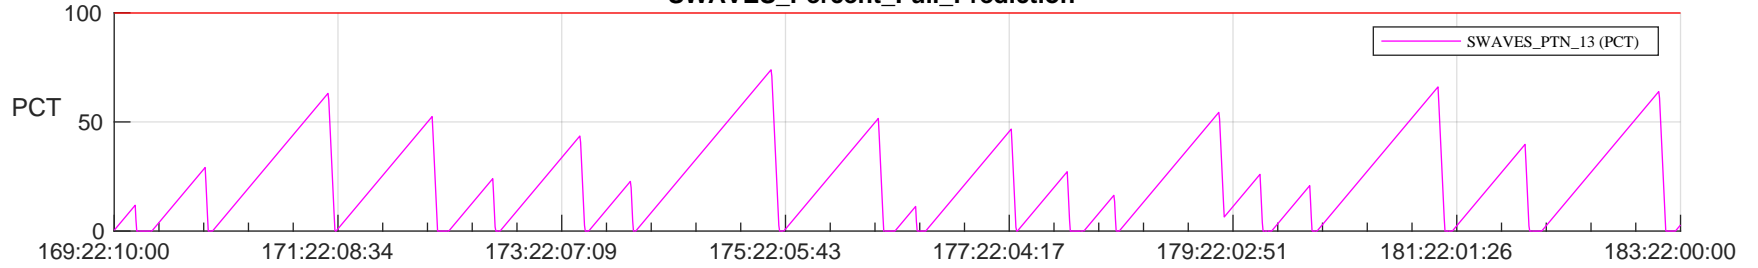

STEREO AHEAD SSR PCT Full Prediction

SWAVES_Percent_Full_Prediction

IMPACT_Percent_Full_Prediction

PLASTIC_Percent_Full_Prediction

Spacecraft_DownLink_Rate

Ground Time (2023:169:22:10:00.000 -2023:183:22:00:00.000)