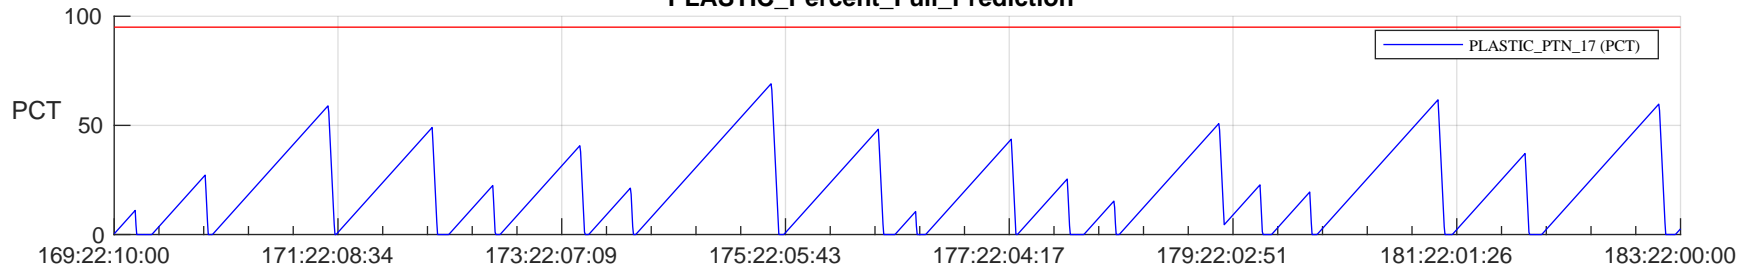

STEREO AHEAD SSR PCT Full Prediction

SWAVES_Percent_Full_Prediction

IMPACT_Percent_Full_Prediction

PLASTIC_Percent_Full_Prediction

Spacecraft_DownLink_Rate

Ground Time (2023:169:22:10:00.000 -2023:183:22:00:00.000)