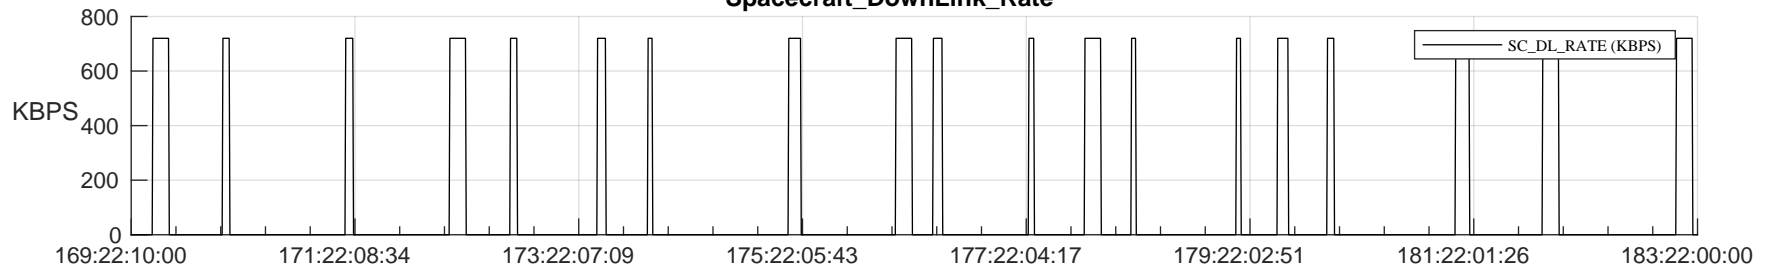

STEREO AHEAD SSR PCT Full Prediction

SWAVES_Percent_Full_Prediction

IMPACT_Percent_Full_Prediction

PLASTIC_Percent_Full_Prediction

Spacecraft_DownLink_Rate

Ground Time (2023:169:22:10:00.000 -2023:183:22:00:00.000)