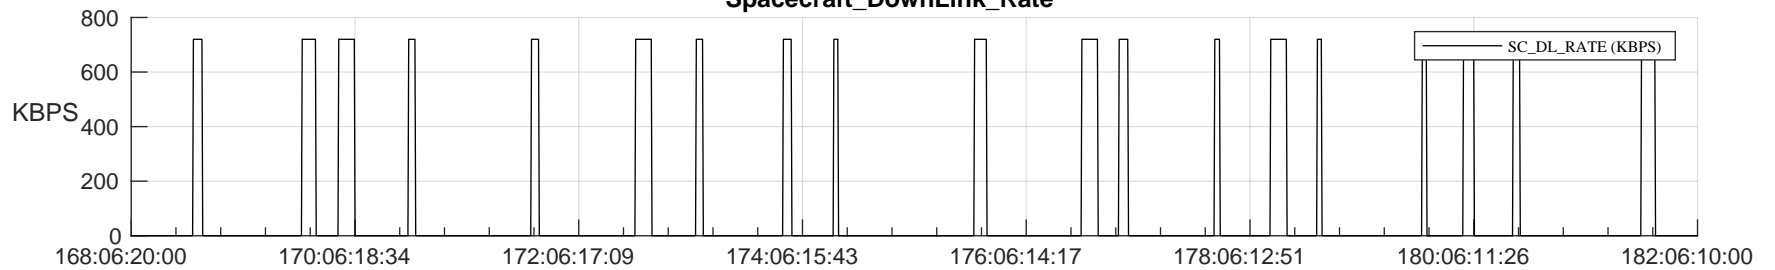

STEREO AHEAD SSR PCT Full Prediction

SWAVES_Percent_Full_Prediction

IMPACT_Percent_Full_Prediction

PLASTIC_Percent_Full_Prediction

Spacecraft_DownLink_Rate

Ground Time (2023:168:06:20:00.000 -2023:182:06:10:00.000)