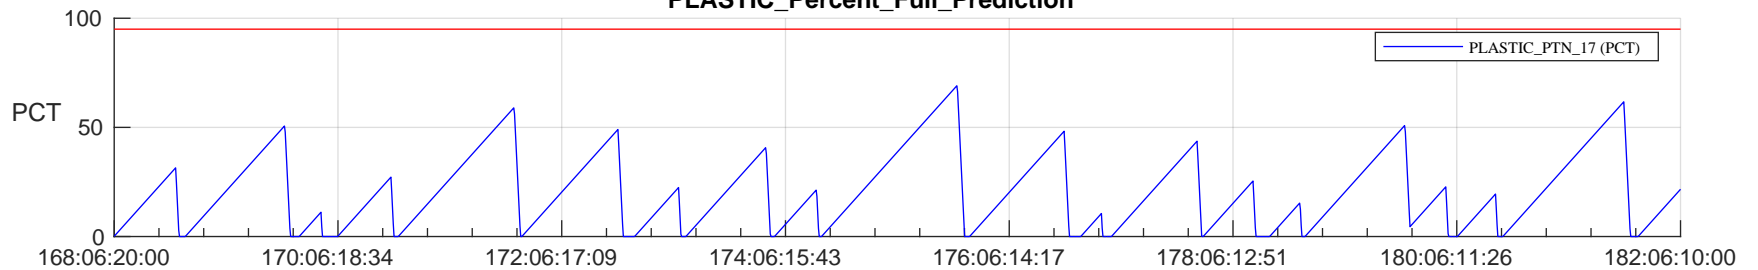

STEREO AHEAD SSR PCT Full Prediction

SWAVES_Percent_Full_Prediction

IMPACT_Percent_Full_Prediction

PLASTIC_Percent_Full_Prediction

Spacecraft_DownLink_Rate

Ground Time (2023:168:06:20:00.000 -2023:182:06:10:00.000)