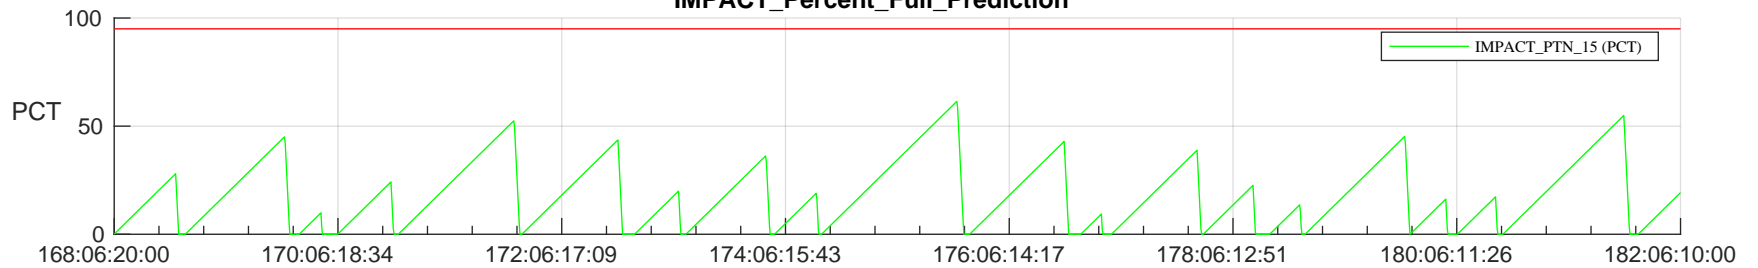

STEREO AHEAD SSR PCT Full Prediction

SWAVES_Percent_Full_Prediction

IMPACT_Percent_Full_Prediction

PLASTIC_Percent_Full_Prediction

Spacecraft_DownLink_Rate

Ground Time (2023:168:06:20:00.000 -2023:182:06:10:00.000)