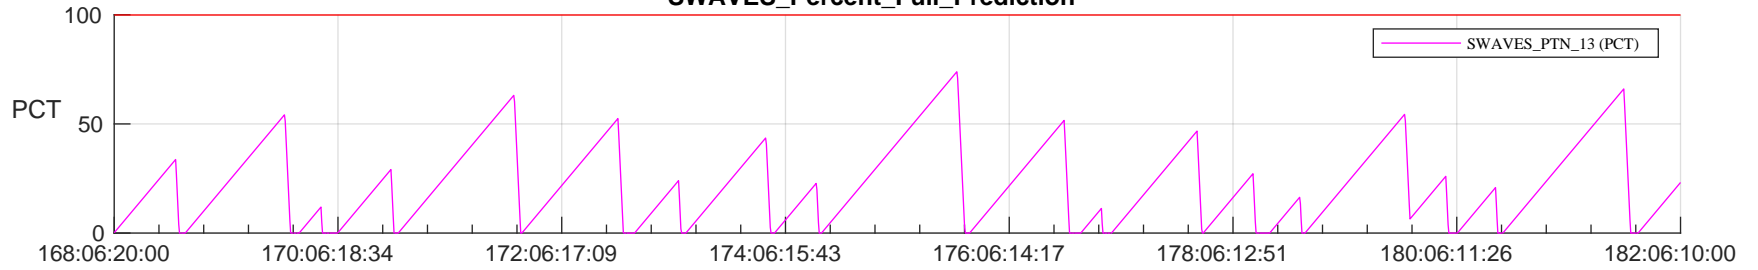

STEREO AHEAD SSR PCT Full Prediction

SWAVES_Percent_Full_Prediction

IMPACT_Percent_Full_Prediction

PLASTIC_Percent_Full_Prediction

Spacecraft_DownLink_Rate

Ground Time (2023:168:06:20:00.000 -2023:182:06:10:00.000)