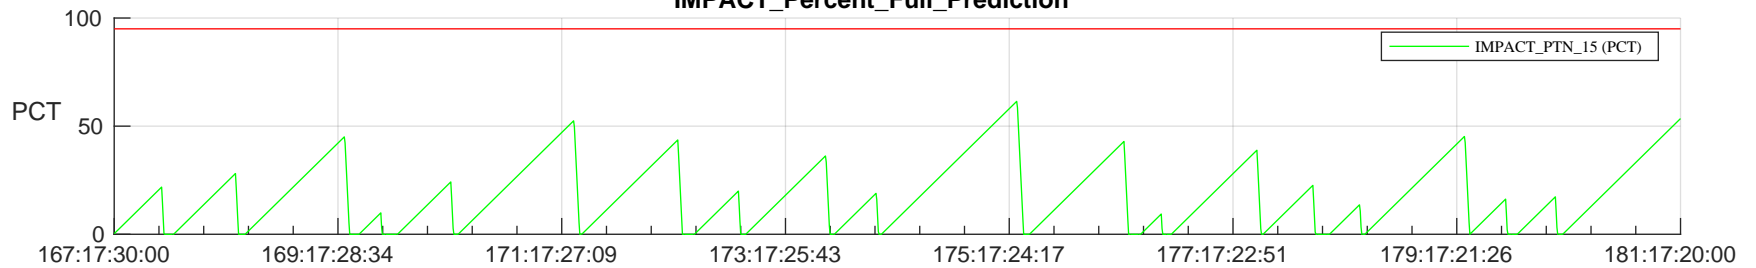

STEREO AHEAD SSR PCT Full Prediction

SWAVES_Percent_Full_Prediction

IMPACT_Percent_Full_Prediction

PLASTIC_Percent_Full_Prediction

Spacecraft_DownLink_Rate

Ground Time (2023:167:17:30:00.000 -2023:181:17:20:00.000)