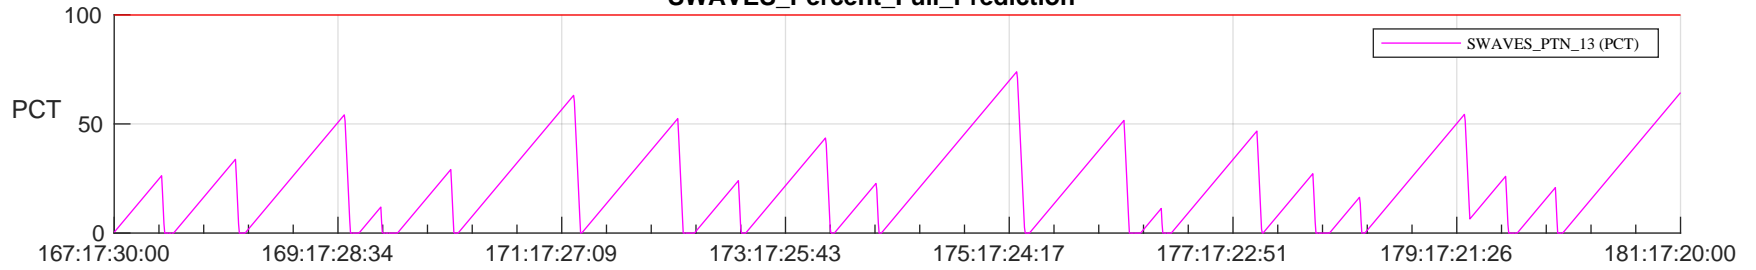

STEREO AHEAD SSR PCT Full Prediction

SWAVES_Percent_Full_Prediction

IMPACT_Percent_Full_Prediction

PLASTIC_Percent_Full_Prediction

Spacecraft_DownLink_Rate

Ground Time (2023:167:17:30:00.000 -2023:181:17:20:00.000)