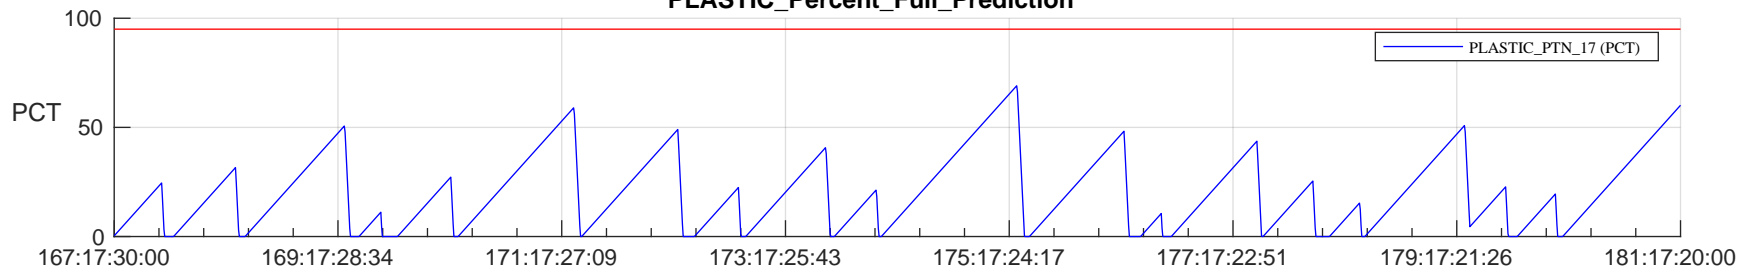

STEREO AHEAD SSR PCT Full Prediction

SWAVES_Percent_Full_Prediction

IMPACT_Percent_Full_Prediction

PLASTIC_Percent_Full_Prediction

Spacecraft_DownLink_Rate

Ground Time (2023:167:17:30:00.000 -2023:181:17:20:00.000)