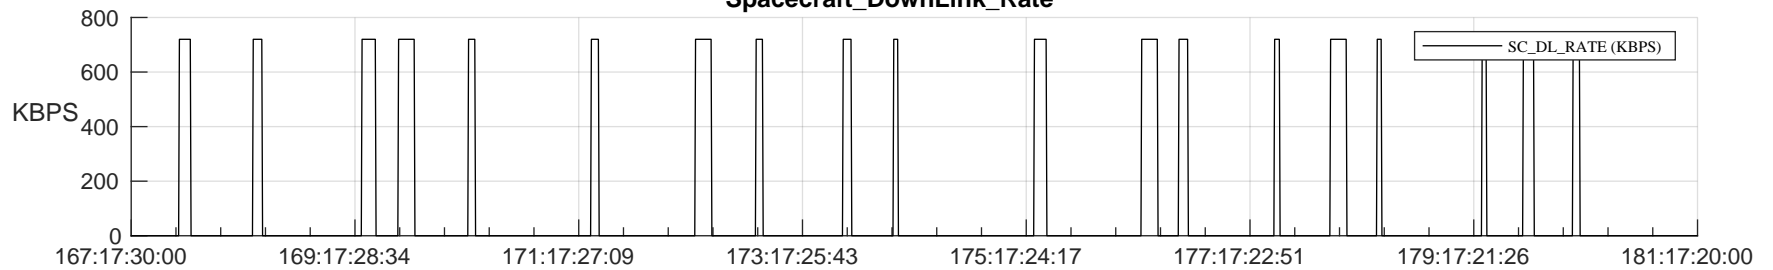

STEREO AHEAD SSR PCT Full Prediction

SWAVES_Percent_Full_Prediction

IMPACT_Percent_Full_Prediction

PLASTIC_Percent_Full_Prediction

Spacecraft_DownLink_Rate

Ground Time (2023:167:17:30:00.000 -2023:181:17:20:00.000)