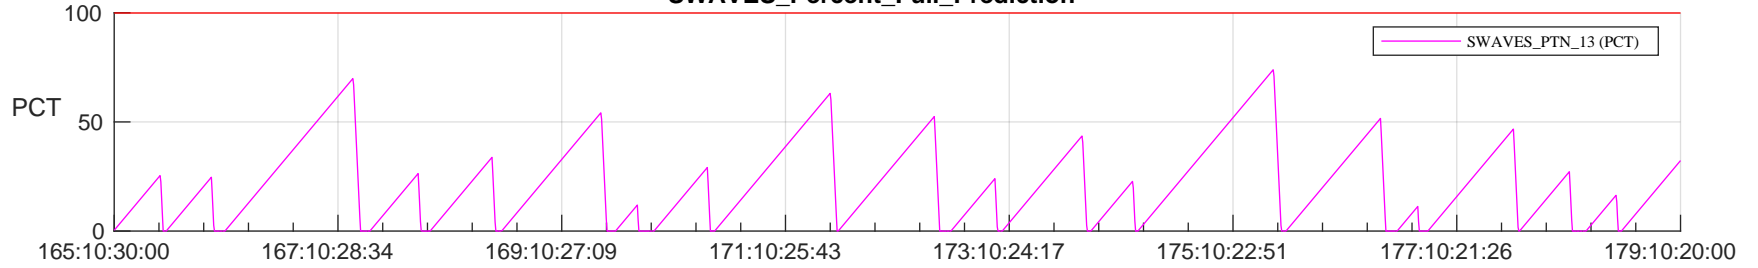

STEREO AHEAD SSR PCT Full Prediction

SWAVES_Percent_Full_Prediction

IMPACT_Percent_Full_Prediction

PLASTIC_Percent_Full_Prediction

Spacecraft_DownLink_Rate

Ground Time (2023:165:10:30:00.000 -2023:179:10:20:00.000)