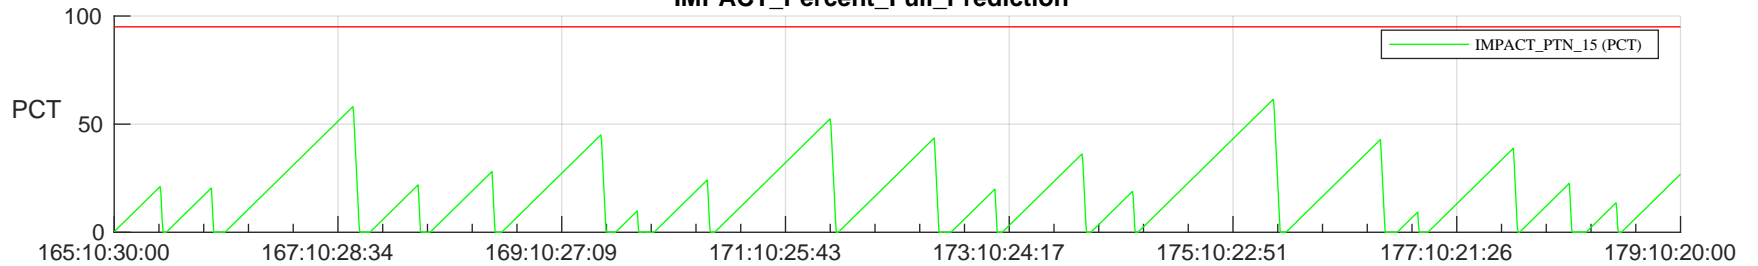

STEREO AHEAD SSR PCT Full Prediction

SWAVES_Percent_Full_Prediction

IMPACT_Percent_Full_Prediction

PLASTIC_Percent_Full_Prediction

Spacecraft_DownLink_Rate

Ground Time (2023:165:10:30:00.000 -2023:179:10:20:00.000)