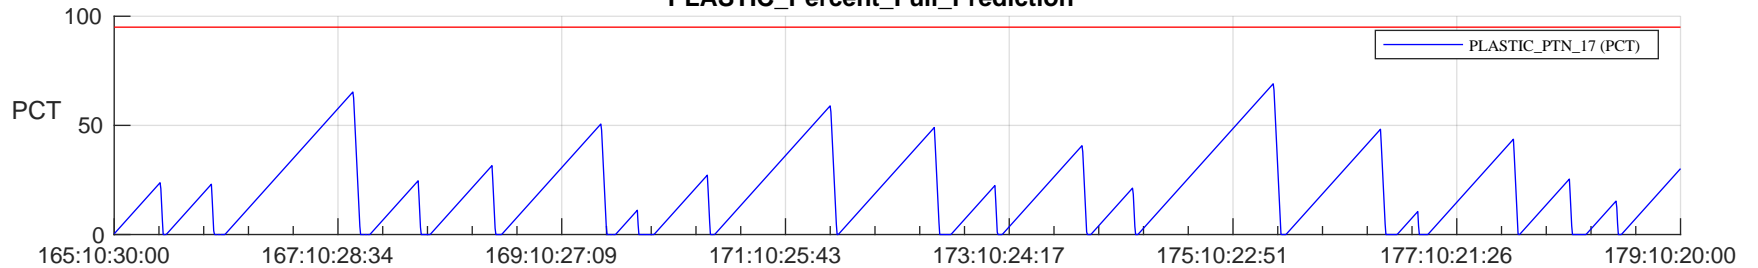

STEREO AHEAD SSR PCT Full Prediction

SWAVES_Percent_Full_Prediction

IMPACT_Percent_Full_Prediction

PLASTIC_Percent_Full_Prediction

Spacecraft_DownLink_Rate

Ground Time (2023:165:10:30:00.000 -2023:179:10:20:00.000)