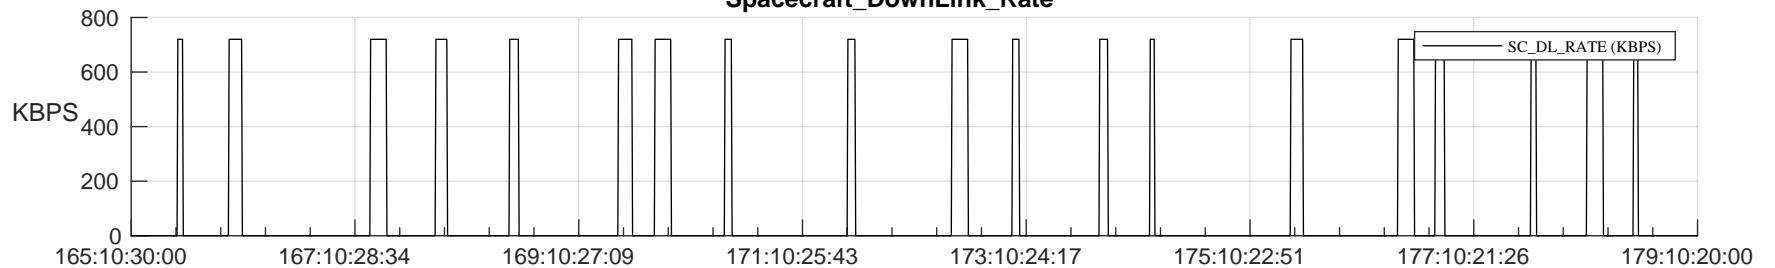

STEREO AHEAD SSR PCT Full Prediction

SWAVES_Percent_Full_Prediction

IMPACT_Percent_Full_Prediction

PLASTIC_Percent_Full_Prediction

Spacecraft_DownLink_Rate

Ground Time (2023:165:10:30:00.000 -2023:179:10:20:00.000)