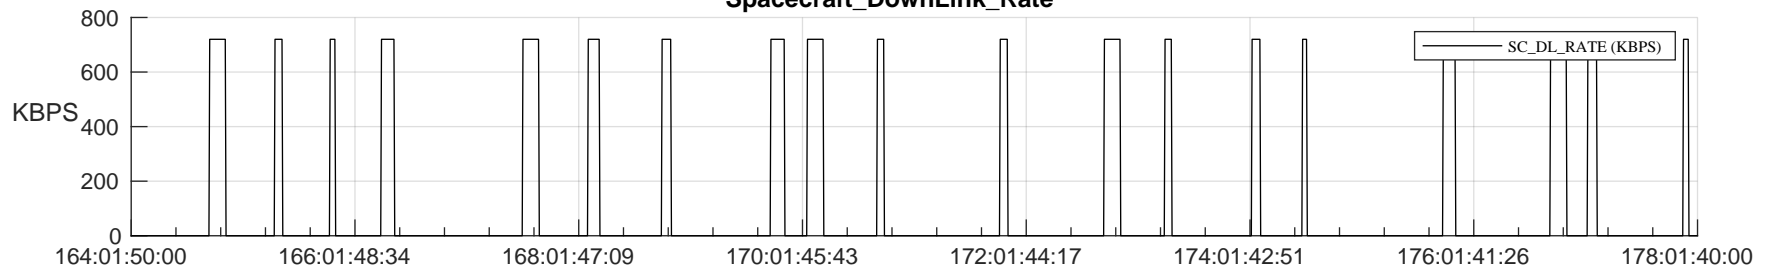

## SWAVES\_Percent\_Full\_Prediction

## Spacecraft\_DownLink\_Rate

Ground Time (2023:164:01:50:00.000 -2023:178:01:40:00.000)