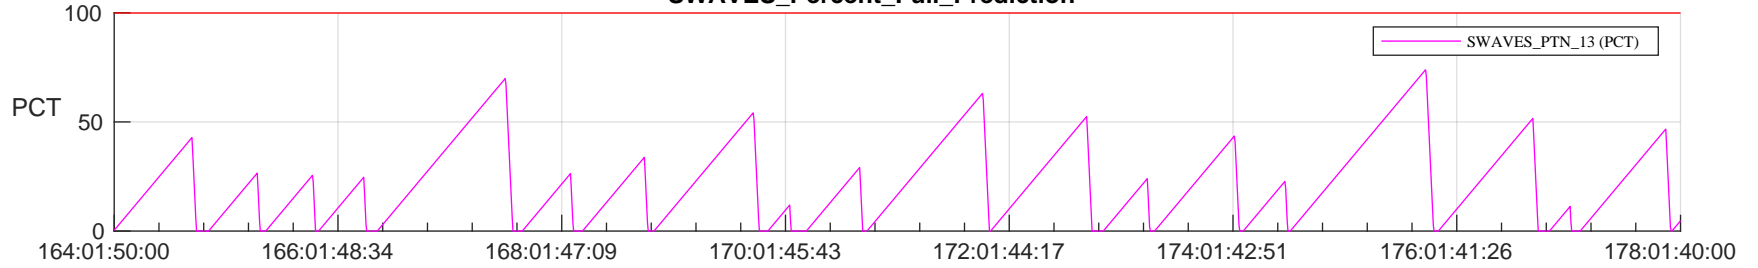

## SWAVES\_Percent\_Full\_Prediction

## Spacecraft\_DownLink\_Rate

Ground Time (2023:164:01:50:00.000 -2023:178:01:40:00.000)