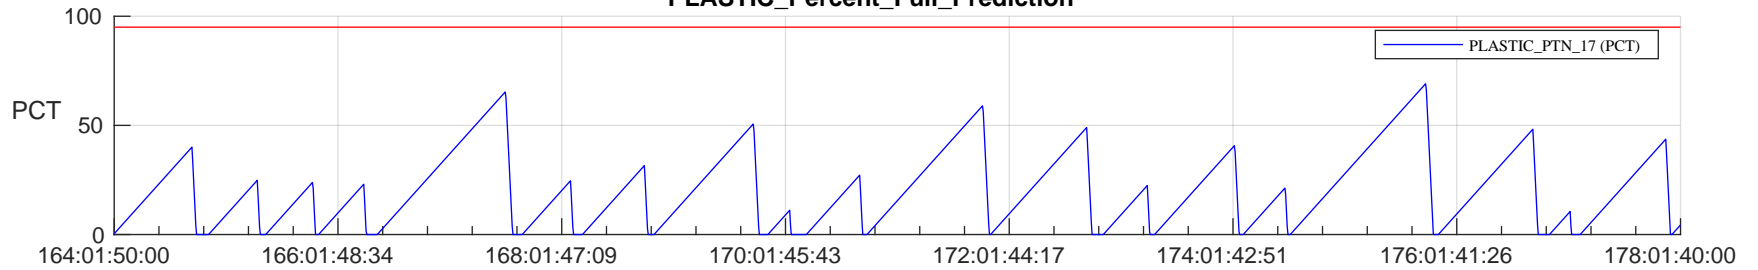

## SWAVES\_Percent\_Full\_Prediction

## Spacecraft\_DownLink\_Rate

Ground Time (2023:164:01:50:00.000 -2023:178:01:40:00.000)