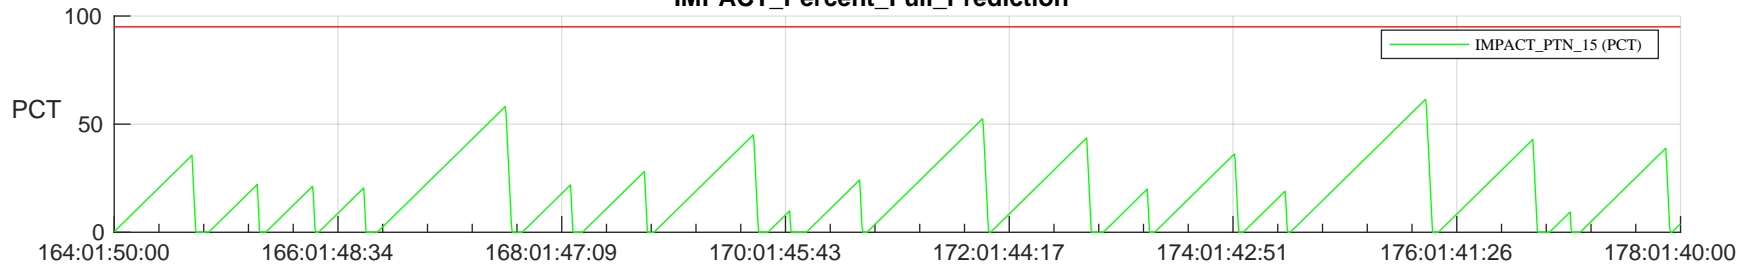

IMPACT_Percent_Full_Prediction