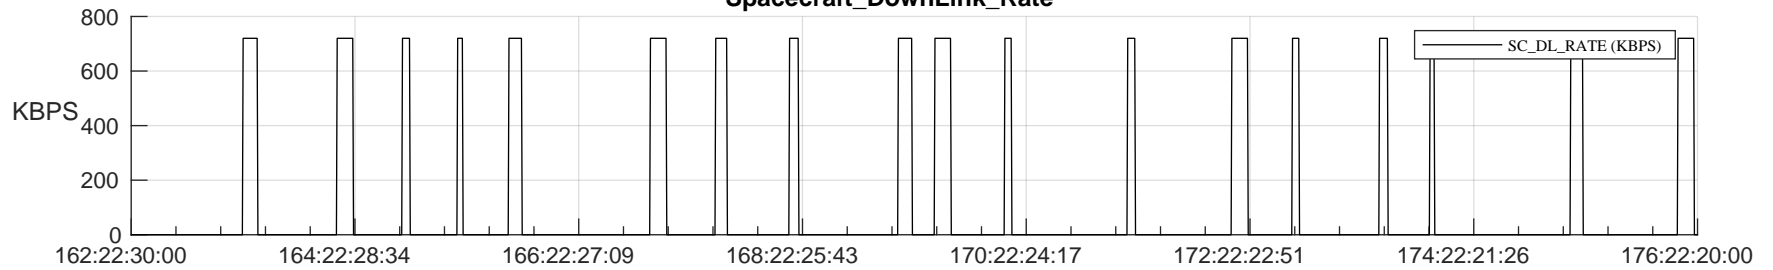

STEREO AHEAD SSR PCT Full Prediction

SWAVES_Percent_Full_Prediction

IMPACT_Percent_Full_Prediction

PLASTIC_Percent_Full_Prediction

Spacecraft_DownLink_Rate

Ground Time (2023:162:22:30:00.000 -2023:176:22:20:00.000)