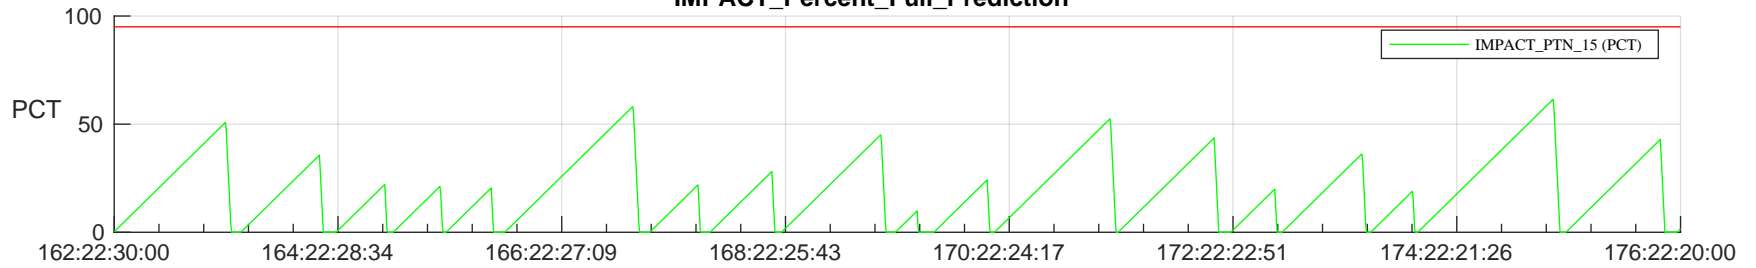

STEREO AHEAD SSR PCT Full Prediction

SWAVES_Percent_Full_Prediction

IMPACT_Percent_Full_Prediction

PLASTIC_Percent_Full_Prediction

Spacecraft_DownLink_Rate

Ground Time (2023:162:22:30:00.000 -2023:176:22:20:00.000)