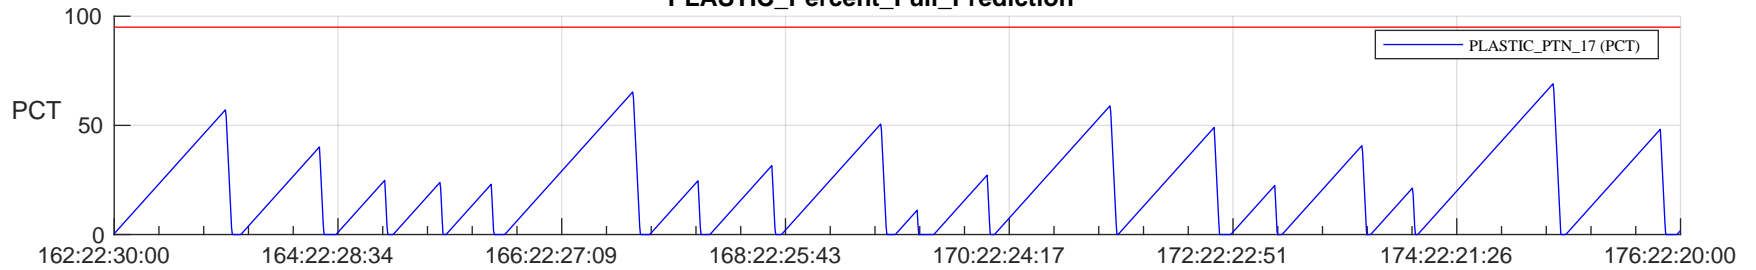

STEREO AHEAD SSR PCT Full Prediction

SWAVES_Percent_Full_Prediction

IMPACT_Percent_Full_Prediction

PLASTIC_Percent_Full_Prediction

Spacecraft_DownLink_Rate

Ground Time (2023:162:22:30:00.000 -2023:176:22:20:00.000)