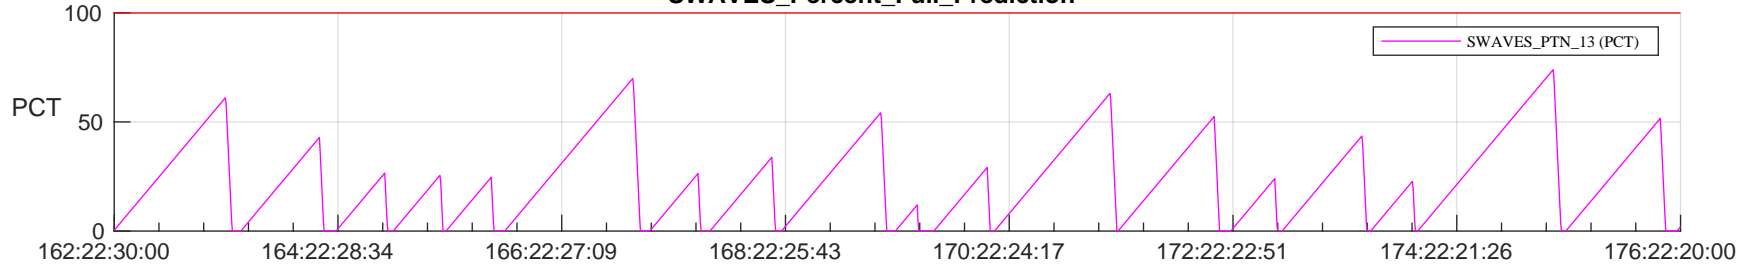

STEREO AHEAD SSR PCT Full Prediction

SWAVES_Percent_Full_Prediction

IMPACT_Percent_Full_Prediction

PLASTIC_Percent_Full_Prediction

Spacecraft_DownLink_Rate

Ground Time (2023:162:22:30:00.000 -2023:176:22:20:00.000)