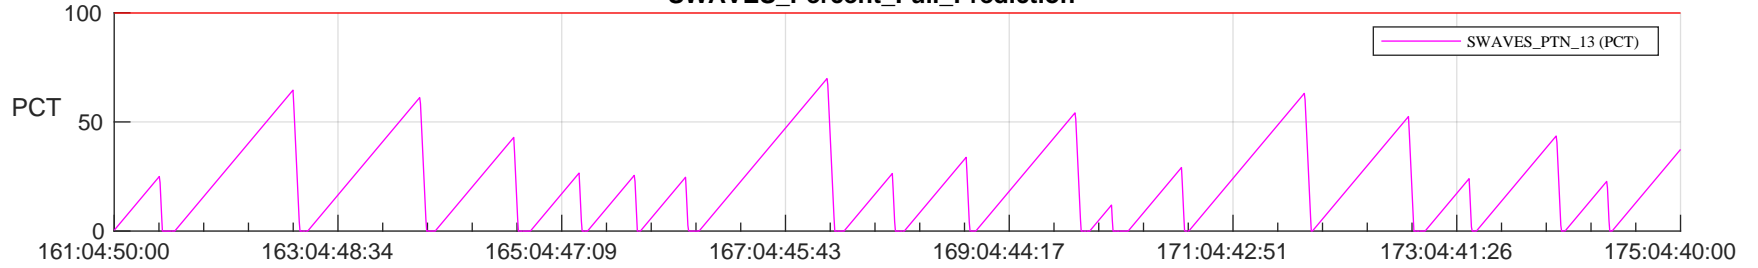

STEREO AHEAD SSR PCT Full Prediction

SWAVES_Percent_Full_Prediction

IMPACT_Percent_Full_Prediction

PLASTIC_Percent_Full_Prediction

Spacecraft_DownLink_Rate

Ground Time (2023:161:04:50:00.000 -2023:175:04:40:00.000)