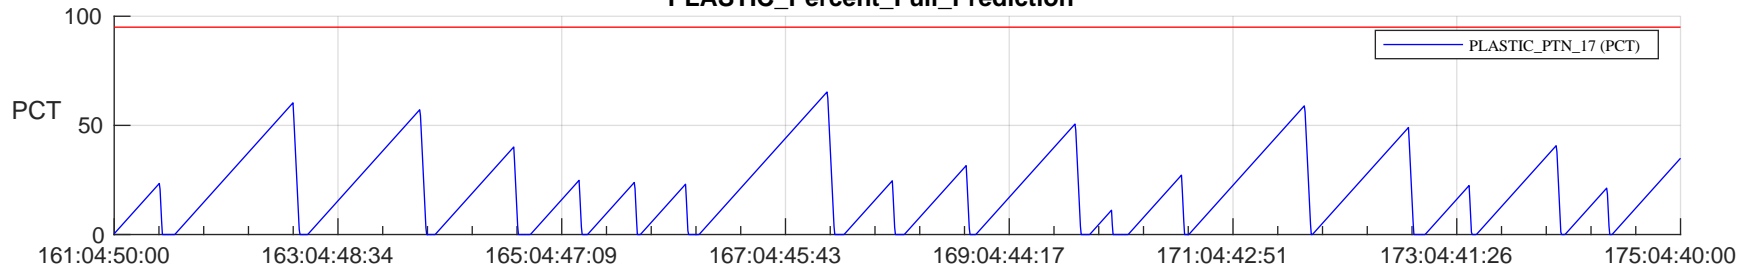

STEREO AHEAD SSR PCT Full Prediction

SWAVES_Percent_Full_Prediction

IMPACT_Percent_Full_Prediction

PLASTIC_Percent_Full_Prediction

Spacecraft_DownLink_Rate

Ground Time (2023:161:04:50:00.000 -2023:175:04:40:00.000)