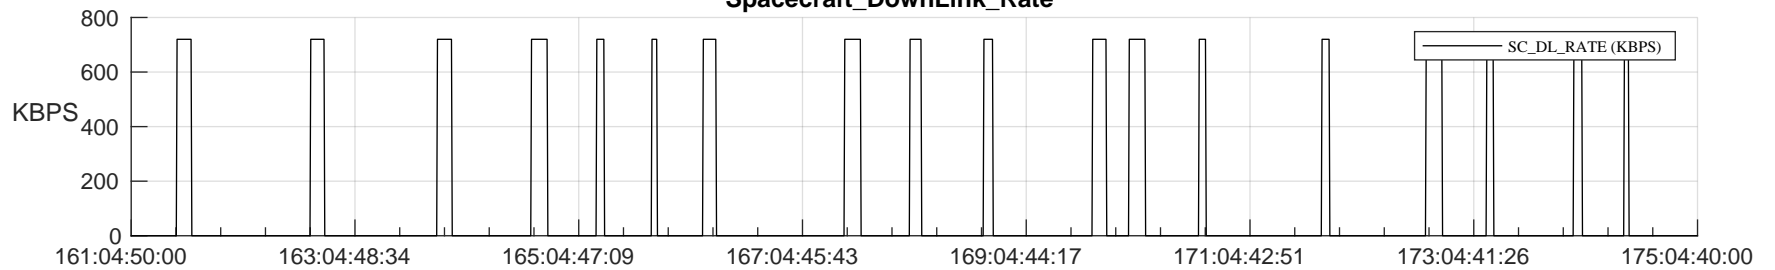

STEREO AHEAD SSR PCT Full Prediction

SWAVES_Percent_Full_Prediction

IMPACT_Percent_Full_Prediction

PLASTIC_Percent_Full_Prediction

Spacecraft_DownLink_Rate

Ground Time (2023:161:04:50:00.000 -2023:175:04:40:00.000)