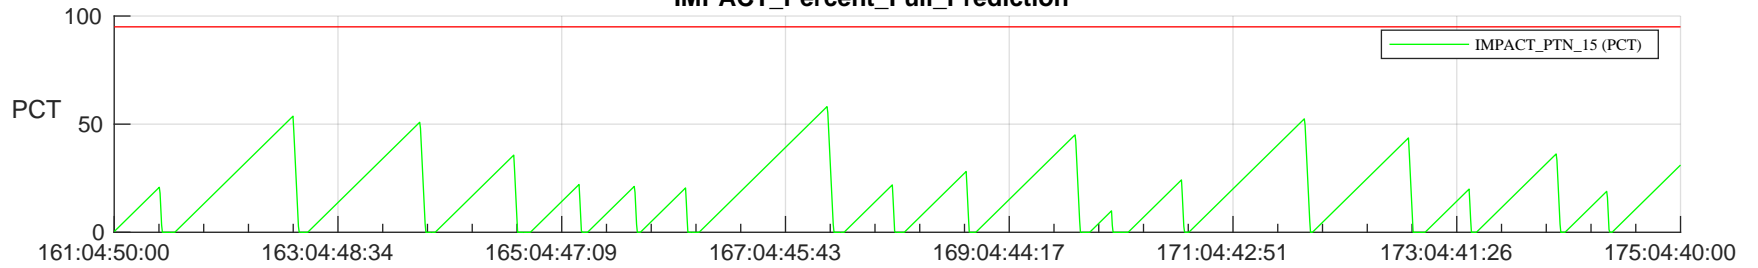

STEREO AHEAD SSR PCT Full Prediction

SWAVES_Percent_Full_Prediction

IMPACT_Percent_Full_Prediction

PLASTIC_Percent_Full_Prediction

Spacecraft_DownLink_Rate

Ground Time (2023:161:04:50:00.000 -2023:175:04:40:00.000)