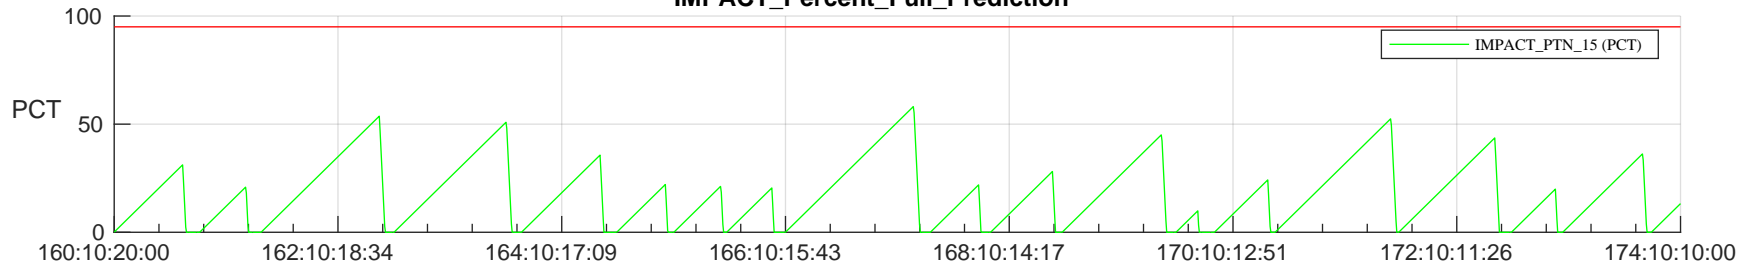

STEREO AHEAD SSR PCT Full Prediction

SWAVES_Percent_Full_Prediction

IMPACT_Percent_Full_Prediction

PLASTIC_Percent_Full_Prediction

Spacecraft_DownLink_Rate