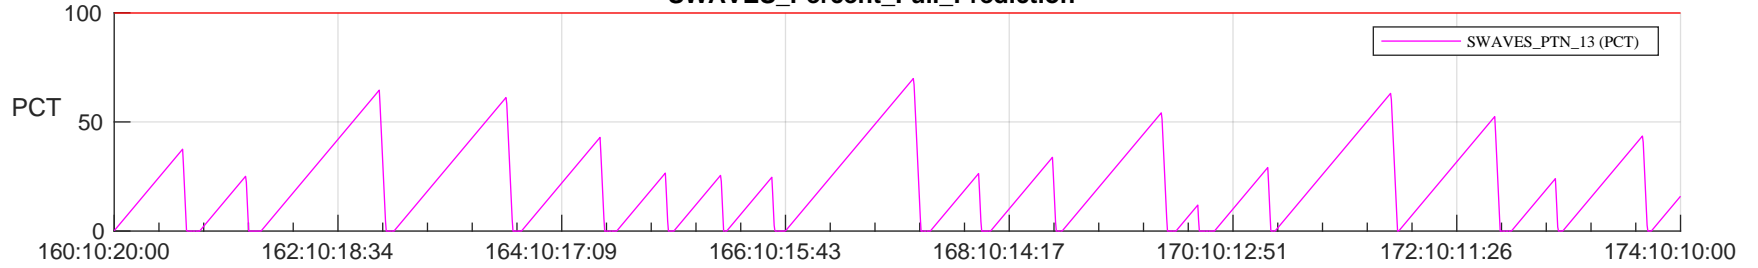

STEREO AHEAD SSR PCT Full Prediction

SWAVES_Percent_Full_Prediction

IMPACT_Percent_Full_Prediction

PLASTIC_Percent_Full_Prediction

Spacecraft_DownLink_Rate