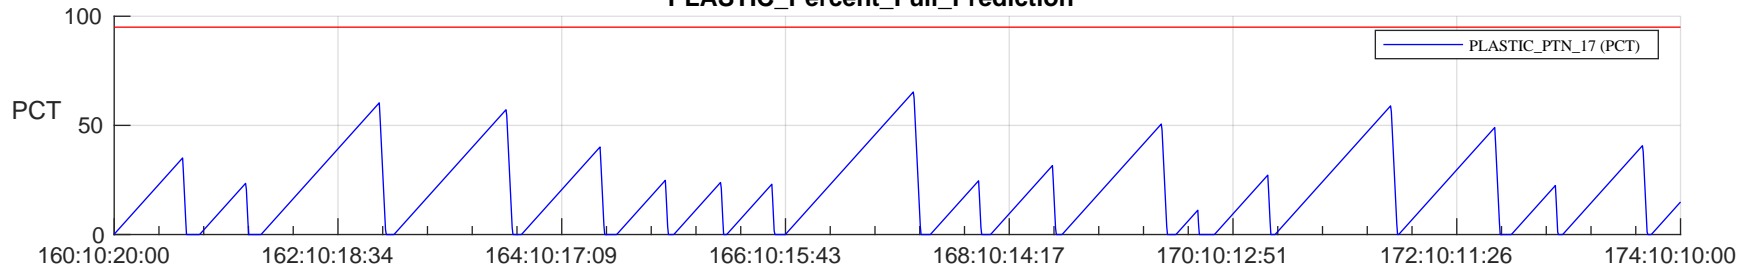

STEREO AHEAD SSR PCT Full Prediction

SWAVES_Percent_Full_Prediction

IMPACT_Percent_Full_Prediction

PLASTIC_Percent_Full_Prediction

Spacecraft_DownLink_Rate