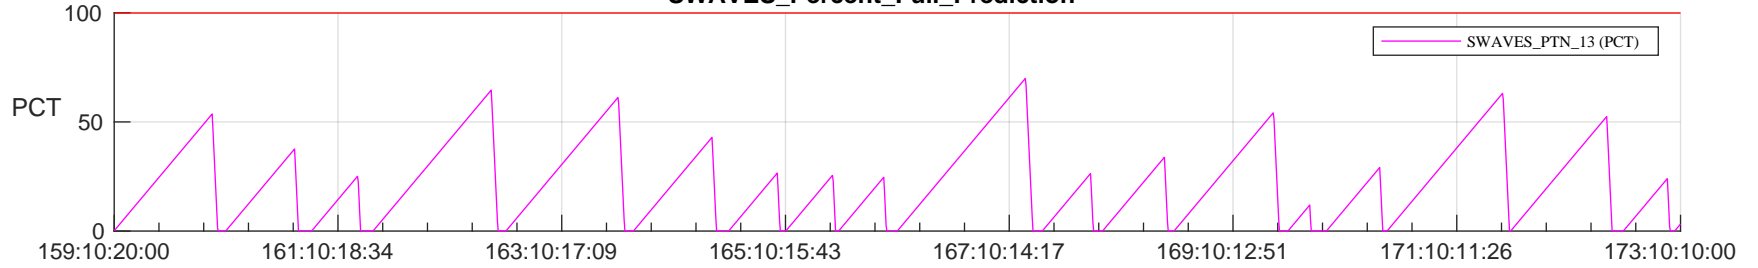

STEREO AHEAD SSR PCT Full Prediction

SWAVES_Percent_Full_Prediction

IMPACT_Percent_Full_Prediction

PLASTIC_Percent_Full_Prediction

Spacecraft_DownLink_Rate

Ground Time (2023:159:10:20:00.000 -2023:173:10:10:00.000)