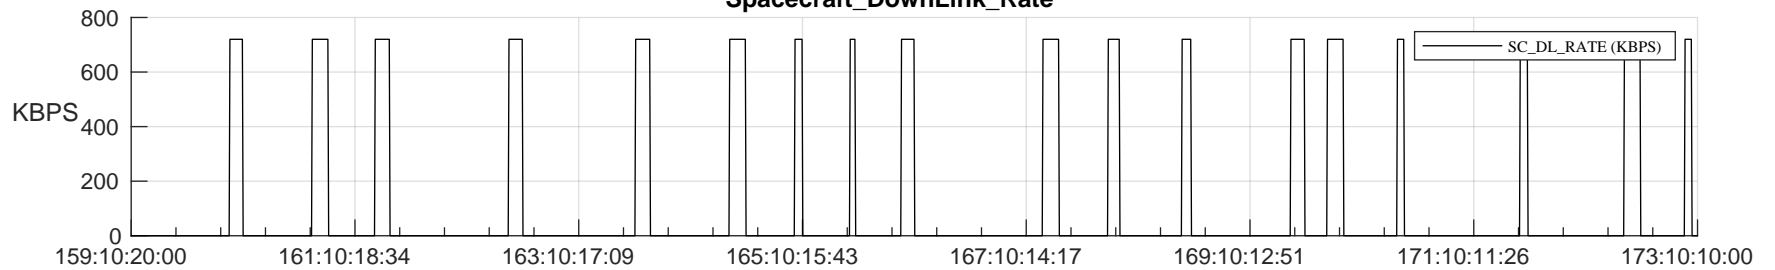

STEREO AHEAD SSR PCT Full Prediction

SWAVES_Percent_Full_Prediction

IMPACT_Percent_Full_Prediction

PLASTIC_Percent_Full_Prediction

Spacecraft_DownLink_Rate

Ground Time (2023:159:10:20:00.000 -2023:173:10:10:00.000)