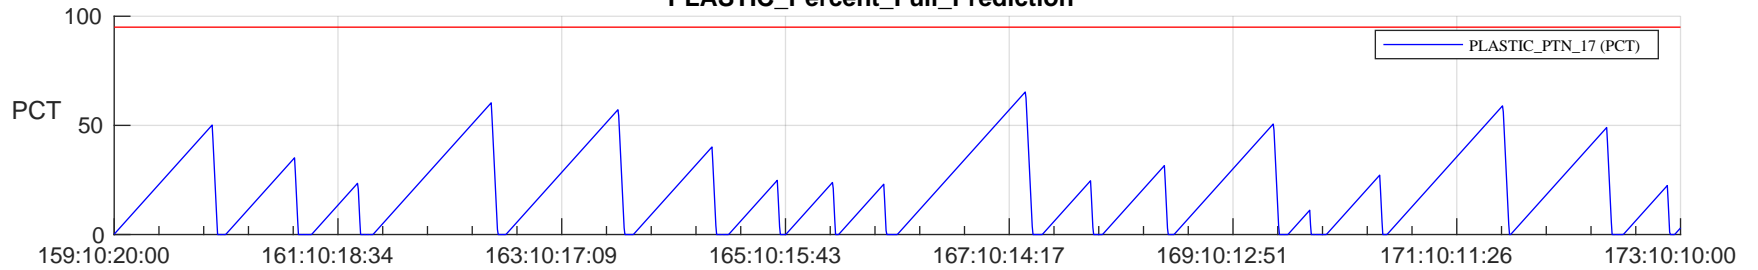

STEREO AHEAD SSR PCT Full Prediction

SWAVES_Percent_Full_Prediction

IMPACT_Percent_Full_Prediction

PLASTIC_Percent_Full_Prediction

Spacecraft_DownLink_Rate

Ground Time (2023:159:10:20:00.000 -2023:173:10:10:00.000)