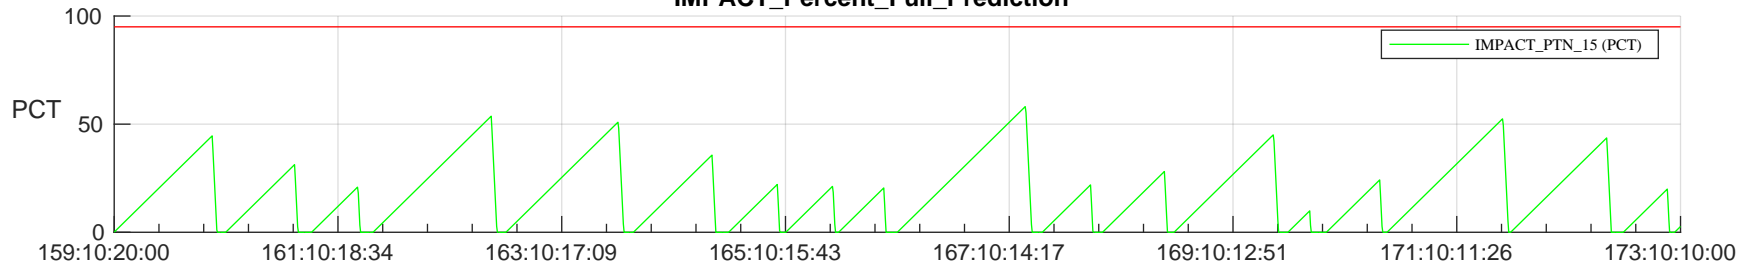

STEREO AHEAD SSR PCT Full Prediction

SWAVES_Percent_Full_Prediction

IMPACT_Percent_Full_Prediction

PLASTIC_Percent_Full_Prediction

Spacecraft_DownLink_Rate

Ground Time (2023:159:10:20:00.000 -2023:173:10:10:00.000)