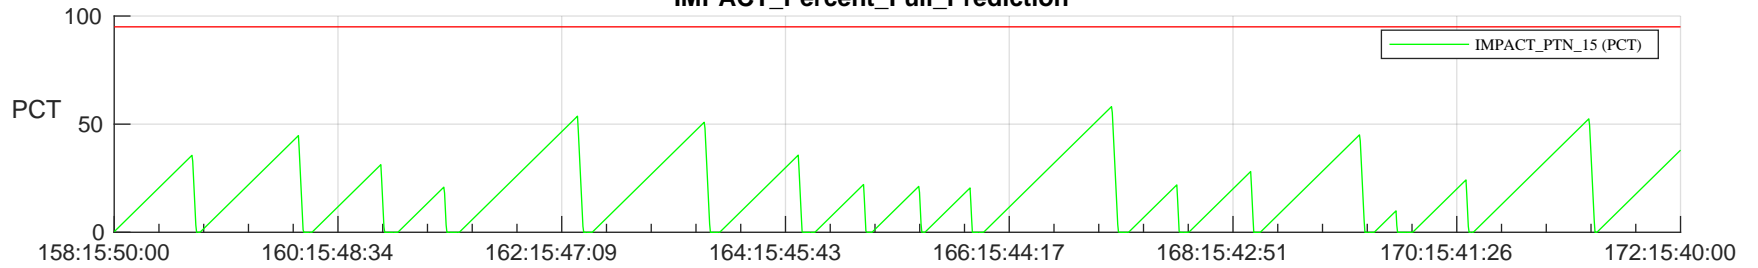

STEREO AHEAD SSR PCT Full Prediction

SWAVES_Percent_Full_Prediction

IMPACT_Percent_Full_Prediction

PLASTIC_Percent_Full_Prediction

Spacecraft_DownLink_Rate

Ground Time (2023:158:15:50:00.000 -2023:172:15:40:00.000)