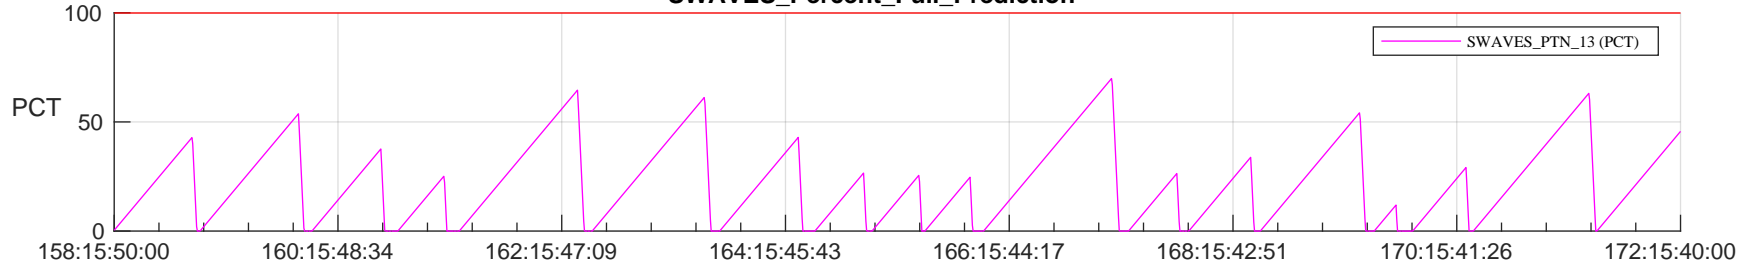

STEREO AHEAD SSR PCT Full Prediction

SWAVES_Percent_Full_Prediction

IMPACT_Percent_Full_Prediction

PLASTIC_Percent_Full_Prediction

Spacecraft_DownLink_Rate

Ground Time (2023:158:15:50:00.000 -2023:172:15:40:00.000)