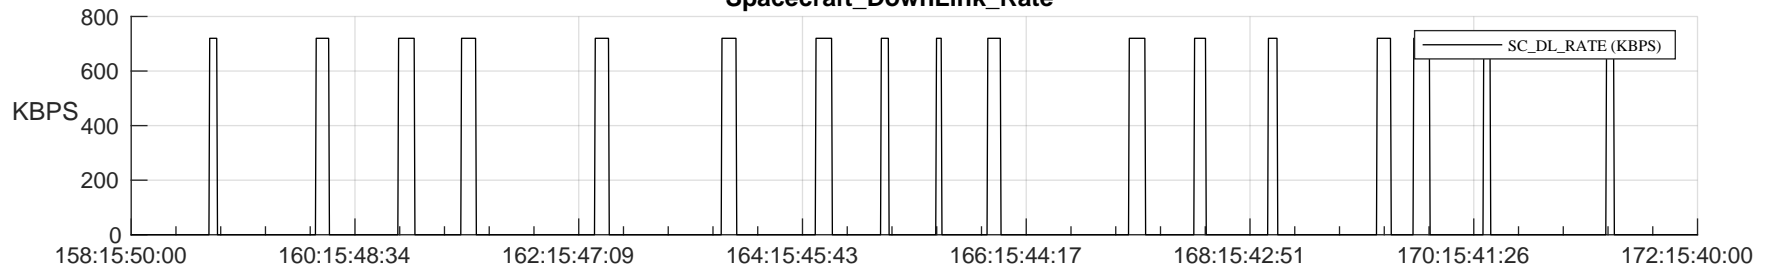

STEREO AHEAD SSR PCT Full Prediction

SWAVES_Percent_Full_Prediction

IMPACT_Percent_Full_Prediction

PLASTIC_Percent_Full_Prediction

Spacecraft_DownLink_Rate

Ground Time (2023:158:15:50:00.000 -2023:172:15:40:00.000)