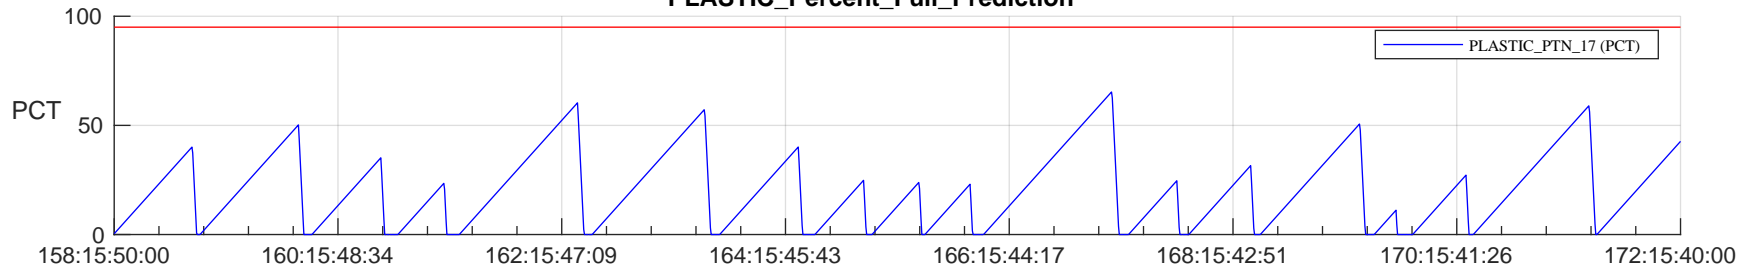

STEREO AHEAD SSR PCT Full Prediction

SWAVES_Percent_Full_Prediction

IMPACT_Percent_Full_Prediction

PLASTIC_Percent_Full_Prediction

Spacecraft_DownLink_Rate

Ground Time (2023:158:15:50:00.000 -2023:172:15:40:00.000)