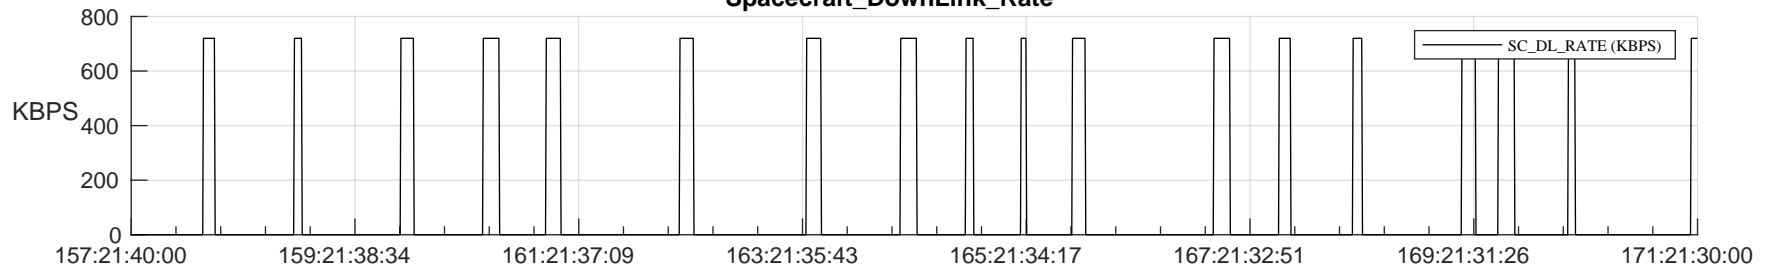

STEREO AHEAD SSR PCT Full Prediction

SWAVES_Percent_Full_Prediction

IMPACT_Percent_Full_Prediction

PLASTIC_Percent_Full_Prediction

Spacecraft_DownLink_Rate

Ground Time (2023:157:21:40:00.000 -2023:171:21:30:00.000)