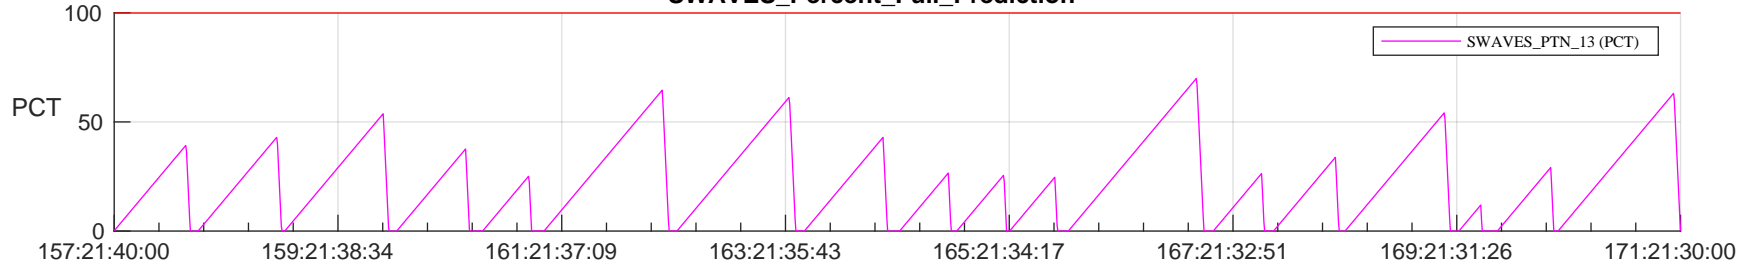

STEREO AHEAD SSR PCT Full Prediction

SWAVES_Percent_Full_Prediction

IMPACT_Percent_Full_Prediction

PLASTIC_Percent_Full_Prediction

Spacecraft_DownLink_Rate

Ground Time (2023:157:21:40:00.000 -2023:171:21:30:00.000)