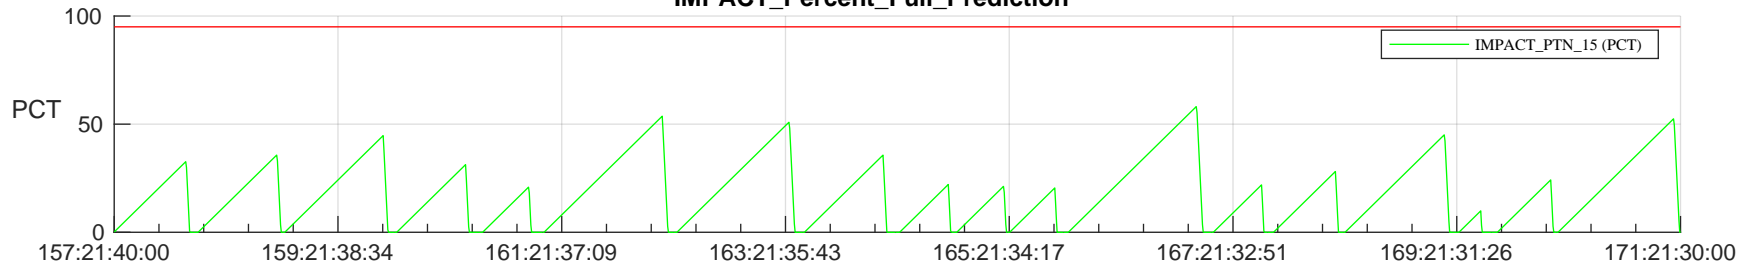

STEREO AHEAD SSR PCT Full Prediction

SWAVES_Percent_Full_Prediction

IMPACT_Percent_Full_Prediction

PLASTIC_Percent_Full_Prediction

Spacecraft_DownLink_Rate

Ground Time (2023:157:21:40:00.000 -2023:171:21:30:00.000)