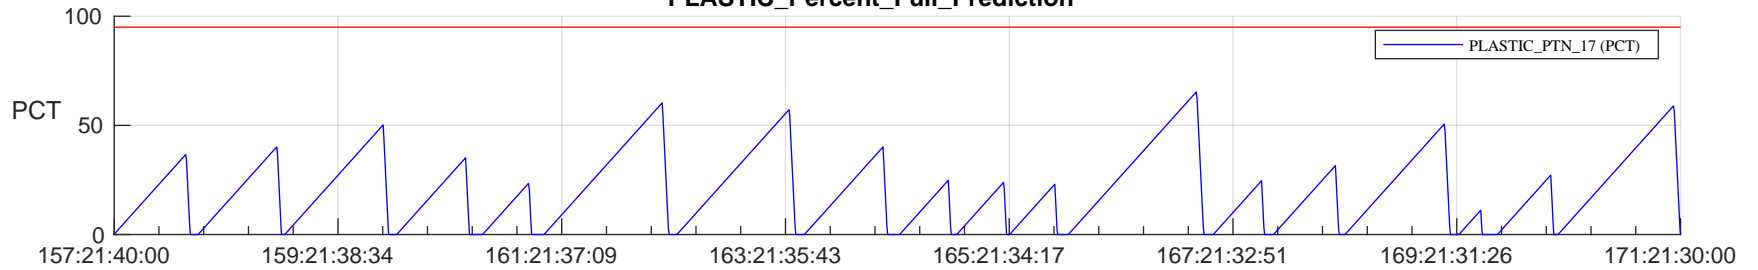

STEREO AHEAD SSR PCT Full Prediction

SWAVES_Percent_Full_Prediction

IMPACT_Percent_Full_Prediction

PLASTIC_Percent_Full_Prediction

Spacecraft_DownLink_Rate

Ground Time (2023:157:21:40:00.000 -2023:171:21:30:00.000)