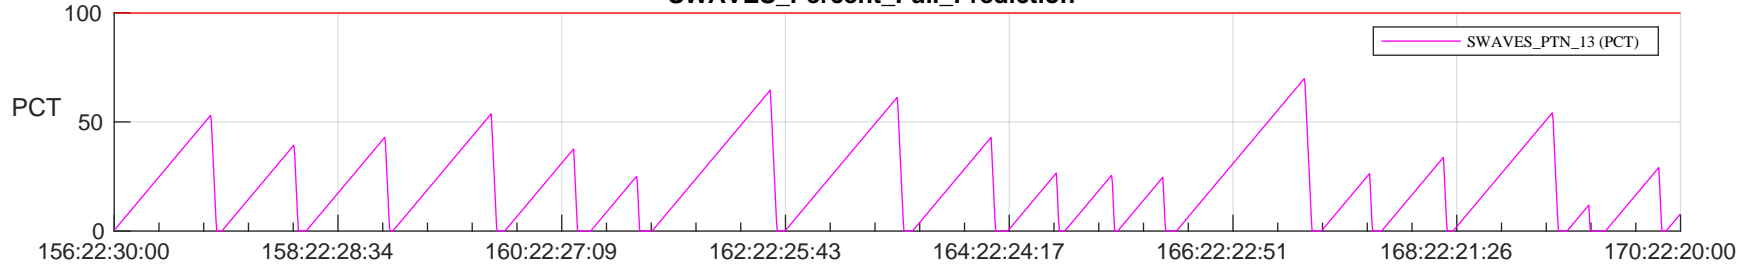

# STEREO AHEAD SSR PCT Full Prediction

## SWAVES\_Percent\_Full\_Prediction

## Spacecraft\_DownLink\_Rate

Ground Time (2023:156:22:30:00.000 -2023:170:22:20:00.000)