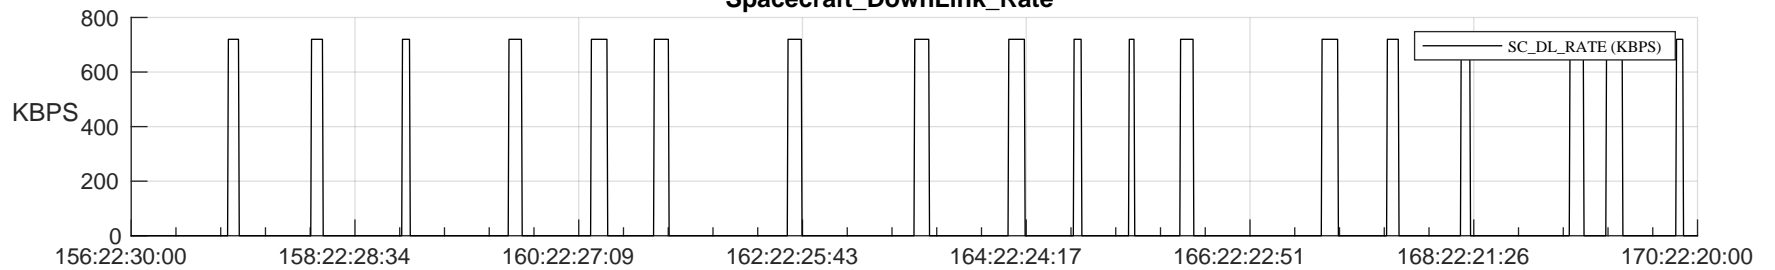

## SWAVES\_Percent\_Full\_Prediction

## Spacecraft\_DownLink\_Rate

Ground Time (2023:156:22:30:00.000 -2023:170:22:20:00.000)