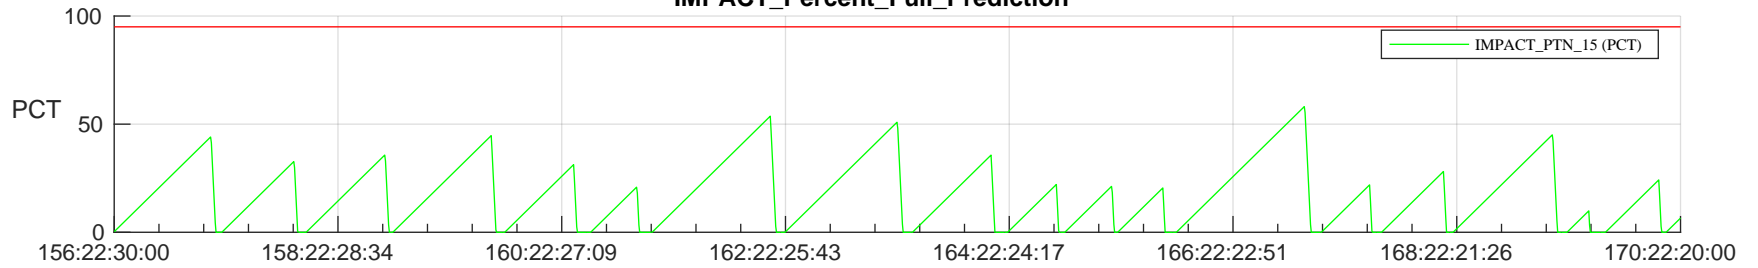

IMPACT_Percent_Full_Prediction