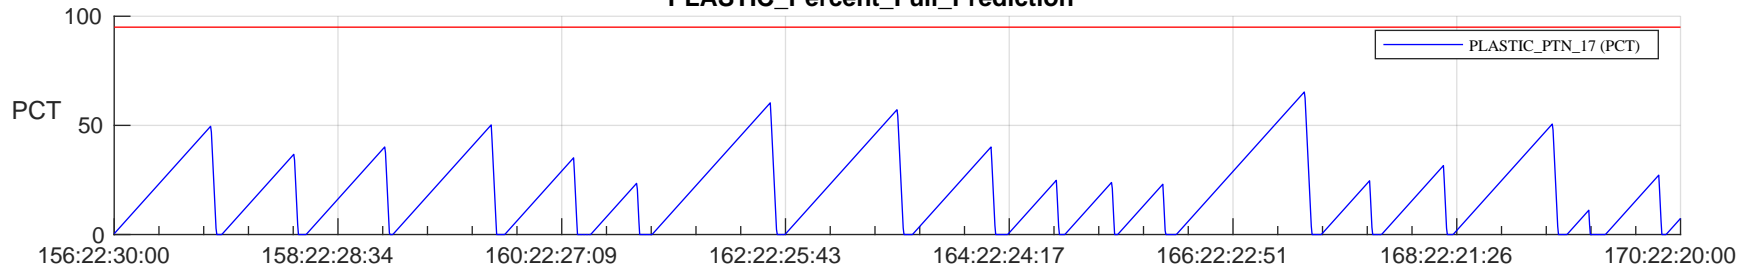

PLASTIC_Percent_Full_Prediction