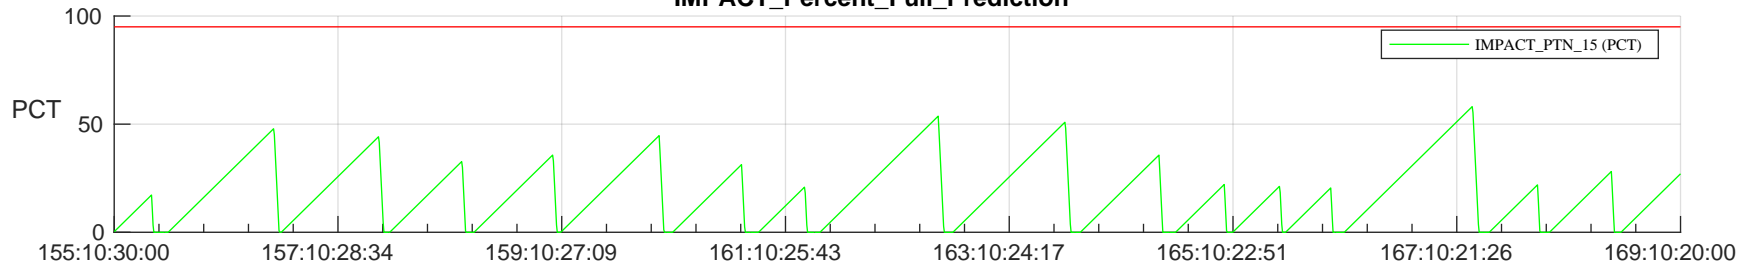

STEREO AHEAD SSR PCT Full Prediction

SWAVES_Percent_Full_Prediction

IMPACT_Percent_Full_Prediction

PLASTIC_Percent_Full_Prediction

Spacecraft_DownLink_Rate

/disks/d81/project/stereo/mops/assessment/ahead/automation/output/engdump/yesterdaily/ahead_ssr_predict_2023_155.csv