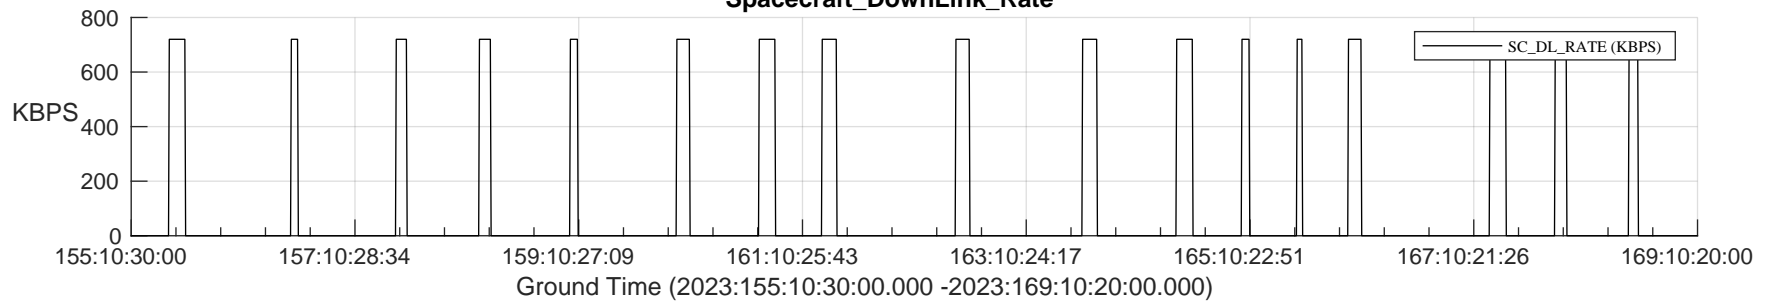

STEREO AHEAD SSR PCT Full Prediction

SWAVES_Percent_Full_Prediction

IMPACT_Percent_Full_Prediction

PLASTIC_Percent_Full_Prediction

Spacecraft_DownLink_Rate

/disks/d81/project/stereo/mops/assessment/ahead/automation/output/engdump/yesterdaily/ahead_ssr_predict_2023_155.csv