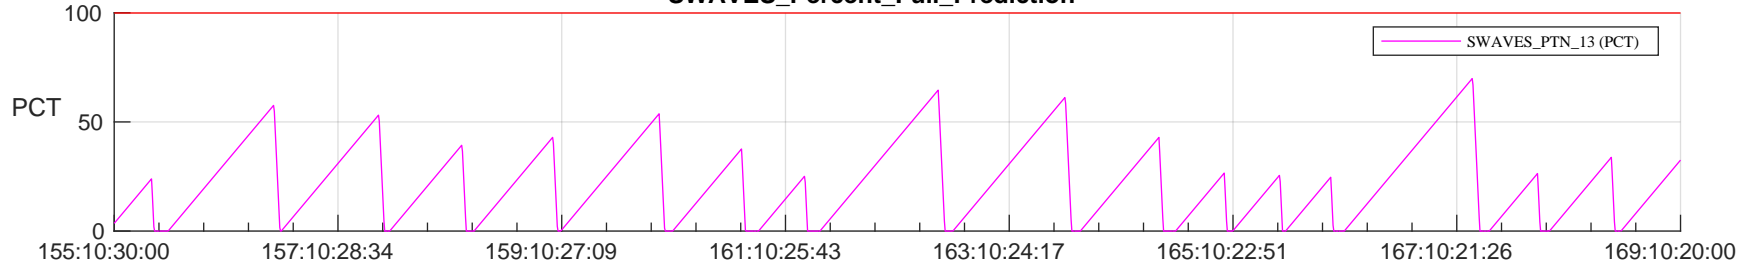

STEREO AHEAD SSR PCT Full Prediction

SWAVES_Percent_Full_Prediction

IMPACT_Percent_Full_Prediction

PLASTIC_Percent_Full_Prediction

Spacecraft_DownLink_Rate

/disks/d81/project/stereo/mops/assessment/ahead/automation/output/engdump/yesterdaily/ahead_ssr_predict_2023_155.csv