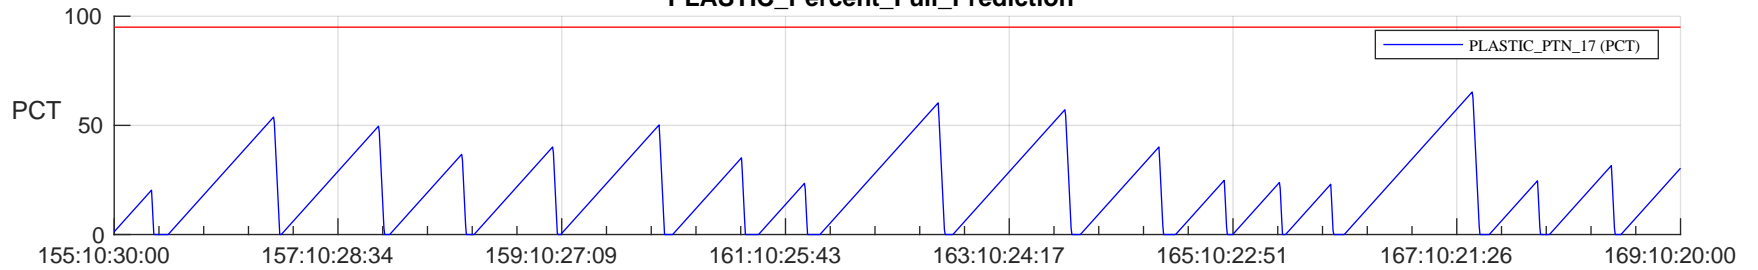

STEREO AHEAD SSR PCT Full Prediction

SWAVES_Percent_Full_Prediction

IMPACT_Percent_Full_Prediction

PLASTIC_Percent_Full_Prediction

Spacecraft_DownLink_Rate

/disks/d81/project/stereo/mops/assessment/ahead/automation/output/engdump/yesterdaily/ahead_ssr_predict_2023_155.csv