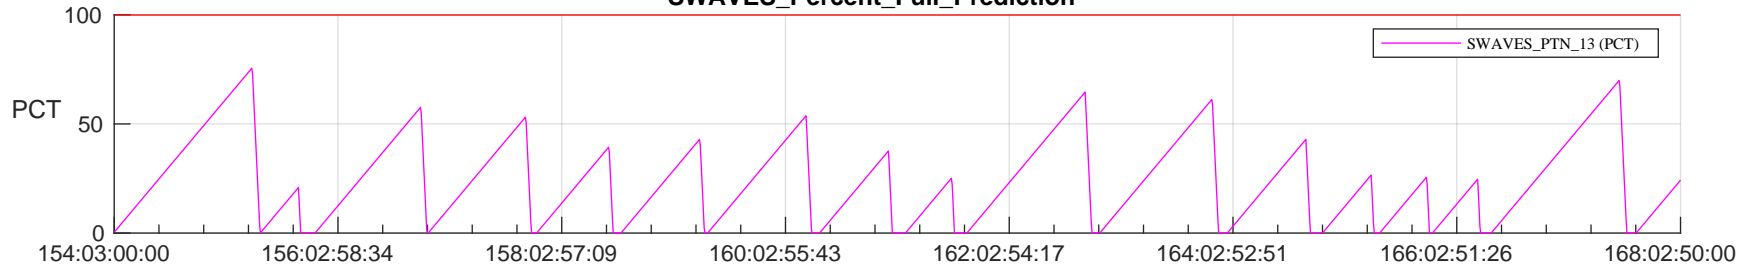

STEREO AHEAD SSR PCT Full Prediction

SWAVES_Percent_Full_Prediction

IMPACT_Percent_Full_Prediction

PLASTIC_Percent_Full_Prediction

Spacecraft_DownLink_Rate