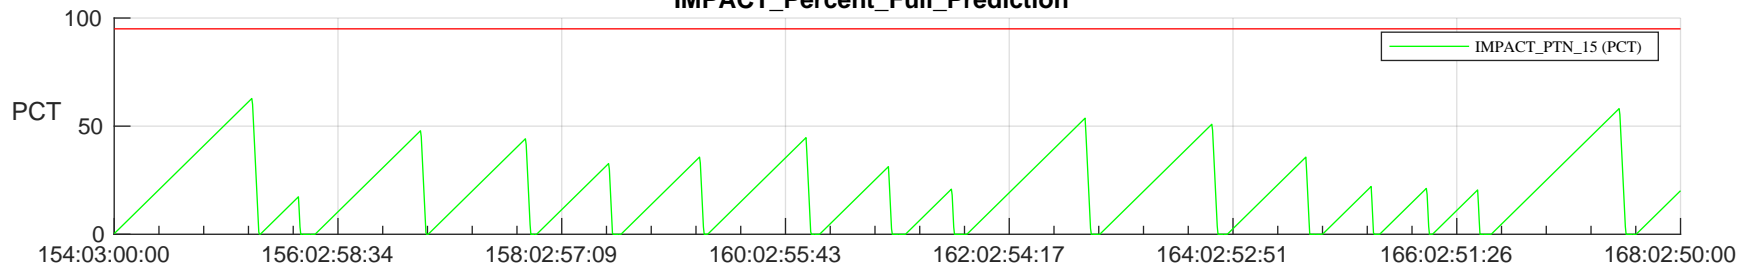

STEREO AHEAD SSR PCT Full Prediction

SWAVES_Percent_Full_Prediction

IMPACT_Percent_Full_Prediction

PLASTIC_Percent_Full_Prediction

Spacecraft_DownLink_Rate