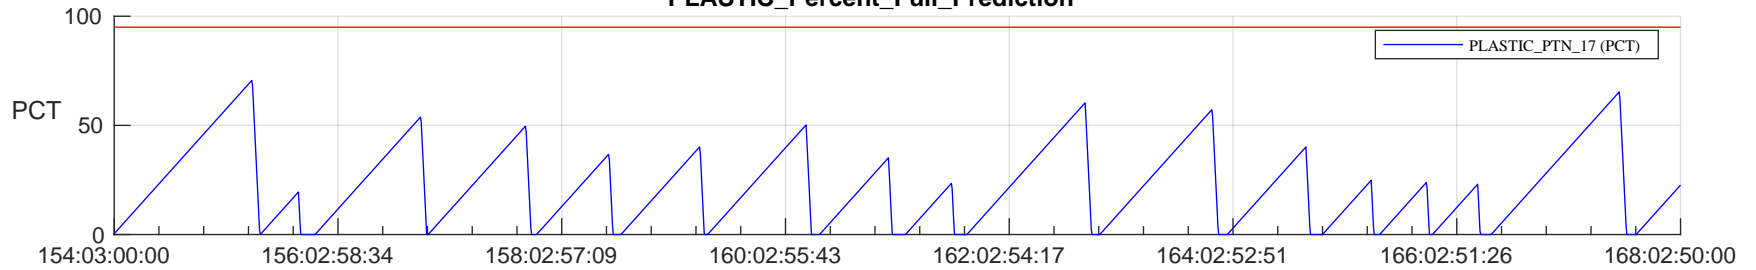

STEREO AHEAD SSR PCT Full Prediction

SWAVES_Percent_Full_Prediction

IMPACT_Percent_Full_Prediction

PLASTIC_Percent_Full_Prediction

Spacecraft_DownLink_Rate