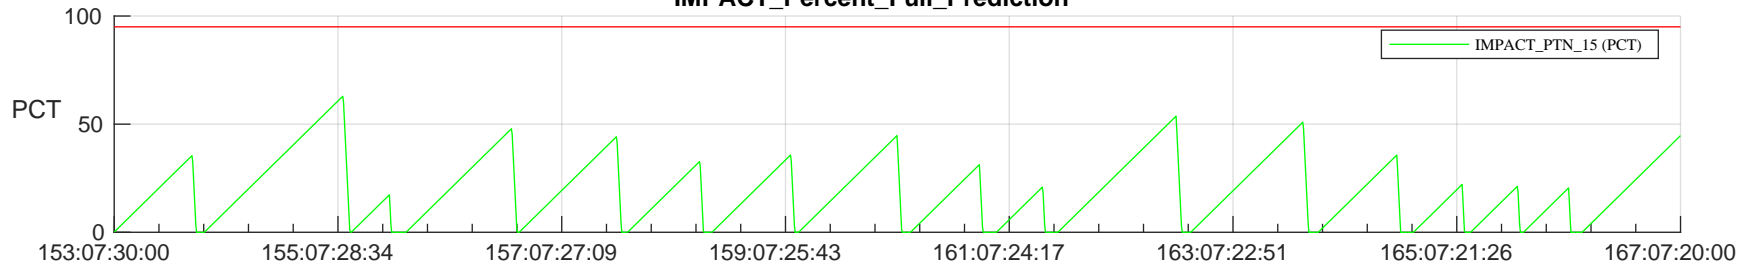

STEREO AHEAD SSR PCT Full Prediction

SWAVES_Percent_Full_Prediction

IMPACT_Percent_Full_Prediction

PLASTIC_Percent_Full_Prediction

Spacecraft_DownLink_Rate

Ground Time (2023:153:07:30:00.000 -2023:167:07:20:00.000)