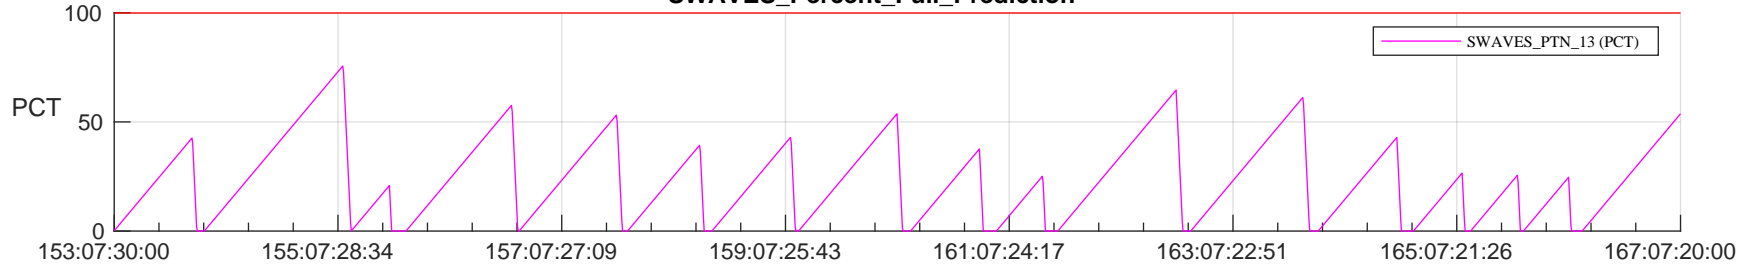

STEREO AHEAD SSR PCT Full Prediction

SWAVES_Percent_Full_Prediction

IMPACT_Percent_Full_Prediction

PLASTIC_Percent_Full_Prediction

Spacecraft_DownLink_Rate

Ground Time (2023:153:07:30:00.000 -2023:167:07:20:00.000)