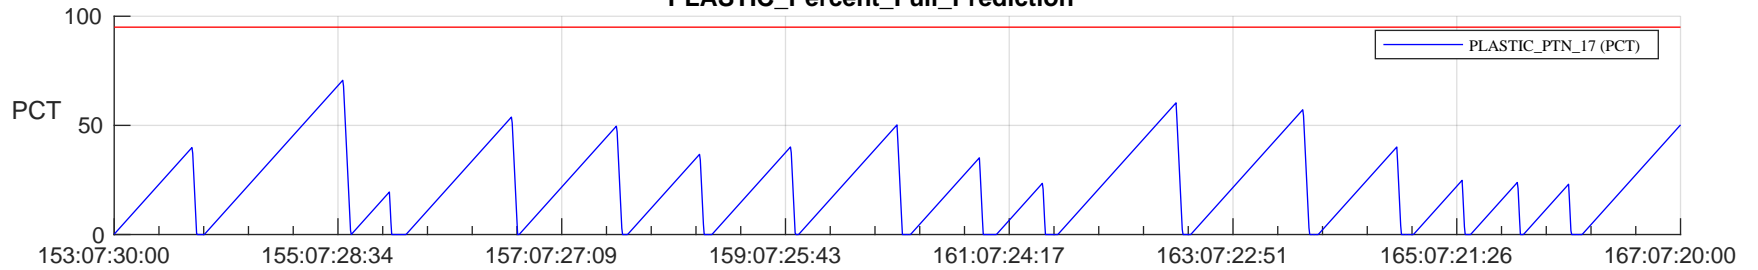

STEREO AHEAD SSR PCT Full Prediction

SWAVES_Percent_Full_Prediction

IMPACT_Percent_Full_Prediction

PLASTIC_Percent_Full_Prediction

Spacecraft_DownLink_Rate

Ground Time (2023:153:07:30:00.000 -2023:167:07:20:00.000)