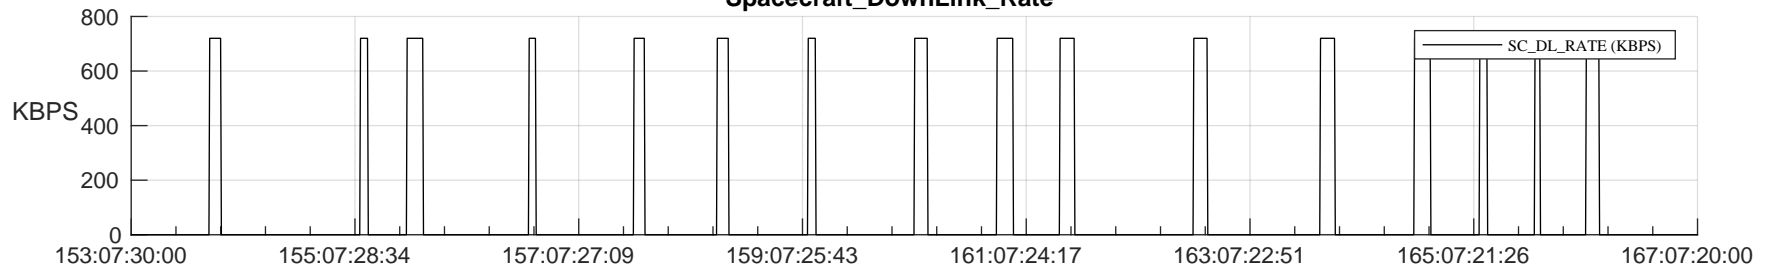

STEREO AHEAD SSR PCT Full Prediction

SWAVES_Percent_Full_Prediction

IMPACT_Percent_Full_Prediction

PLASTIC_Percent_Full_Prediction

Spacecraft_DownLink_Rate

Ground Time (2023:153:07:30:00.000 -2023:167:07:20:00.000)