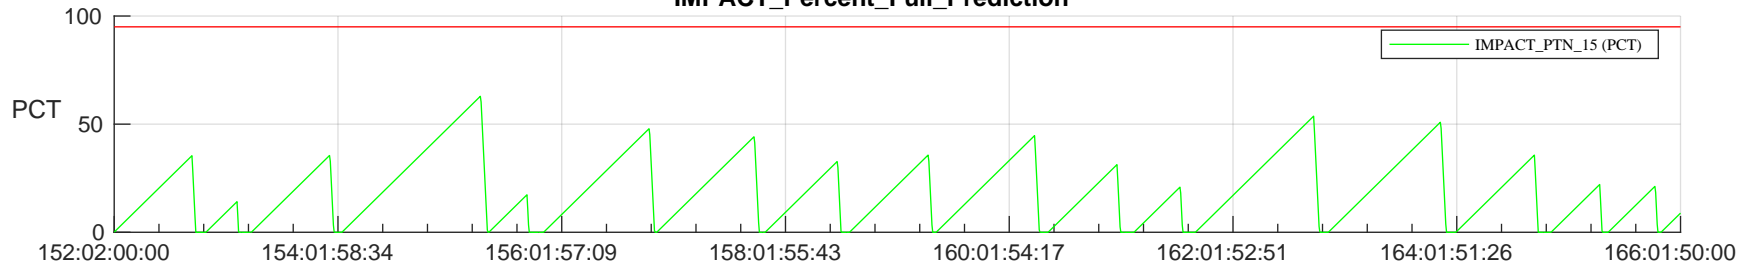

STEREO AHEAD SSR PCT Full Prediction

SWAVES_Percent_Full_Prediction

IMPACT_Percent_Full_Prediction

PLASTIC_Percent_Full_Prediction

Spacecraft_DownLink_Rate