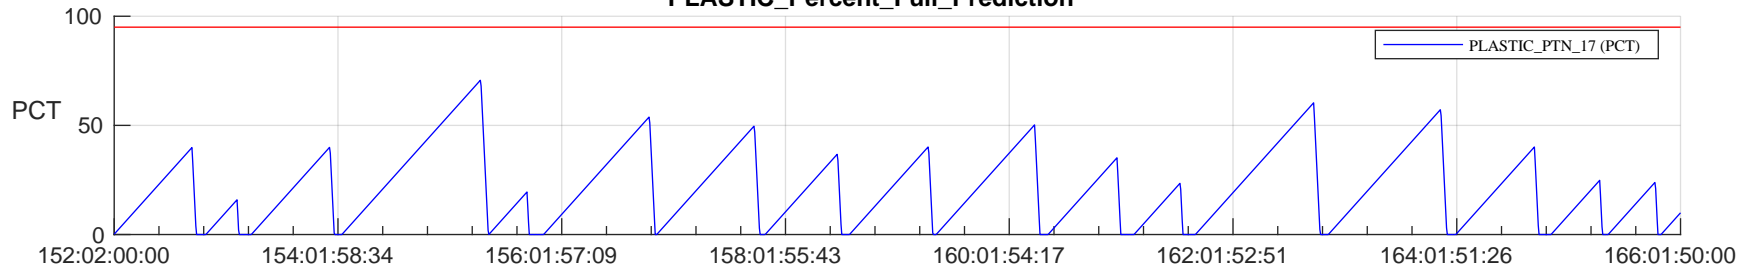

STEREO AHEAD SSR PCT Full Prediction

SWAVES_Percent_Full_Prediction

IMPACT_Percent_Full_Prediction

PLASTIC_Percent_Full_Prediction

Spacecraft_DownLink_Rate