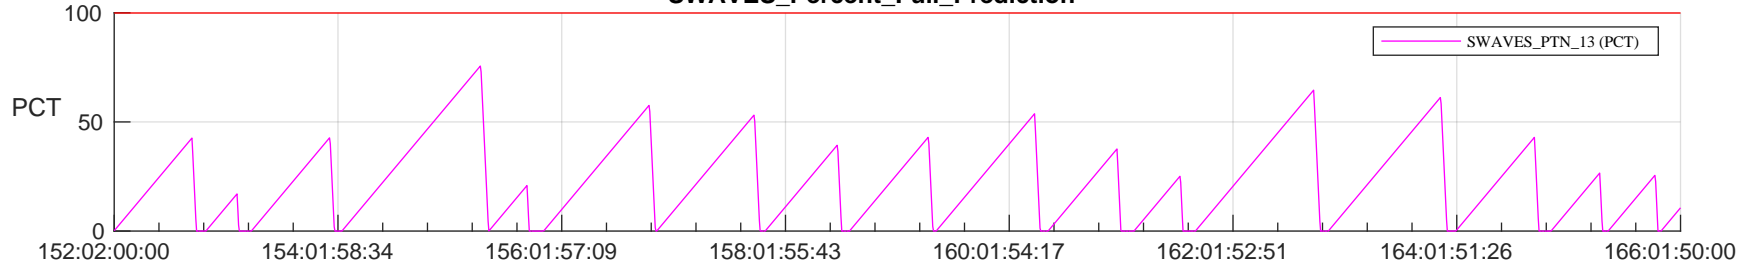

STEREO AHEAD SSR PCT Full Prediction

SWAVES_Percent_Full_Prediction

IMPACT_Percent_Full_Prediction

PLASTIC_Percent_Full_Prediction

Spacecraft_DownLink_Rate