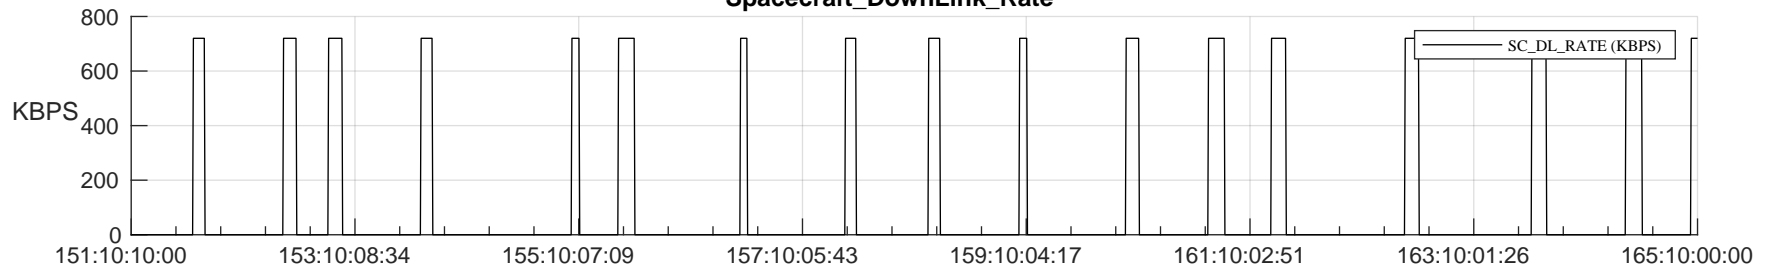

STEREO AHEAD SSR PCT Full Prediction

SWAVES_Percent_Full_Prediction

IMPACT_Percent_Full_Prediction

PLASTIC_Percent_Full_Prediction

Spacecraft_DownLink_Rate

Ground Time (2023:151:10:10:00.000 -2023:165:10:00:00.000)