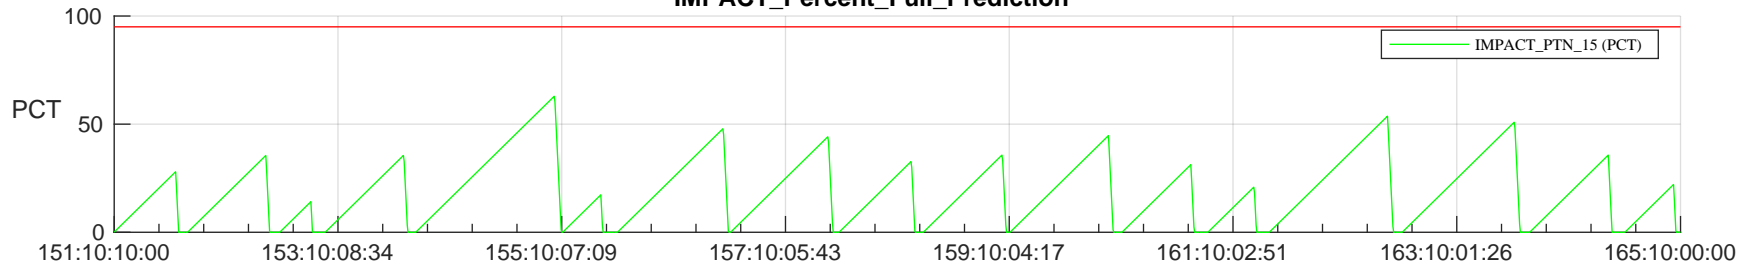

STEREO AHEAD SSR PCT Full Prediction

SWAVES_Percent_Full_Prediction

IMPACT_Percent_Full_Prediction

PLASTIC_Percent_Full_Prediction

Spacecraft_DownLink_Rate

Ground Time (2023:151:10:10:00.000 -2023:165:10:00:00.000)