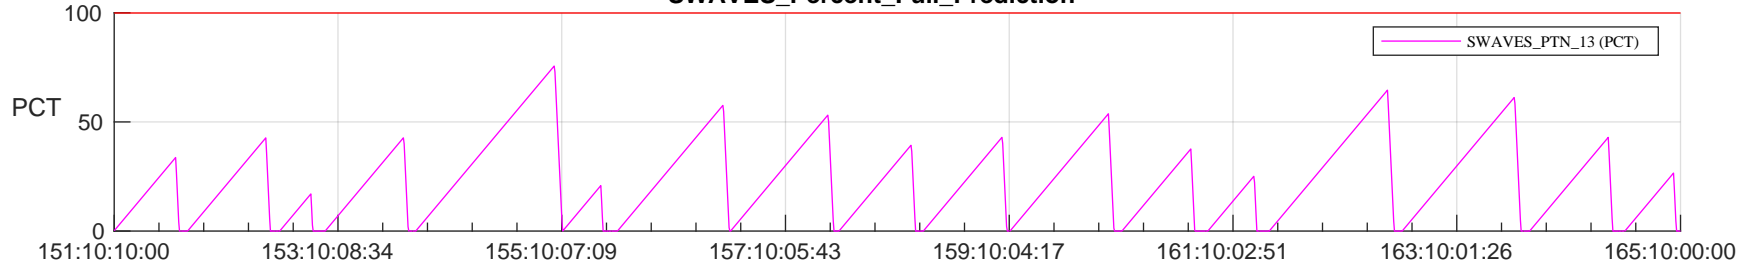

STEREO AHEAD SSR PCT Full Prediction

SWAVES_Percent_Full_Prediction

IMPACT_Percent_Full_Prediction

PLASTIC_Percent_Full_Prediction

Spacecraft_DownLink_Rate

Ground Time (2023:151:10:10:00.000 -2023:165:10:00:00.000)