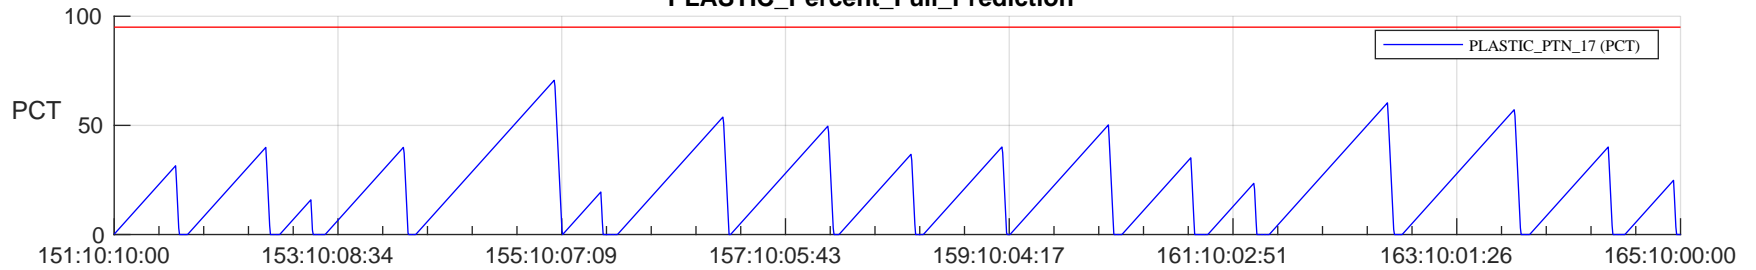

STEREO AHEAD SSR PCT Full Prediction

SWAVES_Percent_Full_Prediction

IMPACT_Percent_Full_Prediction

PLASTIC_Percent_Full_Prediction

Spacecraft_DownLink_Rate

Ground Time (2023:151:10:10:00.000 -2023:165:10:00:00.000)