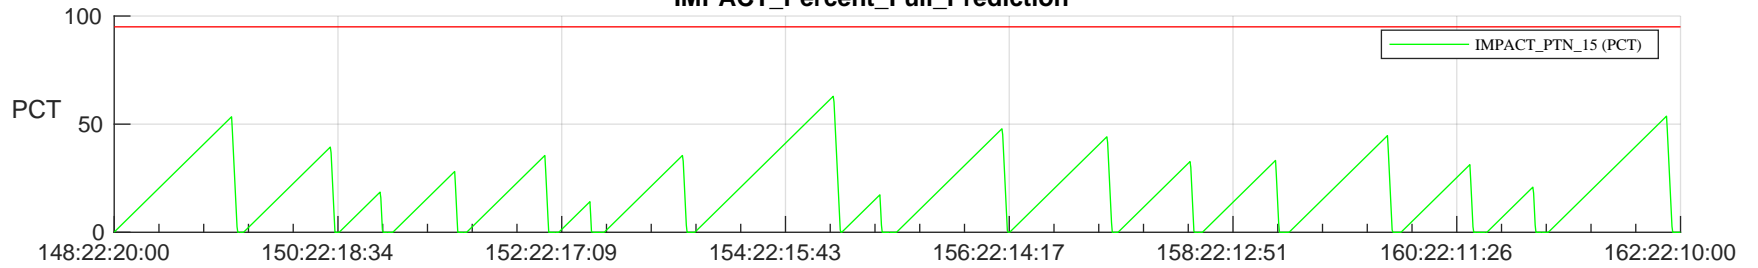

STEREO AHEAD SSR PCT Full Prediction

SWAVES_Percent_Full_Prediction

IMPACT_Percent_Full_Prediction

PLASTIC_Percent_Full_Prediction

Spacecraft_DownLink_Rate

Ground Time (2023:148:22:20:00.000 -2023:162:22:10:00.000)