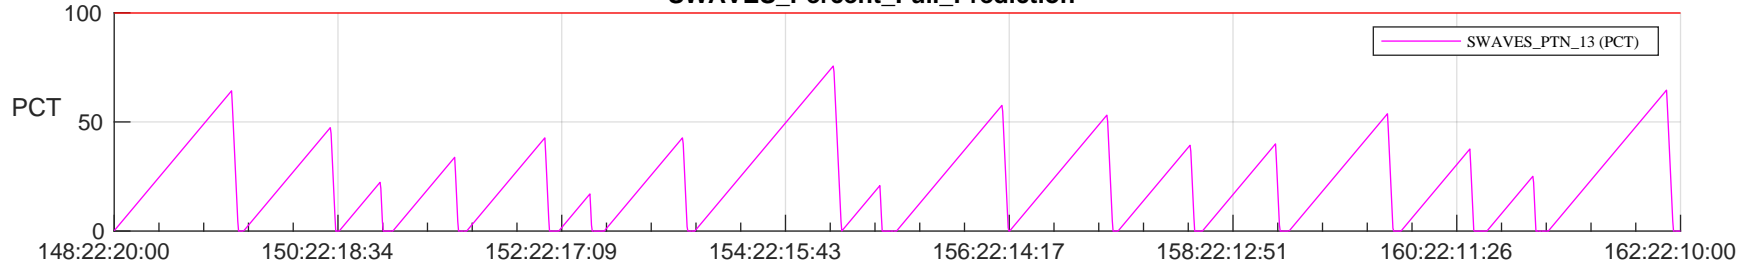

STEREO AHEAD SSR PCT Full Prediction

SWAVES_Percent_Full_Prediction

IMPACT_Percent_Full_Prediction

PLASTIC_Percent_Full_Prediction

Spacecraft_DownLink_Rate

Ground Time (2023:148:22:20:00.000 -2023:162:22:10:00.000)