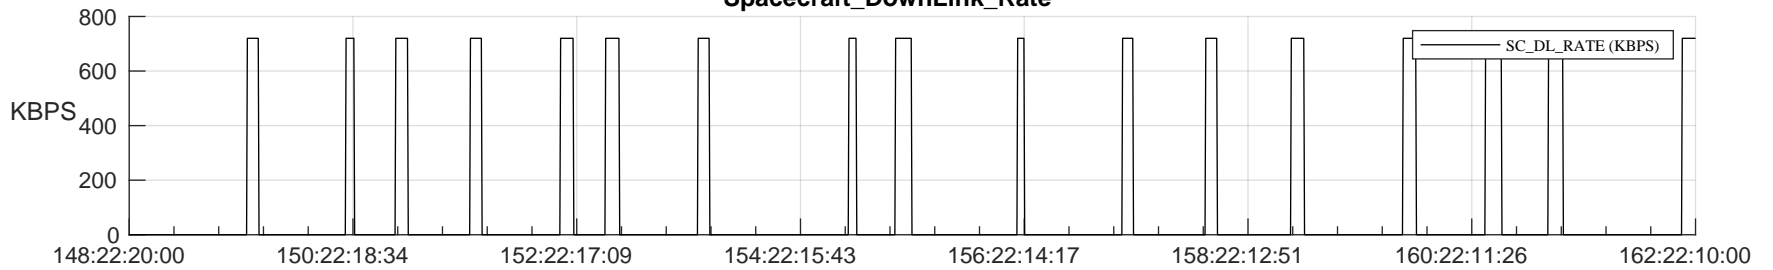

STEREO AHEAD SSR PCT Full Prediction

SWAVES_Percent_Full_Prediction

IMPACT_Percent_Full_Prediction

PLASTIC_Percent_Full_Prediction

Spacecraft_DownLink_Rate

Ground Time (2023:148:22:20:00.000 -2023:162:22:10:00.000)