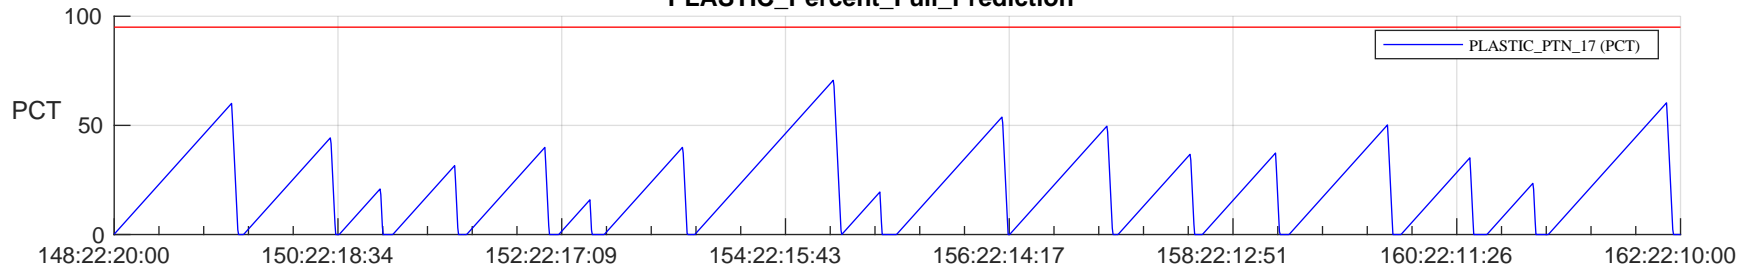

STEREO AHEAD SSR PCT Full Prediction

SWAVES_Percent_Full_Prediction

IMPACT_Percent_Full_Prediction

PLASTIC_Percent_Full_Prediction

Spacecraft_DownLink_Rate

Ground Time (2023:148:22:20:00.000 -2023:162:22:10:00.000)