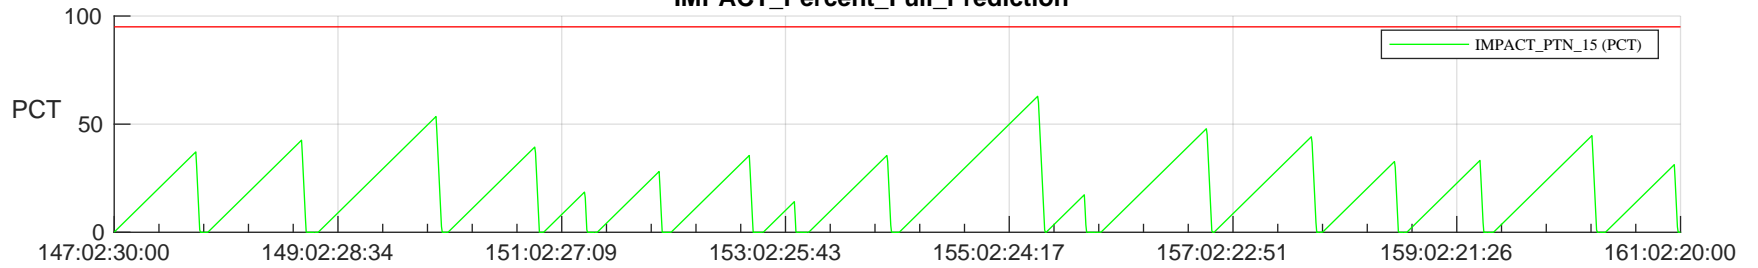

IMPACT_Percent_Full_Prediction