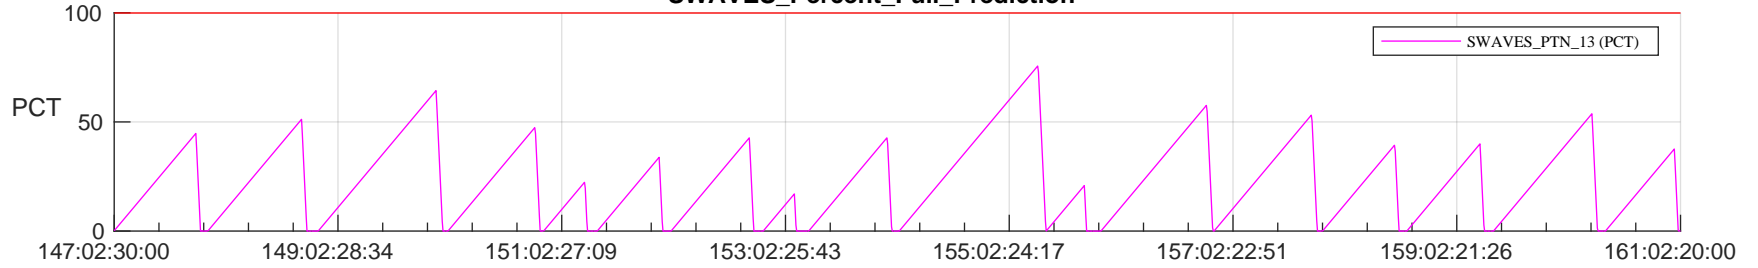

## SWAVES\_Percent\_Full\_Prediction

## Spacecraft\_DownLink\_Rate

Ground Time (2023:147:02:30:00.000 -2023:161:02:20:00.000)