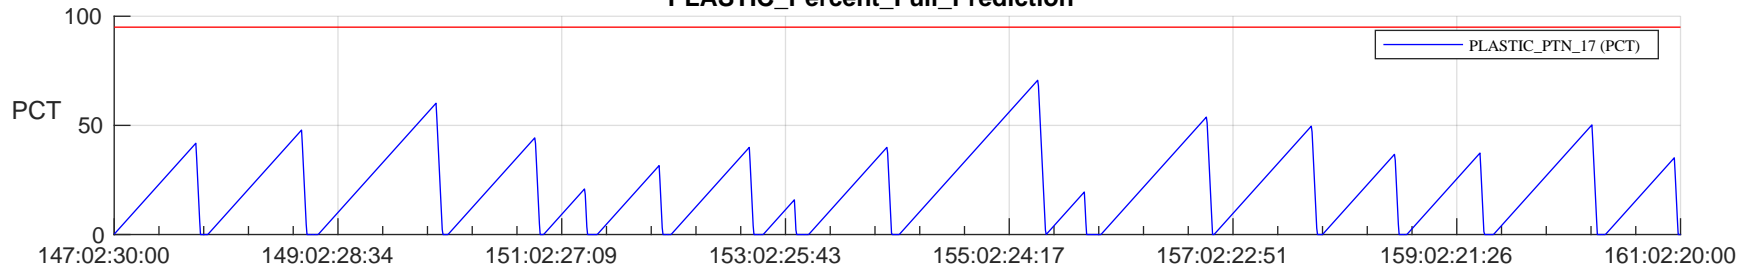

## SWAVES\_Percent\_Full\_Prediction

## Spacecraft\_DownLink\_Rate

Ground Time (2023:147:02:30:00.000 -2023:161:02:20:00.000)