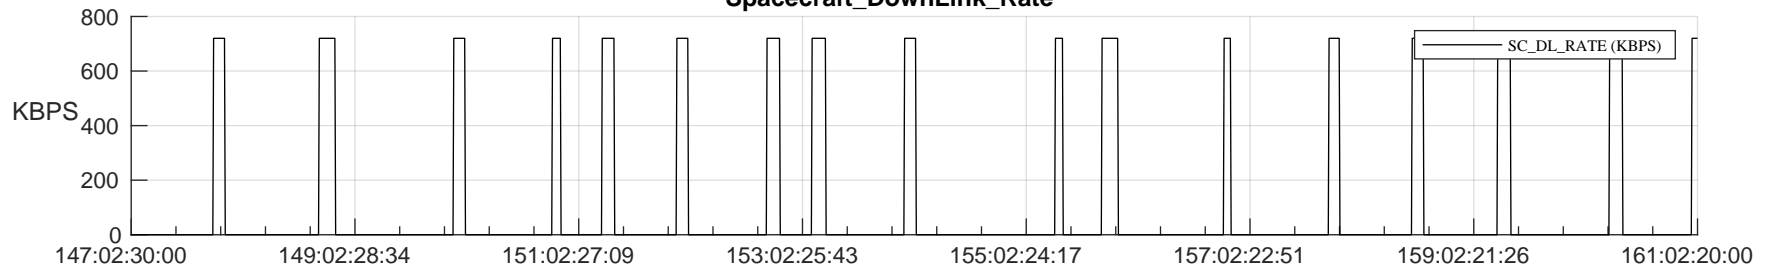

## SWAVES\_Percent\_Full\_Prediction

## Spacecraft\_DownLink\_Rate

Ground Time (2023:147:02:30:00.000 -2023:161:02:20:00.000)