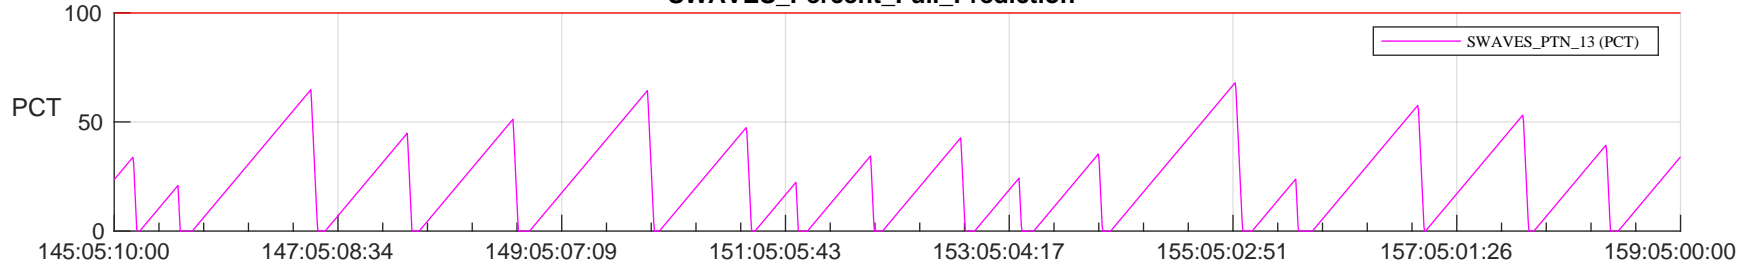

STEREO AHEAD SSR PCT Full Prediction

SWAVES_Percent_Full_Prediction

IMPACT_Percent_Full_Prediction

PLASTIC_Percent_Full_Prediction

Spacecraft_DownLink_Rate

Ground Time (2023:145:05:10:00.000 -2023:159:05:00:00.000)