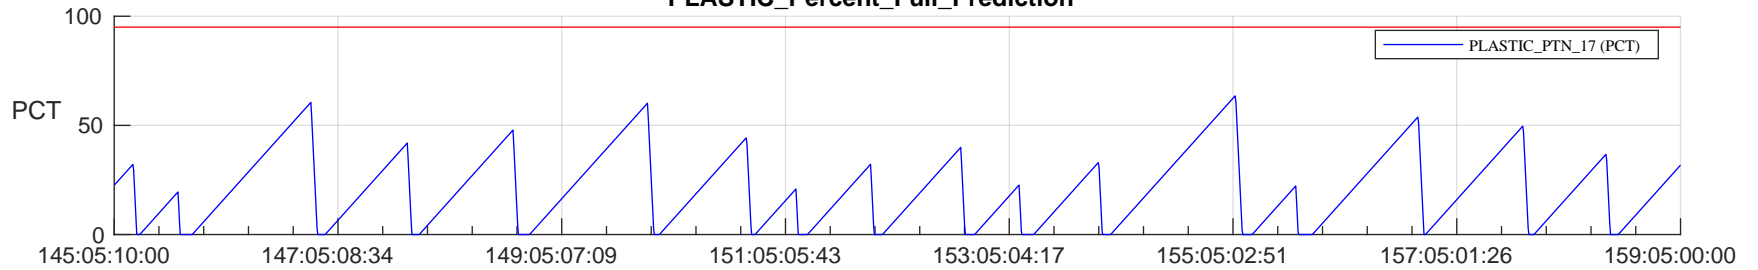

STEREO AHEAD SSR PCT Full Prediction

SWAVES_Percent_Full_Prediction

IMPACT_Percent_Full_Prediction

PLASTIC_Percent_Full_Prediction

Spacecraft_DownLink_Rate

Ground Time (2023:145:05:10:00.000 -2023:159:05:00:00.000)