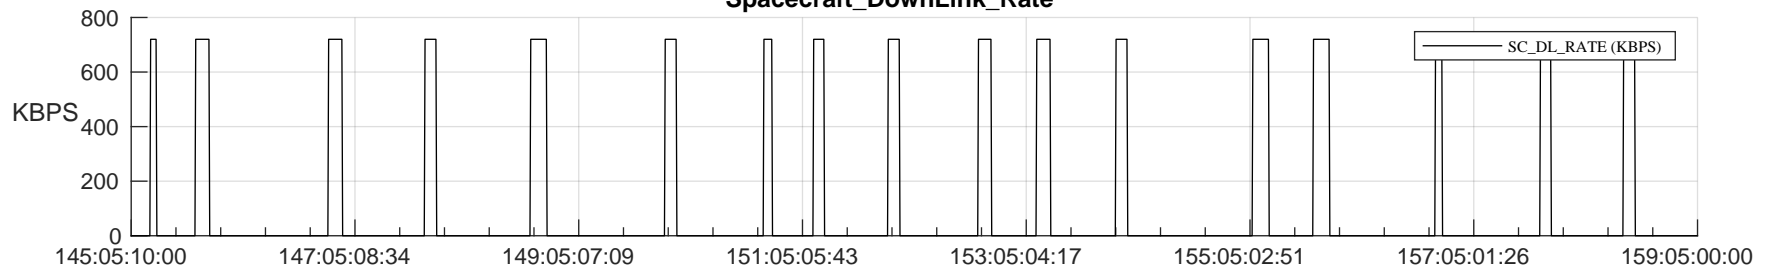

STEREO AHEAD SSR PCT Full Prediction

SWAVES_Percent_Full_Prediction

IMPACT_Percent_Full_Prediction

PLASTIC_Percent_Full_Prediction

Spacecraft_DownLink_Rate

Ground Time (2023:145:05:10:00.000 -2023:159:05:00:00.000)