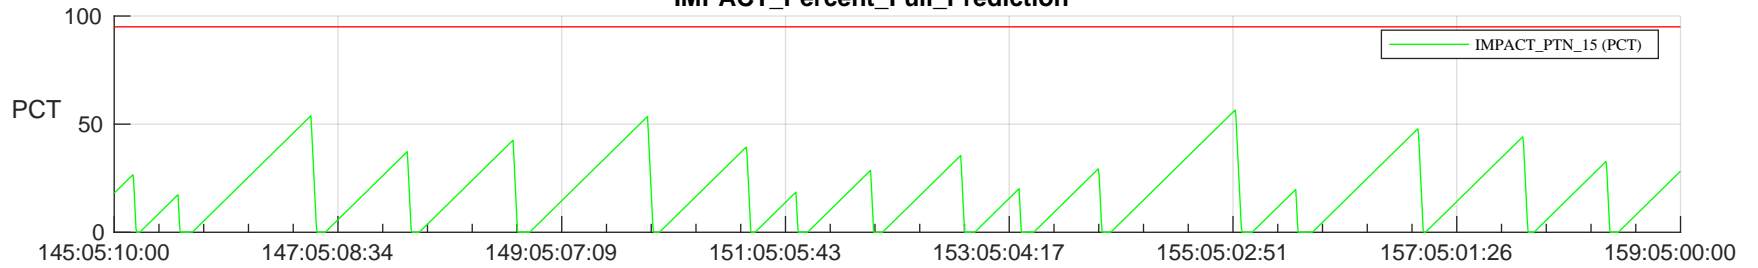

STEREO AHEAD SSR PCT Full Prediction

SWAVES_Percent_Full_Prediction

IMPACT_Percent_Full_Prediction

PLASTIC_Percent_Full_Prediction

Spacecraft_DownLink_Rate

Ground Time (2023:145:05:10:00.000 -2023:159:05:00:00.000)