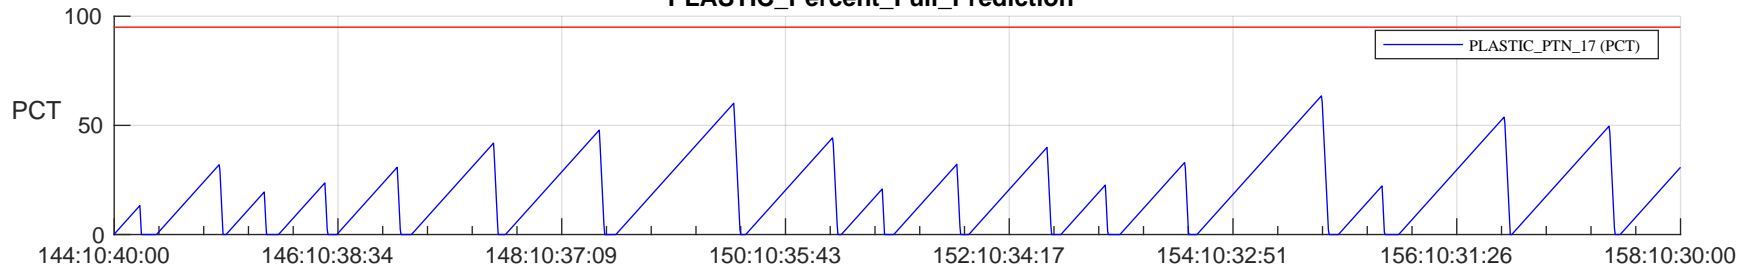

## SWAVES\_Percent\_Full\_Prediction

## Spacecraft\_DownLink\_Rate

Ground Time (2023:144:10:40:00.000 -2023:158:10:30:00.000)