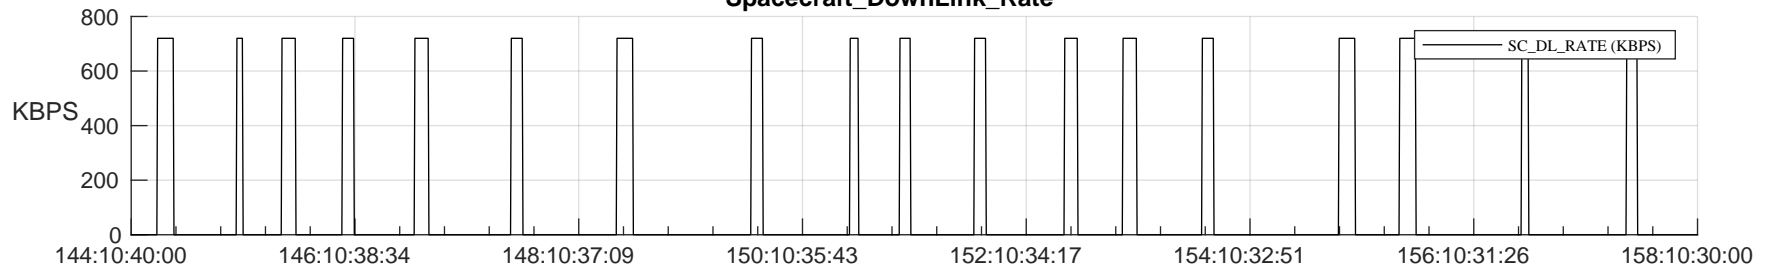

## SWAVES\_Percent\_Full\_Prediction

## Spacecraft\_DownLink\_Rate

Ground Time (2023:144:10:40:00.000 -2023:158:10:30:00.000)