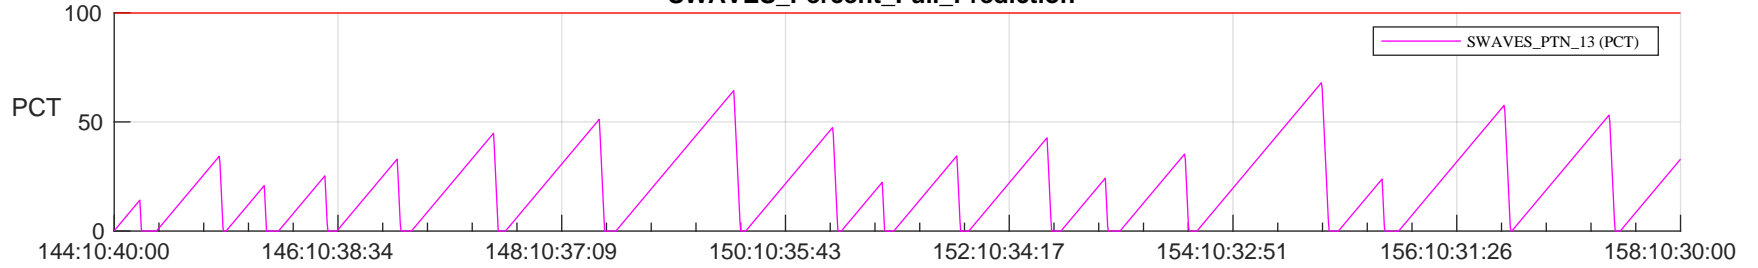

## SWAVES\_Percent\_Full\_Prediction

## Spacecraft\_DownLink\_Rate

Ground Time (2023:144:10:40:00.000 -2023:158:10:30:00.000)