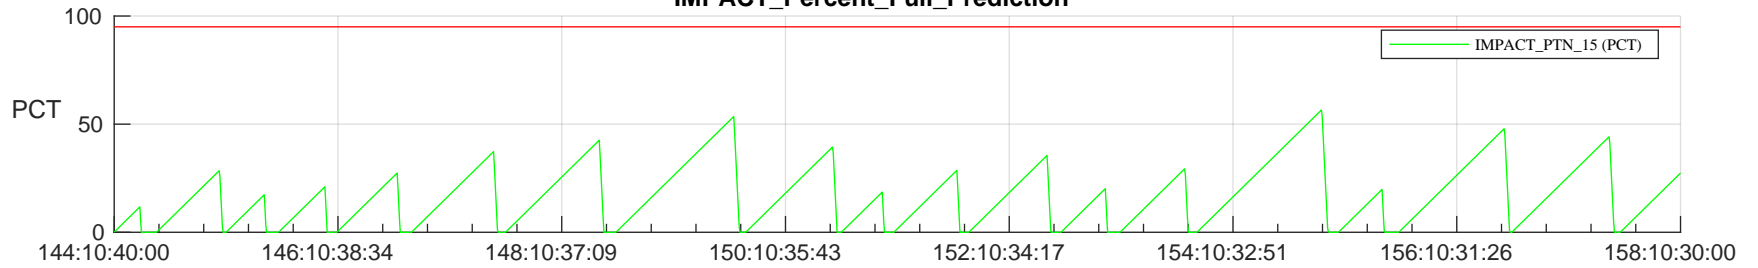

IMPACT_Percent_Full_Prediction