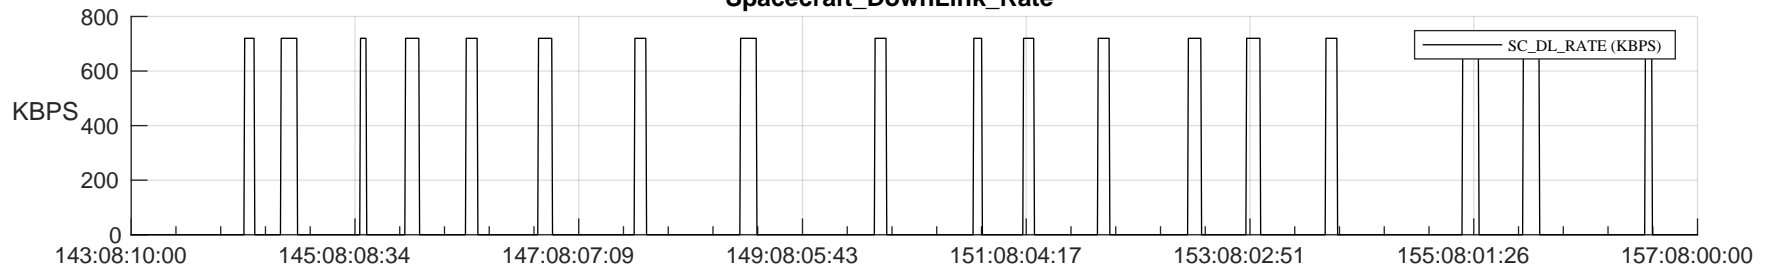

STEREO AHEAD SSR PCT Full Prediction

SWAVES_Percent_Full_Prediction

IMPACT_Percent_Full_Prediction

PLASTIC_Percent_Full_Prediction

Spacecraft_DownLink_Rate

Ground Time (2023:143:08:10:00.000 -2023:157:08:00:00.000)