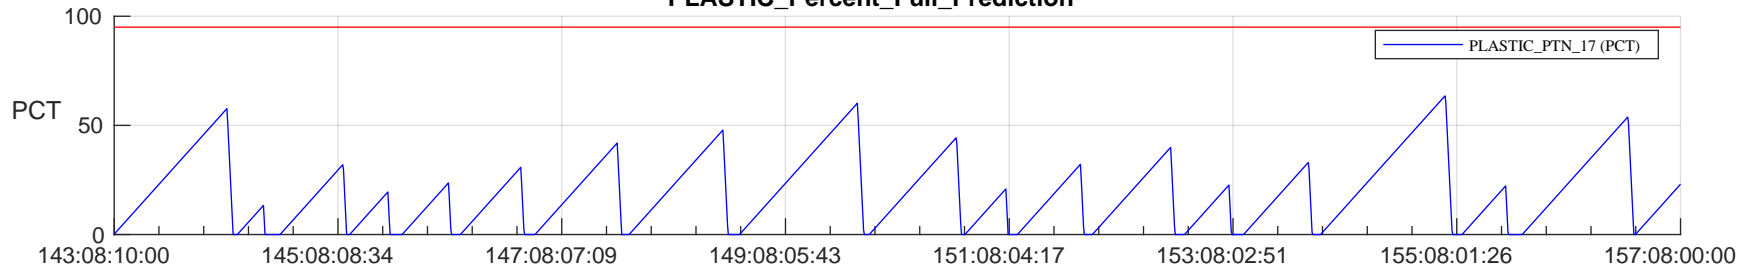

STEREO AHEAD SSR PCT Full Prediction

SWAVES_Percent_Full_Prediction

IMPACT_Percent_Full_Prediction

PLASTIC_Percent_Full_Prediction

Spacecraft_DownLink_Rate

Ground Time (2023:143:08:10:00.000 -2023:157:08:00:00.000)