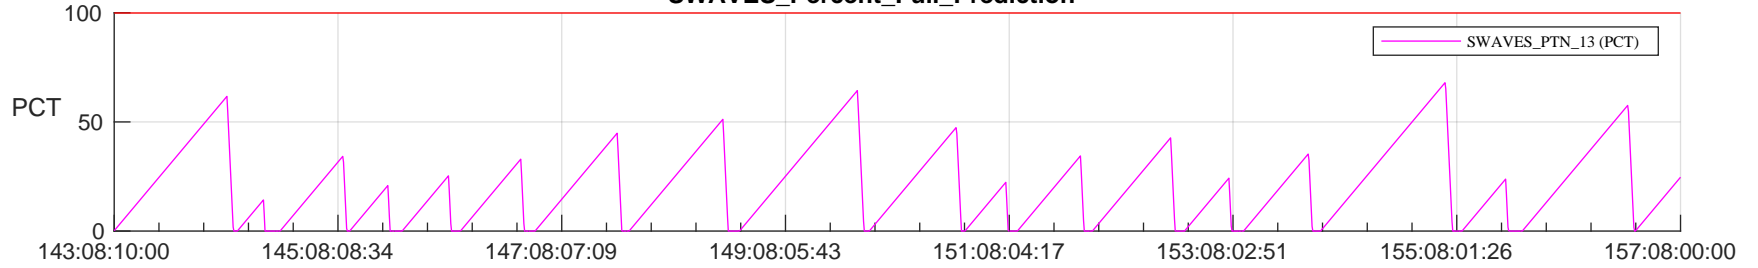

STEREO AHEAD SSR PCT Full Prediction

SWAVES_Percent_Full_Prediction

IMPACT_Percent_Full_Prediction

PLASTIC_Percent_Full_Prediction

Spacecraft_DownLink_Rate

Ground Time (2023:143:08:10:00.000 -2023:157:08:00:00.000)