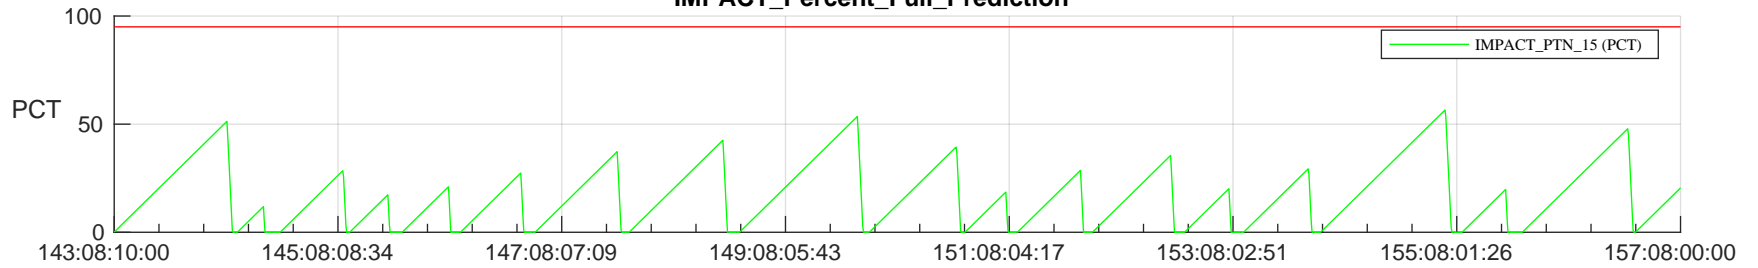

STEREO AHEAD SSR PCT Full Prediction

SWAVES_Percent_Full_Prediction

IMPACT_Percent_Full_Prediction

PLASTIC_Percent_Full_Prediction

Spacecraft_DownLink_Rate

Ground Time (2023:143:08:10:00.000 -2023:157:08:00:00.000)