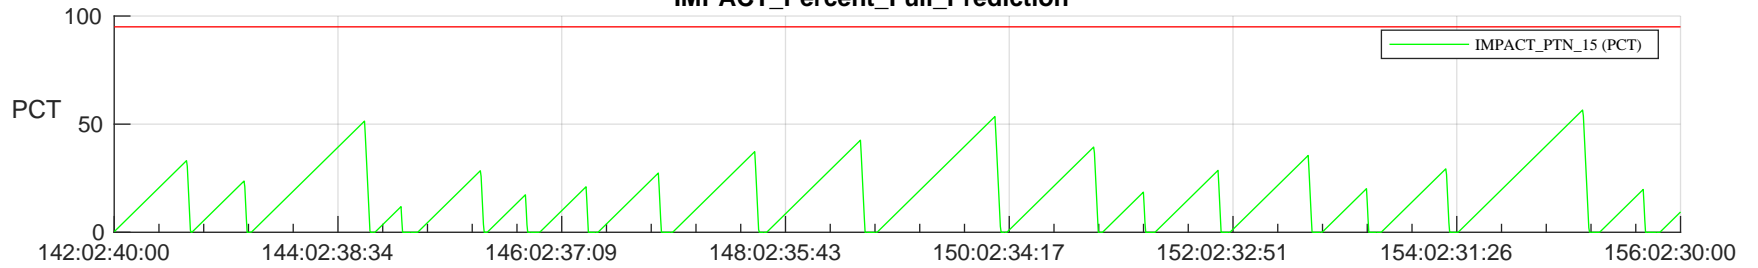

STEREO AHEAD SSR PCT Full Prediction

SWAVES_Percent_Full_Prediction

IMPACT_Percent_Full_Prediction

PLASTIC_Percent_Full_Prediction

Spacecraft_DownLink_Rate

Ground Time (2023:142:02:40:00.000 -2023:156:02:30:00.000)