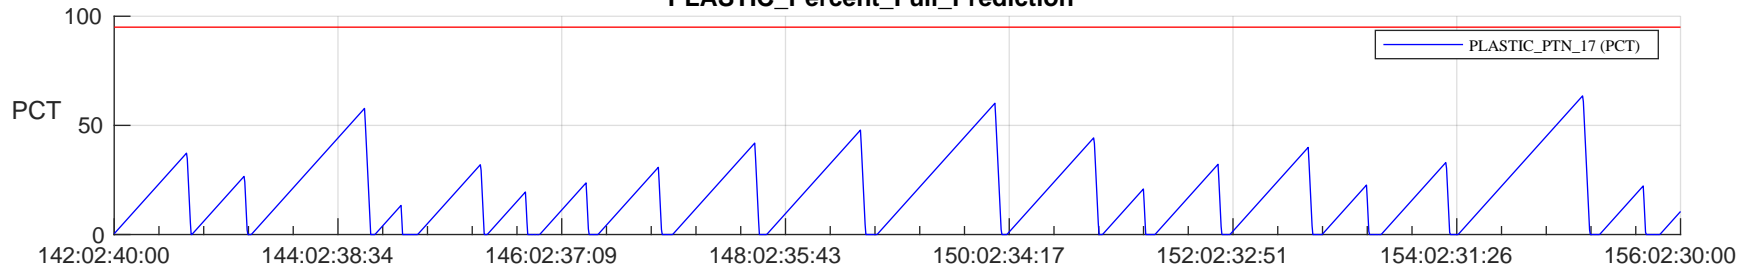

STEREO AHEAD SSR PCT Full Prediction

SWAVES_Percent_Full_Prediction

IMPACT_Percent_Full_Prediction

PLASTIC_Percent_Full_Prediction

Spacecraft_DownLink_Rate

Ground Time (2023:142:02:40:00.000 -2023:156:02:30:00.000)