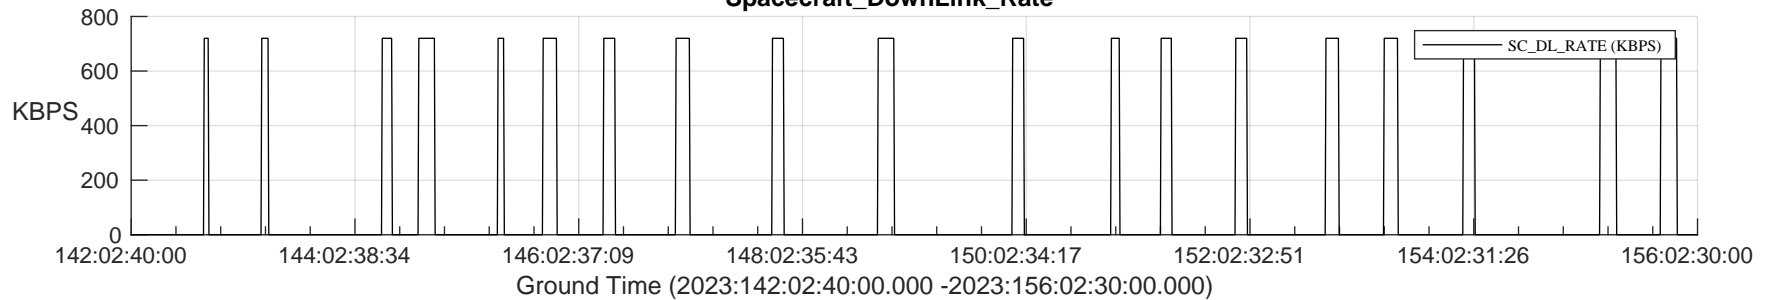

STEREO AHEAD SSR PCT Full Prediction

SWAVES_Percent_Full_Prediction

IMPACT_Percent_Full_Prediction

PLASTIC_Percent_Full_Prediction

Spacecraft_DownLink_Rate

Ground Time (2023:142:02:40:00.000 -2023:156:02:30:00.000)