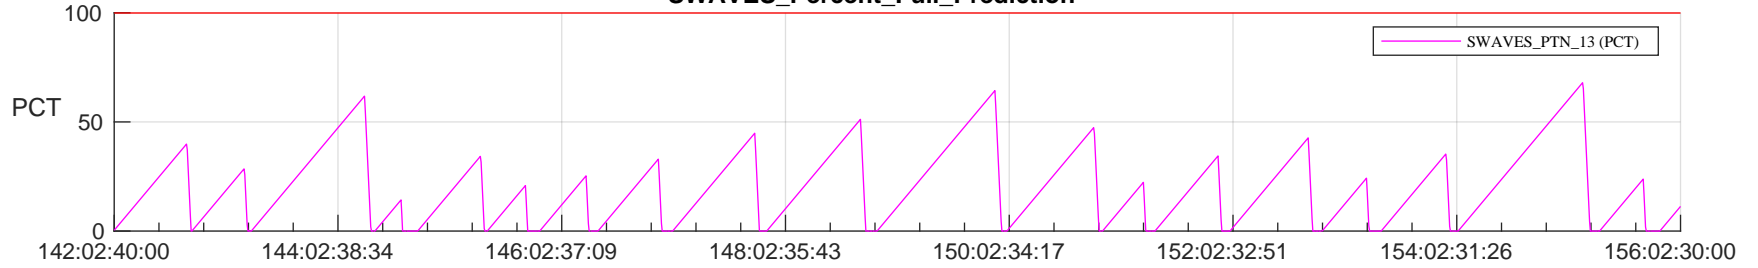

STEREO AHEAD SSR PCT Full Prediction

SWAVES_Percent_Full_Prediction

IMPACT_Percent_Full_Prediction

PLASTIC_Percent_Full_Prediction

Spacecraft_DownLink_Rate

Ground Time (2023:142:02:40:00.000 -2023:156:02:30:00.000)