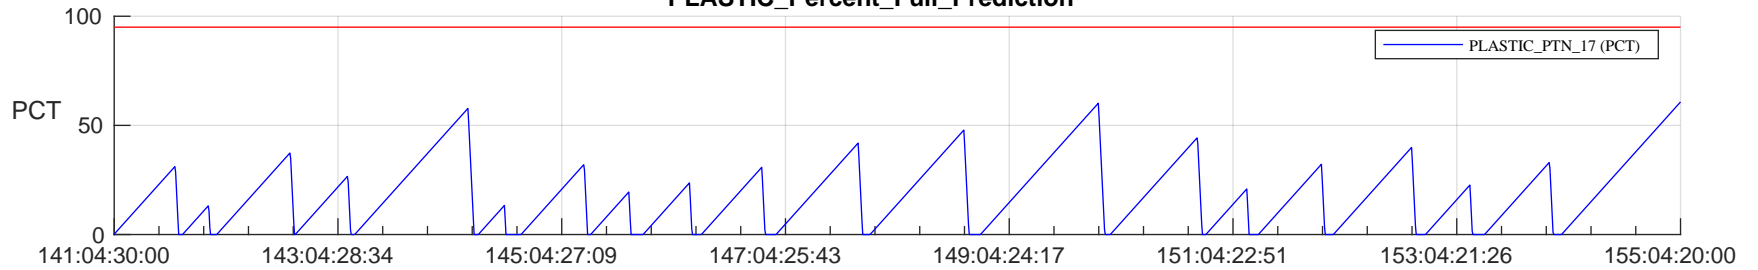

STEREO AHEAD SSR PCT Full Prediction

SWAVES_Percent_Full_Prediction

IMPACT_Percent_Full_Prediction

PLASTIC_Percent_Full_Prediction

Spacecraft_DownLink_Rate

Ground Time (2023:141:04:30:00.000 -2023:155:04:20:00.000)