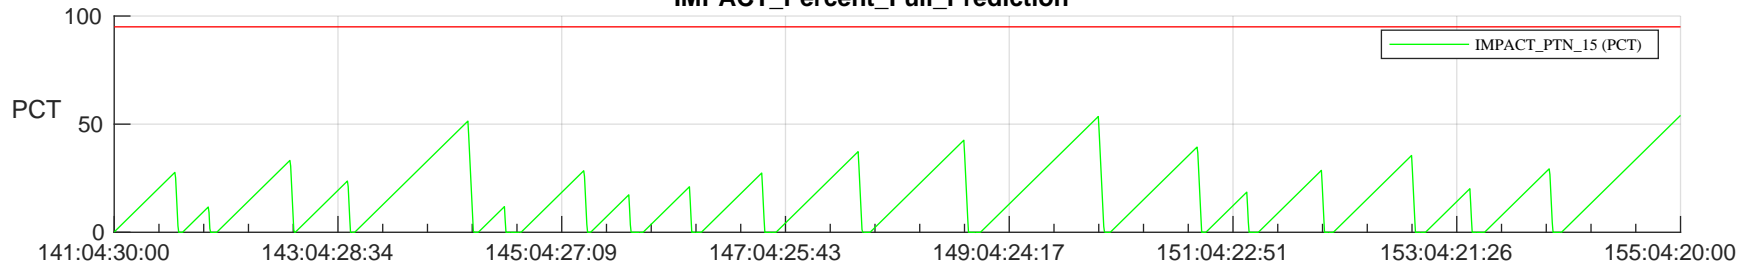

STEREO AHEAD SSR PCT Full Prediction

SWAVES_Percent_Full_Prediction

IMPACT_Percent_Full_Prediction

PLASTIC_Percent_Full_Prediction

Spacecraft_DownLink_Rate

Ground Time (2023:141:04:30:00.000 -2023:155:04:20:00.000)