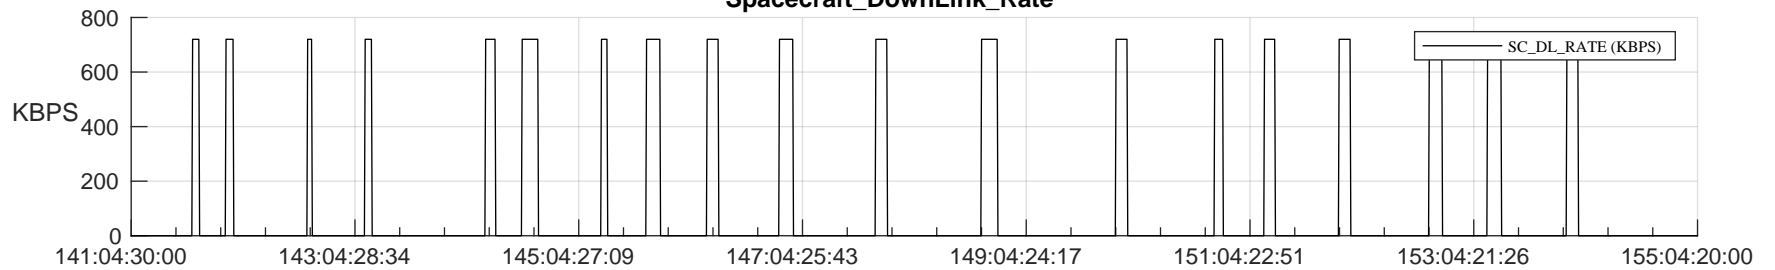

STEREO AHEAD SSR PCT Full Prediction

SWAVES_Percent_Full_Prediction

IMPACT_Percent_Full_Prediction

PLASTIC_Percent_Full_Prediction

Spacecraft_DownLink_Rate

Ground Time (2023:141:04:30:00.000 -2023:155:04:20:00.000)