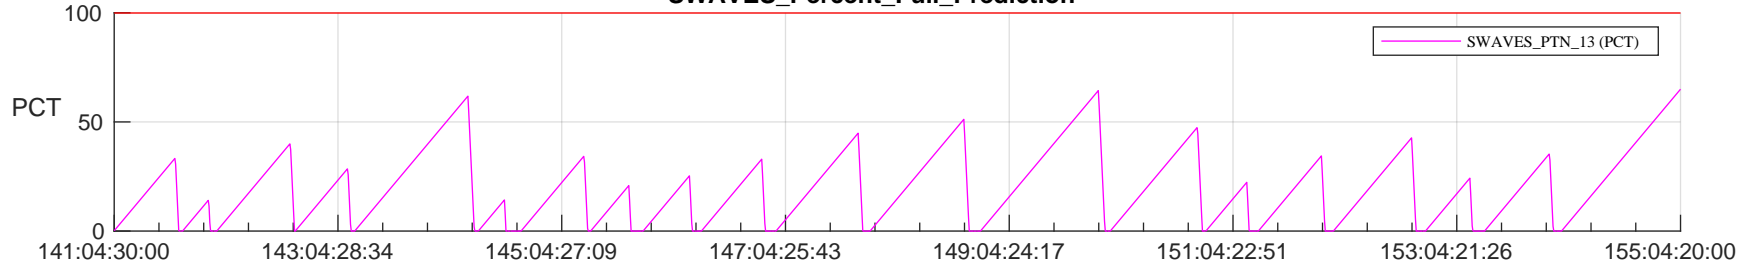

STEREO AHEAD SSR PCT Full Prediction

SWAVES_Percent_Full_Prediction

IMPACT_Percent_Full_Prediction

PLASTIC_Percent_Full_Prediction

Spacecraft_DownLink_Rate

Ground Time (2023:141:04:30:00.000 -2023:155:04:20:00.000)