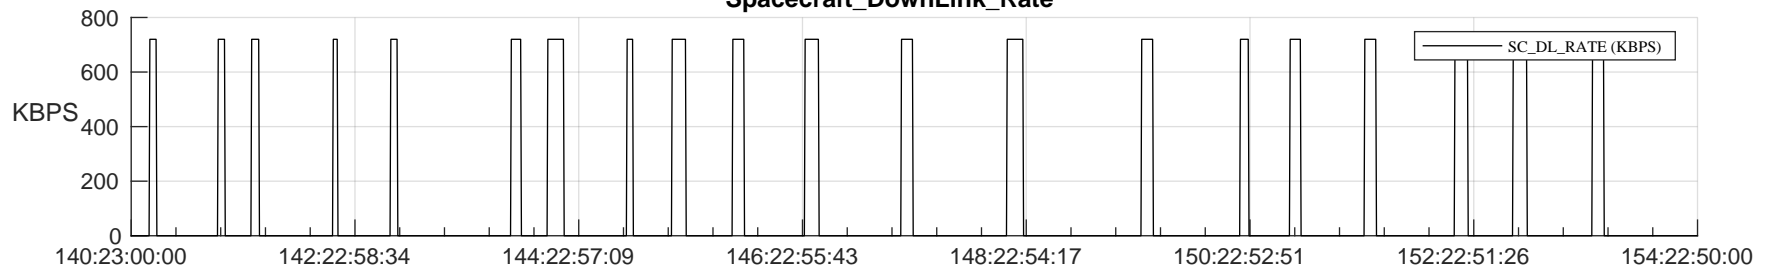

## SWAVES\_Percent\_Full\_Prediction

## Spacecraft\_DownLink\_Rate

Ground Time (2023:140:23:00:00.000 -2023:154:22:50:00.000)