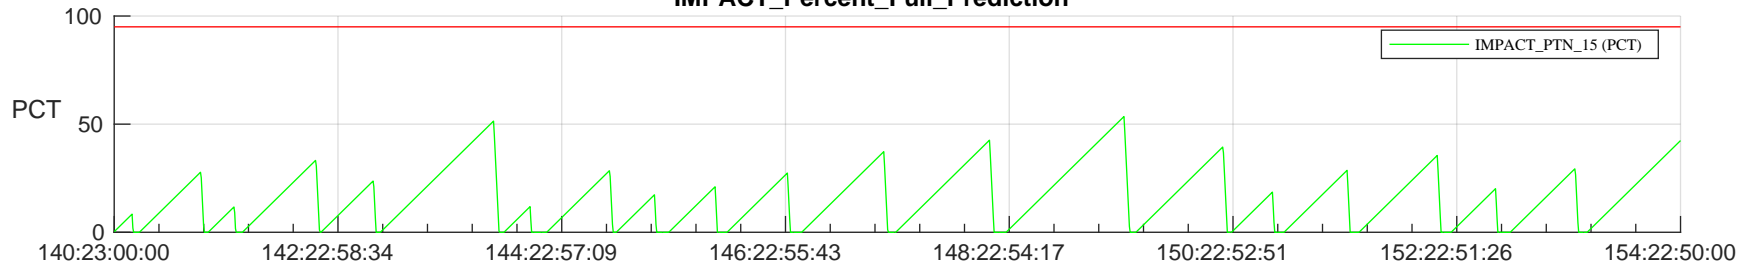

IMPACT_Percent_Full_Prediction