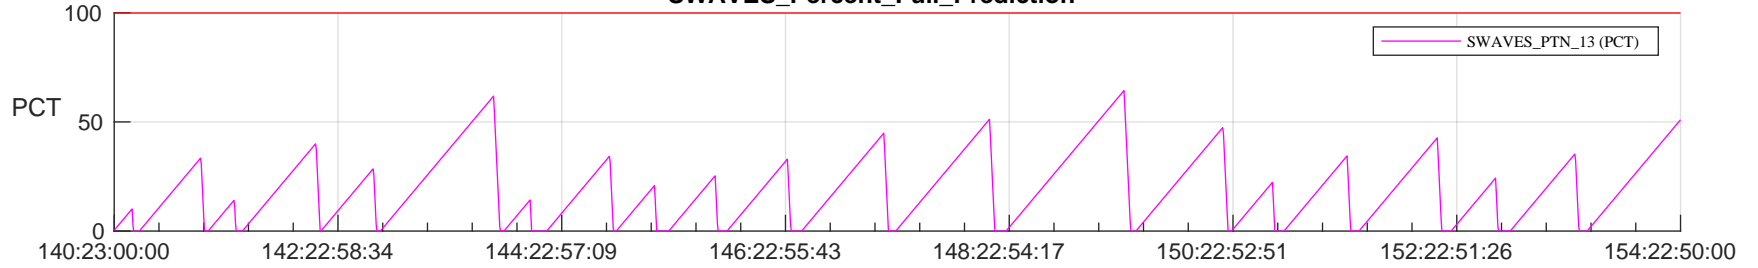

# STEREO AHEAD SSR PCT Full Prediction

## SWAVES\_Percent\_Full\_Prediction

## Spacecraft\_DownLink\_Rate

Ground Time (2023:140:23:00:00.000 -2023:154:22:50:00.000)