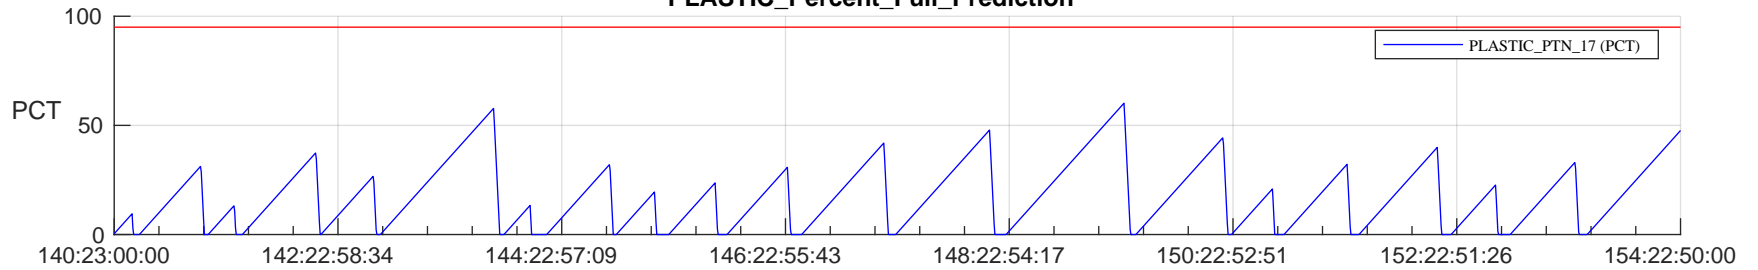

# STEREO AHEAD SSR PCT Full Prediction

## SWAVES\_Percent\_Full\_Prediction

## Spacecraft\_DownLink\_Rate

Ground Time (2023:140:23:00:00.000 -2023:154:22:50:00.000)