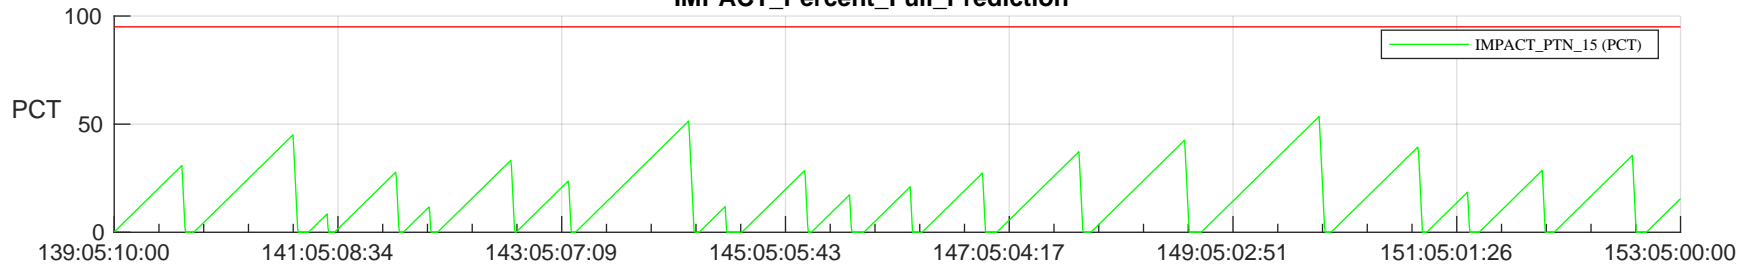

STEREO AHEAD SSR PCT Full Prediction

SWAVES_Percent_Full_Prediction

IMPACT_Percent_Full_Prediction

PLASTIC_Percent_Full_Prediction

Spacecraft_DownLink_Rate

Ground Time (2023:139:05:10:00.000 -2023:153:05:00:00.000)