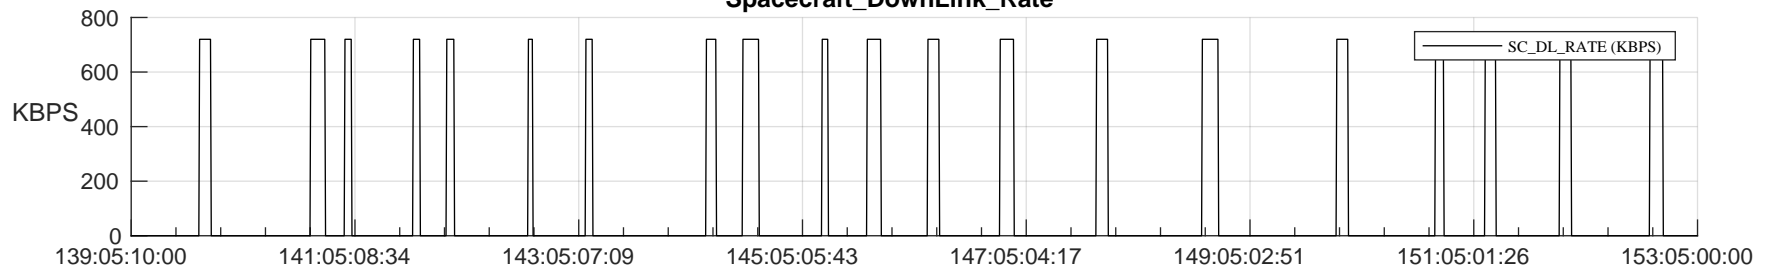

STEREO AHEAD SSR PCT Full Prediction

SWAVES_Percent_Full_Prediction

IMPACT_Percent_Full_Prediction

PLASTIC_Percent_Full_Prediction

Spacecraft_DownLink_Rate

Ground Time (2023:139:05:10:00.000 -2023:153:05:00:00.000)