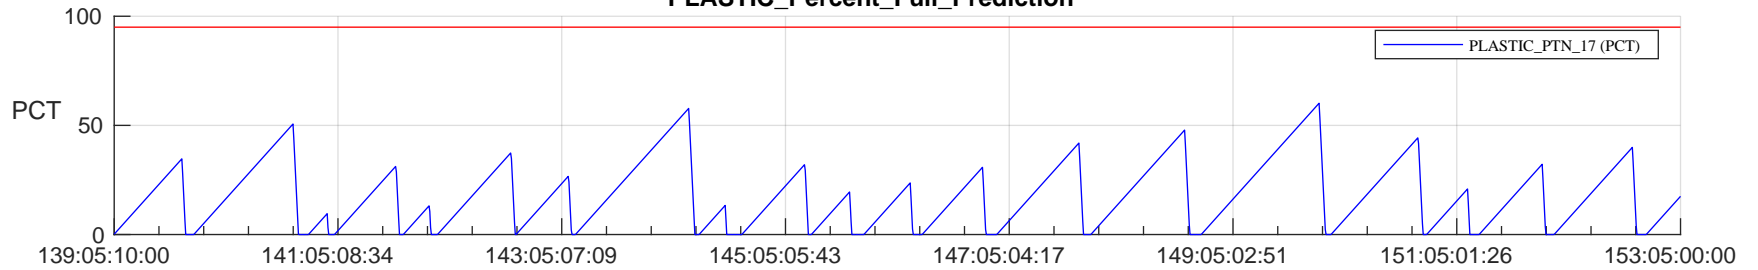

STEREO AHEAD SSR PCT Full Prediction

SWAVES_Percent_Full_Prediction

IMPACT_Percent_Full_Prediction

PLASTIC_Percent_Full_Prediction

Spacecraft_DownLink_Rate

Ground Time (2023:139:05:10:00.000 -2023:153:05:00:00.000)