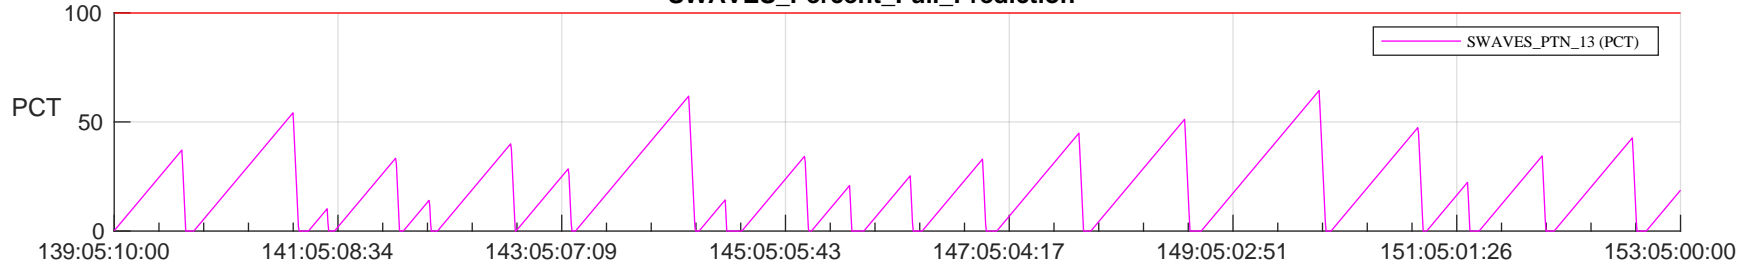

STEREO AHEAD SSR PCT Full Prediction

SWAVES_Percent_Full_Prediction

IMPACT_Percent_Full_Prediction

PLASTIC_Percent_Full_Prediction

Spacecraft_DownLink_Rate

Ground Time (2023:139:05:10:00.000 -2023:153:05:00:00.000)