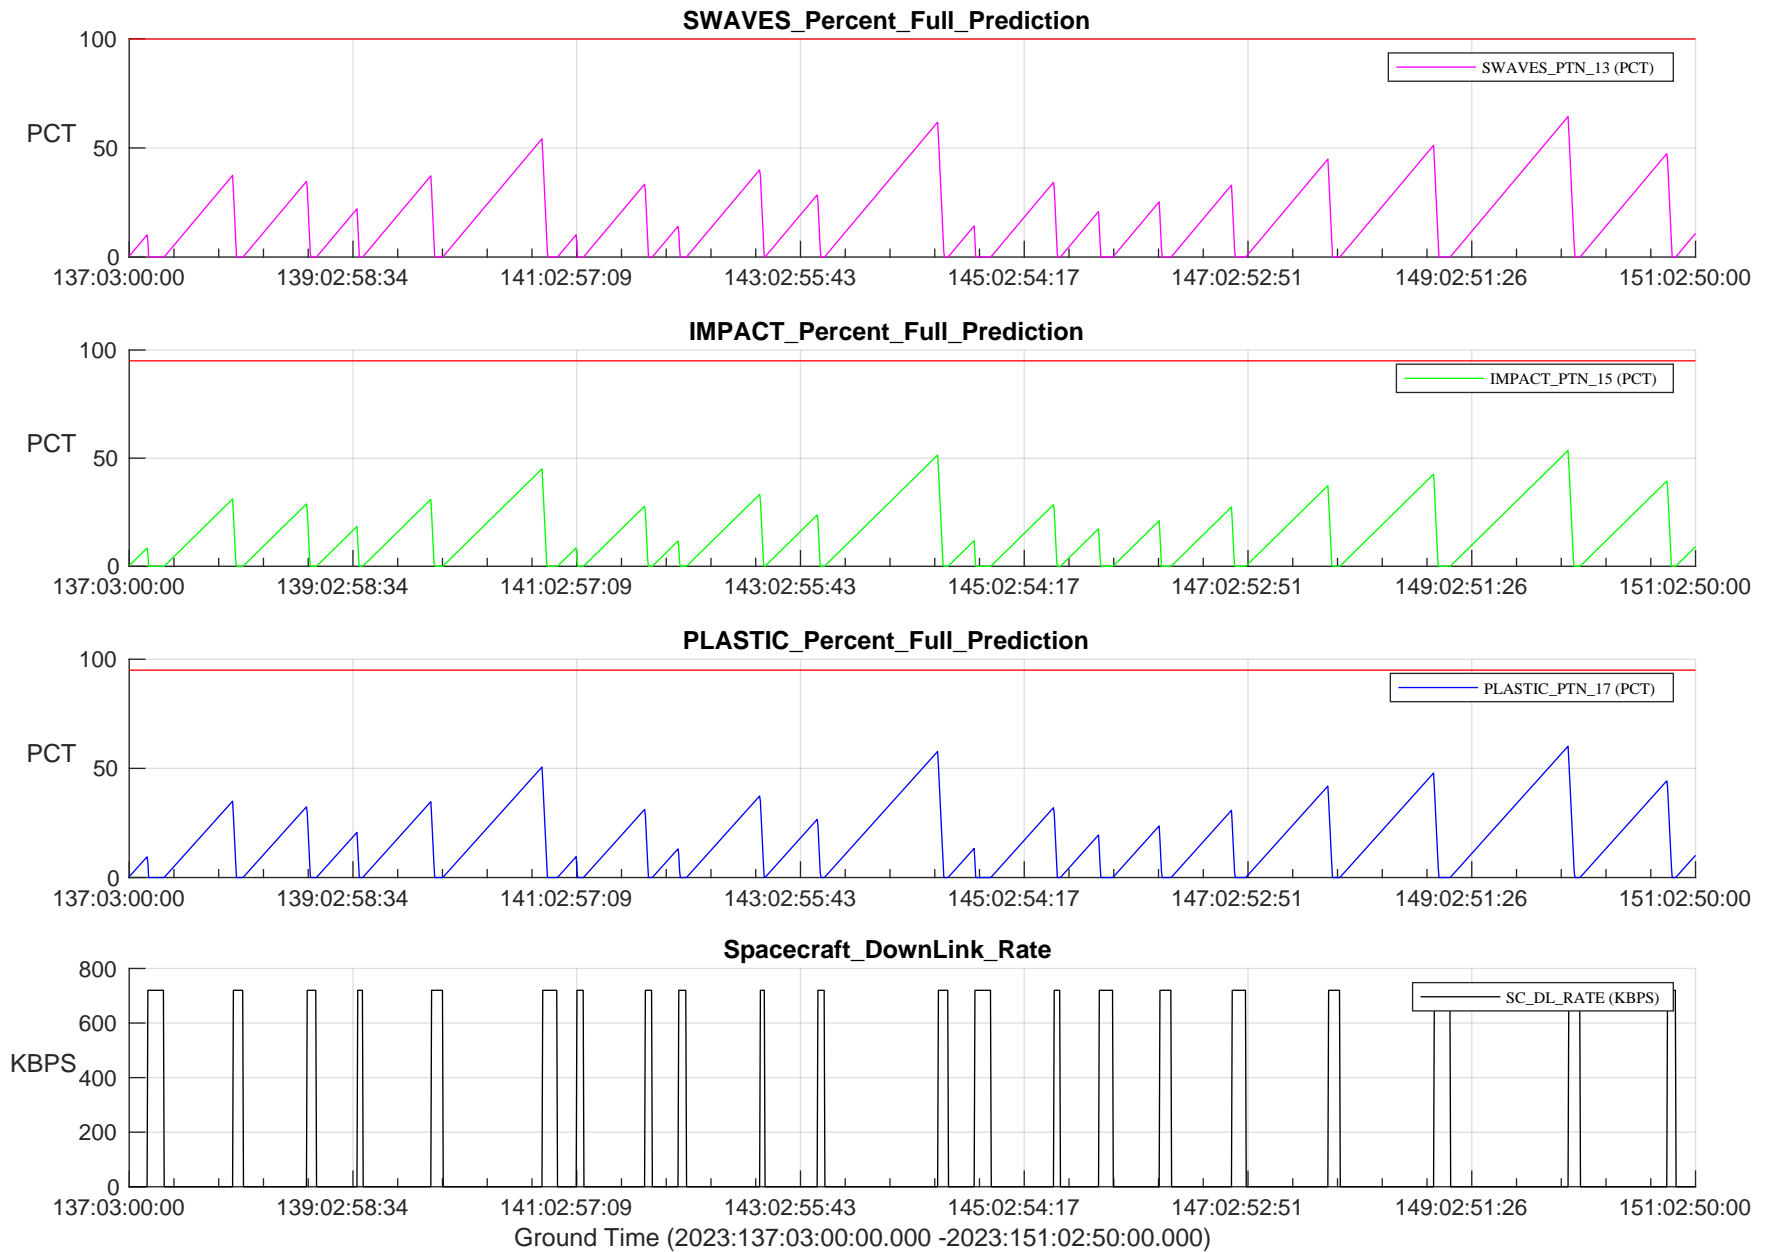

# STEREO AHEAD SSR PCT Full Prediction

/disks/d81/project/stereo/mops/assessment/ahead/automation/output/engdump/yesterdaily/ahead\_ssr\_predict\_2023\_137.csv

Date Created:05/17/2023 03:01:02 AM