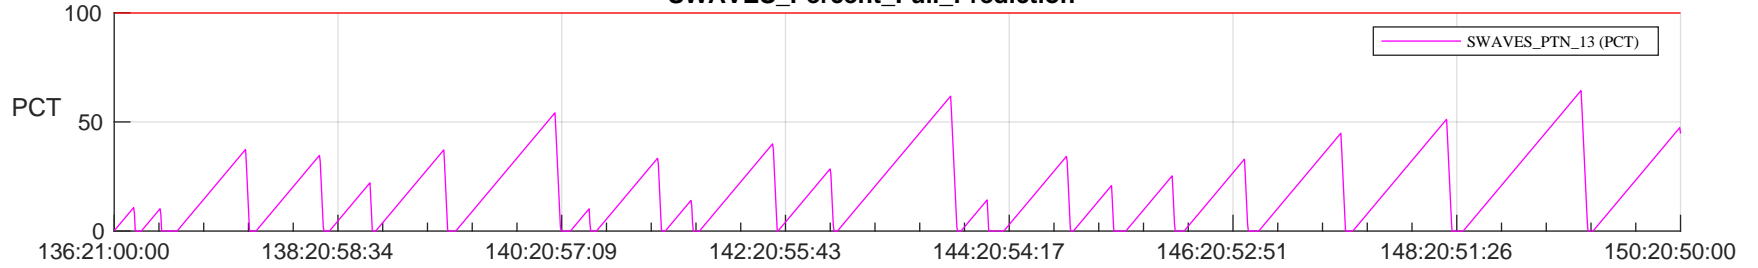

STEREO AHEAD SSR PCT Full Prediction

SWAVES_Percent_Full_Prediction

IMPACT_Percent_Full_Prediction

PLASTIC_Percent_Full_Prediction

Spacecraft_DownLink_Rate