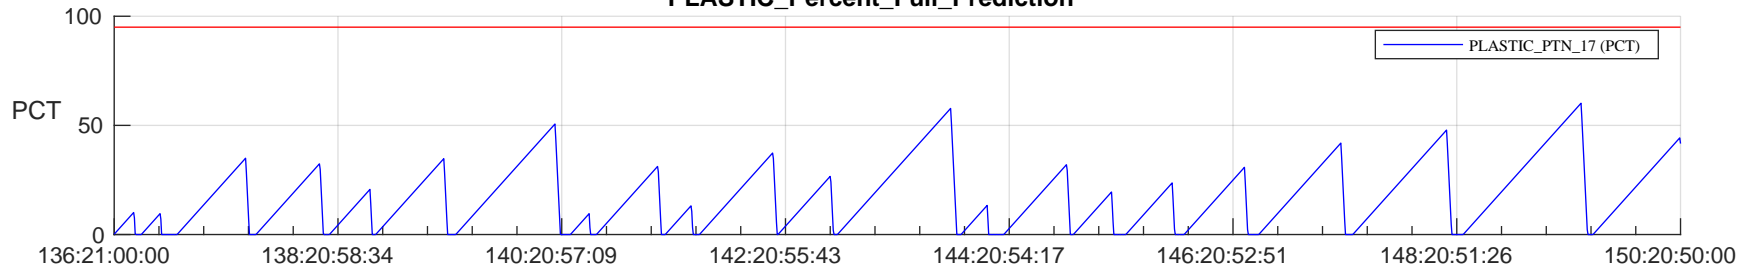

STEREO AHEAD SSR PCT Full Prediction

SWAVES_Percent_Full_Prediction

IMPACT_Percent_Full_Prediction

PLASTIC_Percent_Full_Prediction

Spacecraft_DownLink_Rate