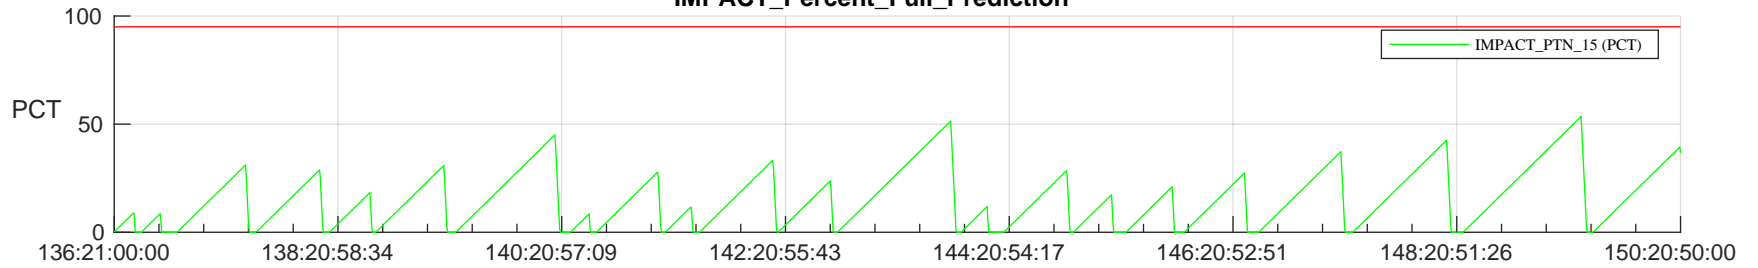

STEREO AHEAD SSR PCT Full Prediction

SWAVES_Percent_Full_Prediction

IMPACT_Percent_Full_Prediction

PLASTIC_Percent_Full_Prediction

Spacecraft_DownLink_Rate