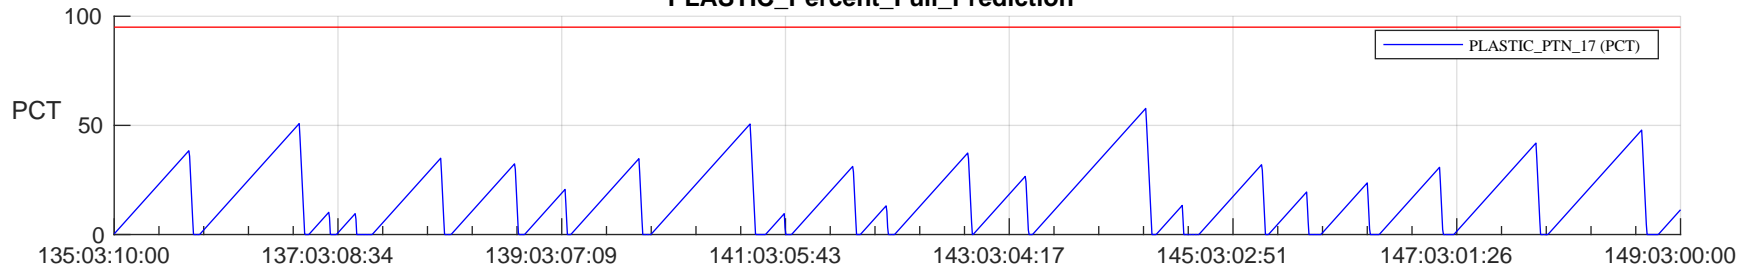

STEREO AHEAD SSR PCT Full Prediction

SWAVES_Percent_Full_Prediction

IMPACT_Percent_Full_Prediction

PLASTIC_Percent_Full_Prediction

Spacecraft_DownLink_Rate