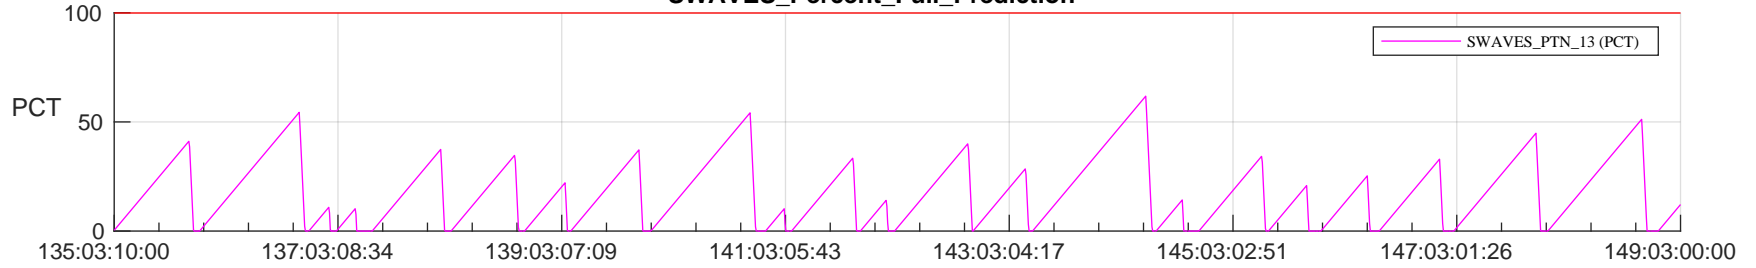

STEREO AHEAD SSR PCT Full Prediction

SWAVES_Percent_Full_Prediction

IMPACT_Percent_Full_Prediction

PLASTIC_Percent_Full_Prediction

Spacecraft_DownLink_Rate