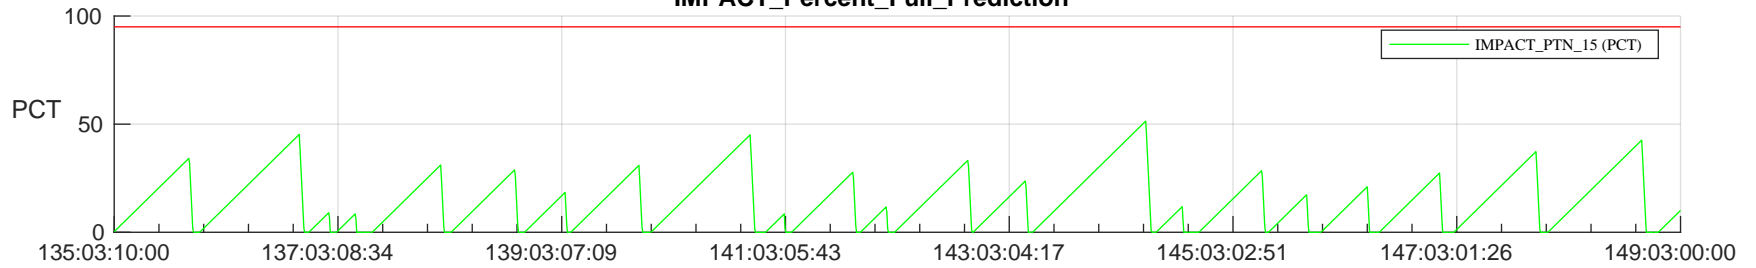

STEREO AHEAD SSR PCT Full Prediction

SWAVES_Percent_Full_Prediction

IMPACT_Percent_Full_Prediction

PLASTIC_Percent_Full_Prediction

Spacecraft_DownLink_Rate