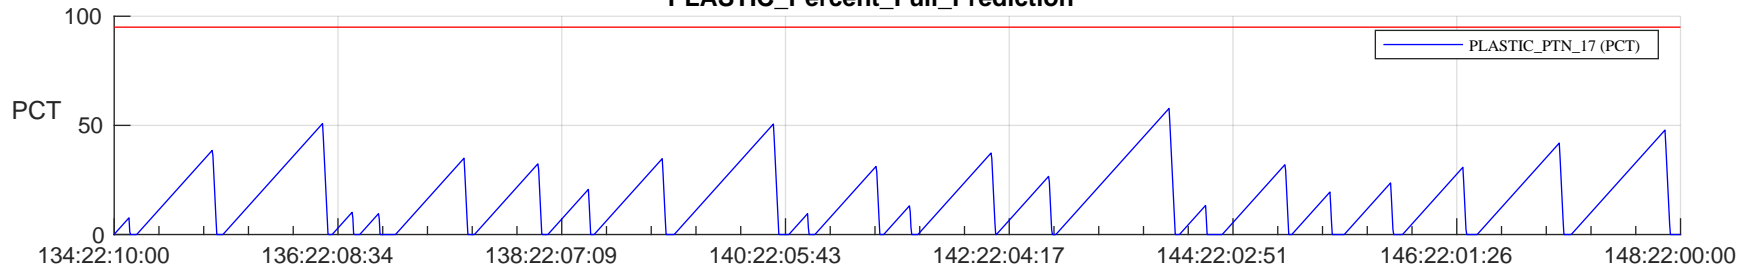

STEREO AHEAD SSR PCT Full Prediction

SWAVES_Percent_Full_Prediction

IMPACT_Percent_Full_Prediction

PLASTIC_Percent_Full_Prediction

Spacecraft_DownLink_Rate

Ground Time (2023:134:22:10:00.000 -2023:148:22:00:00.000)