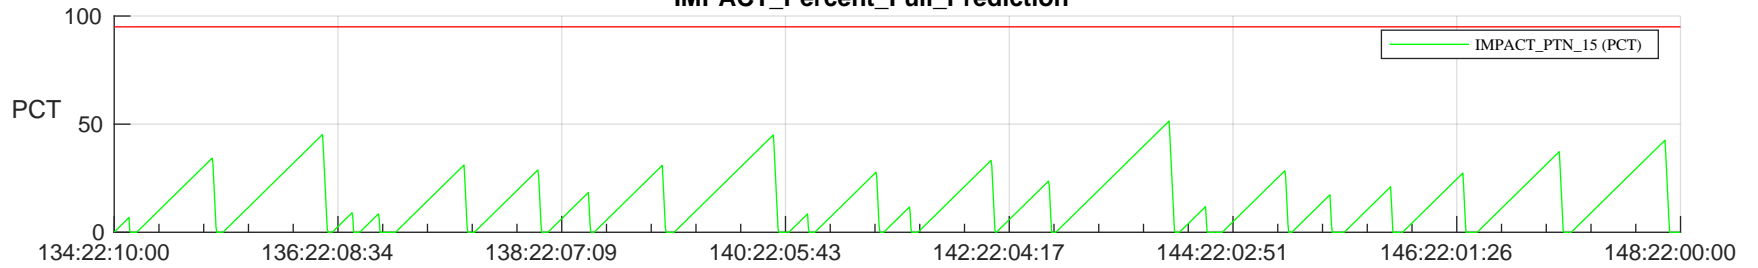

STEREO AHEAD SSR PCT Full Prediction

SWAVES_Percent_Full_Prediction

IMPACT_Percent_Full_Prediction

PLASTIC_Percent_Full_Prediction

Spacecraft_DownLink_Rate

Ground Time (2023:134:22:10:00.000 -2023:148:22:00:00.000)