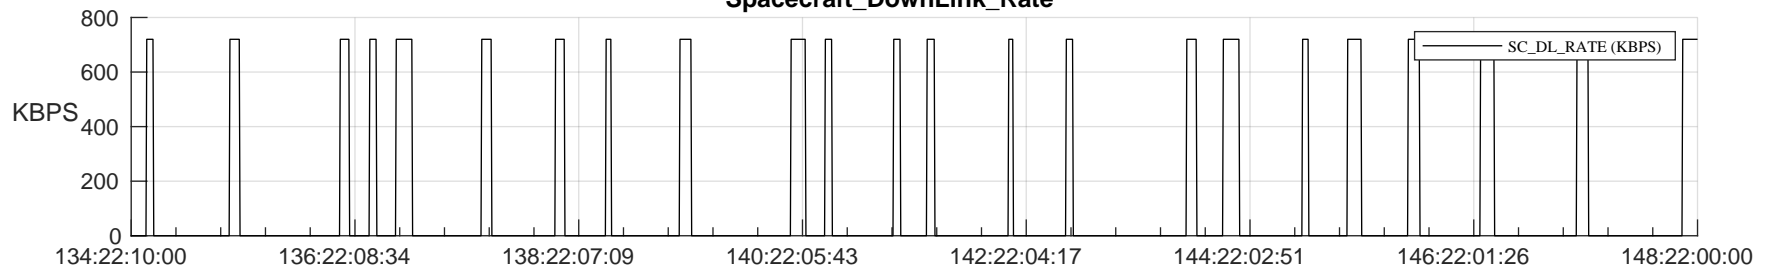

STEREO AHEAD SSR PCT Full Prediction

SWAVES_Percent_Full_Prediction

IMPACT_Percent_Full_Prediction

PLASTIC_Percent_Full_Prediction

Spacecraft_DownLink_Rate

Ground Time (2023:134:22:10:00.000 -2023:148:22:00:00.000)