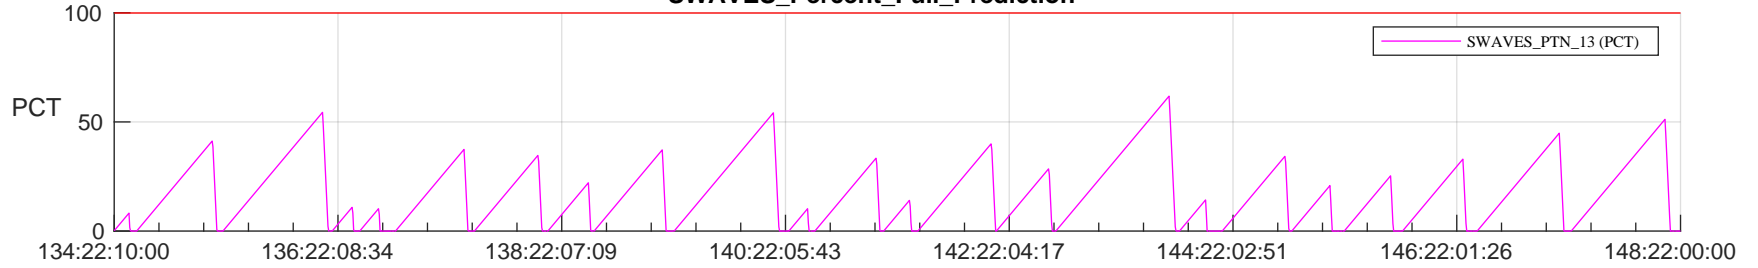

STEREO AHEAD SSR PCT Full Prediction

SWAVES_Percent_Full_Prediction

IMPACT_Percent_Full_Prediction

PLASTIC_Percent_Full_Prediction

Spacecraft_DownLink_Rate

Ground Time (2023:134:22:10:00.000 -2023:148:22:00:00.000)