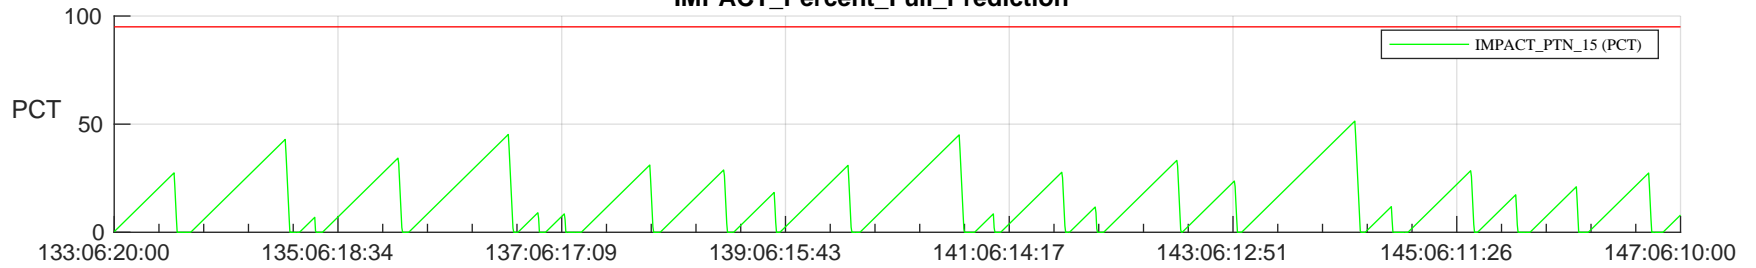

IMPACT_Percent_Full_Prediction