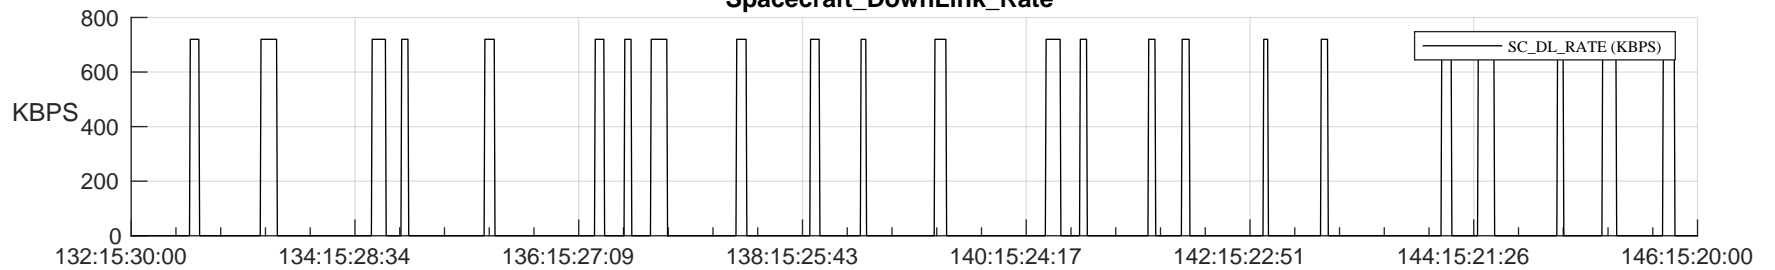

STEREO AHEAD SSR PCT Full Prediction

SWAVES_Percent_Full_Prediction

IMPACT_Percent_Full_Prediction

PLASTIC_Percent_Full_Prediction

Spacecraft_DownLink_Rate

Ground Time (2023:132:15:30:00.000 -2023:146:15:20:00.000)