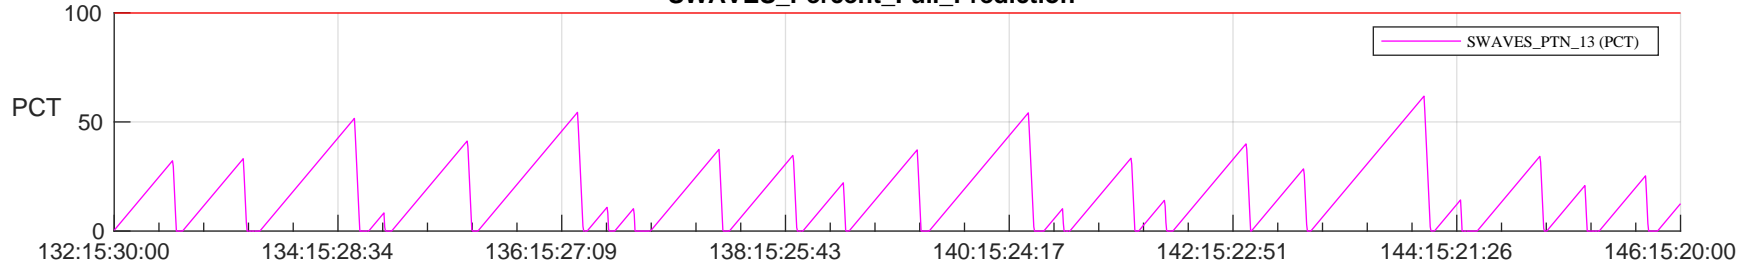

STEREO AHEAD SSR PCT Full Prediction

SWAVES_Percent_Full_Prediction

IMPACT_Percent_Full_Prediction

PLASTIC_Percent_Full_Prediction

Spacecraft_DownLink_Rate

Ground Time (2023:132:15:30:00.000 -2023:146:15:20:00.000)