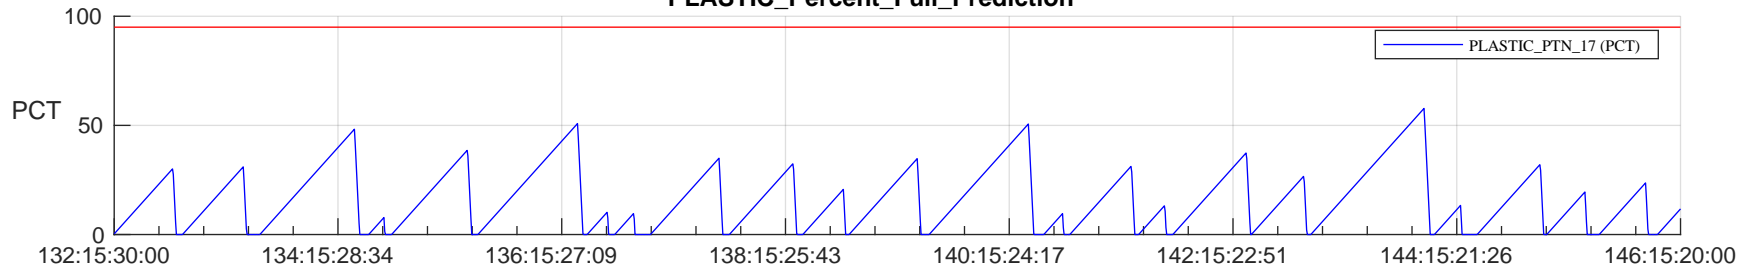

STEREO AHEAD SSR PCT Full Prediction

SWAVES_Percent_Full_Prediction

IMPACT_Percent_Full_Prediction

PLASTIC_Percent_Full_Prediction

Spacecraft_DownLink_Rate

Ground Time (2023:132:15:30:00.000 -2023:146:15:20:00.000)