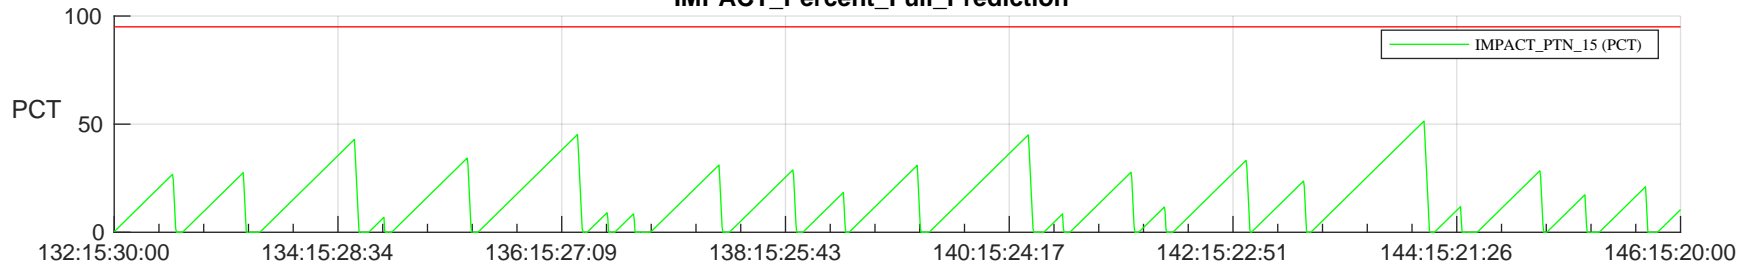

STEREO AHEAD SSR PCT Full Prediction

SWAVES_Percent_Full_Prediction

IMPACT_Percent_Full_Prediction

PLASTIC_Percent_Full_Prediction

Spacecraft_DownLink_Rate

Ground Time (2023:132:15:30:00.000 -2023:146:15:20:00.000)