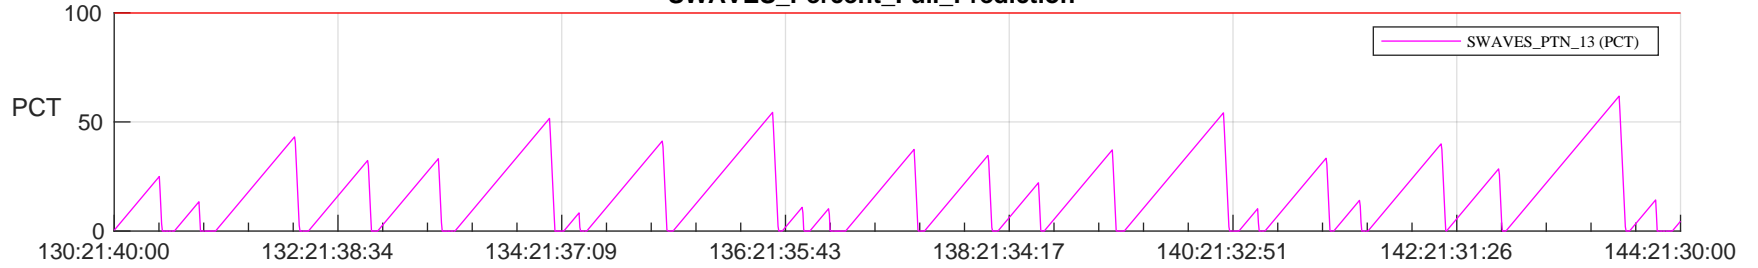

# STEREO AHEAD SSR PCT Full Prediction

## SWAVES\_Percent\_Full\_Prediction