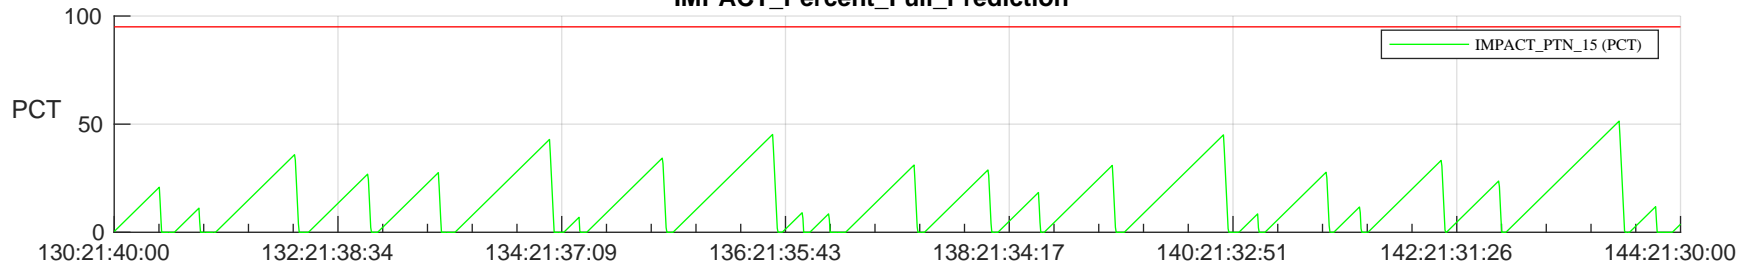

IMPACT_Percent_Full_Prediction