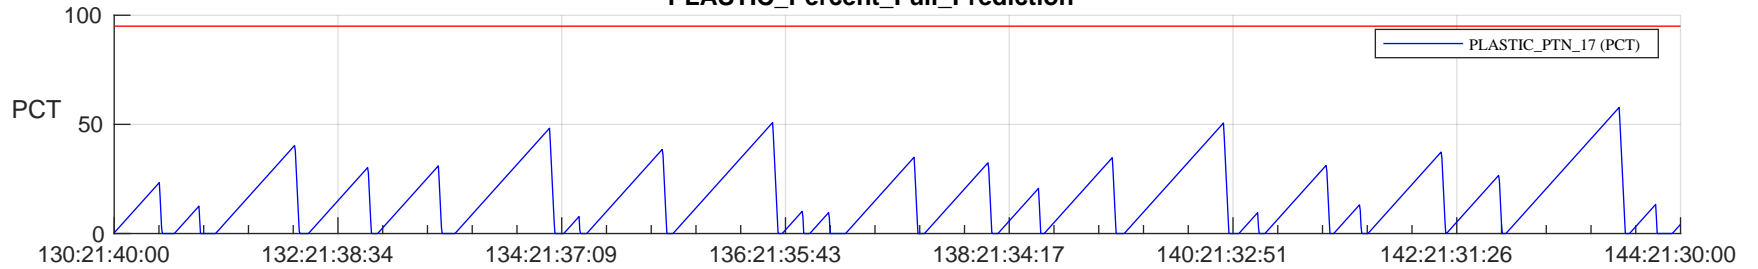

PLASTIC_Percent_Full_Prediction