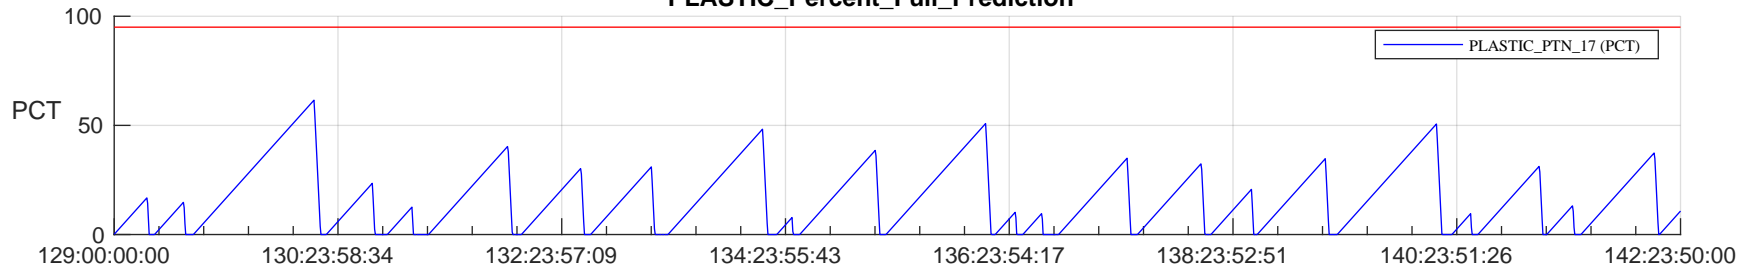

PLASTIC_Percent_Full_Prediction