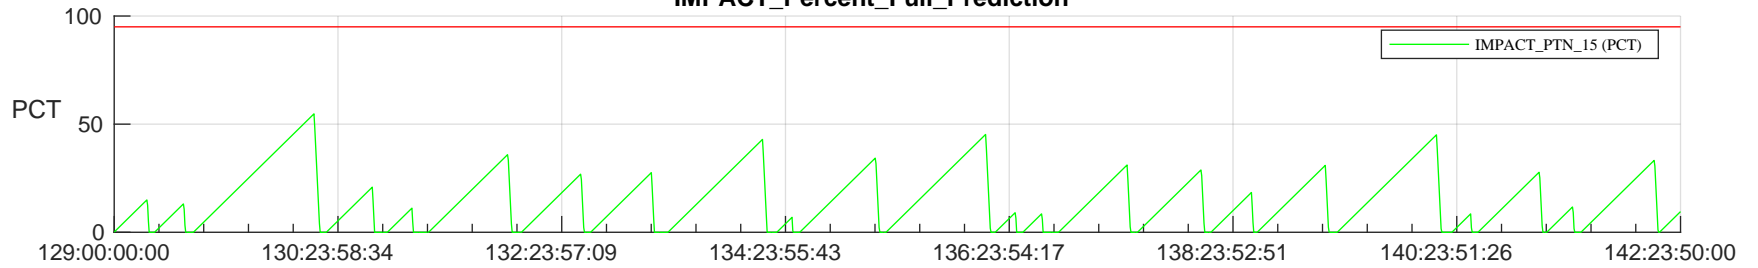

IMPACT_Percent_Full_Prediction