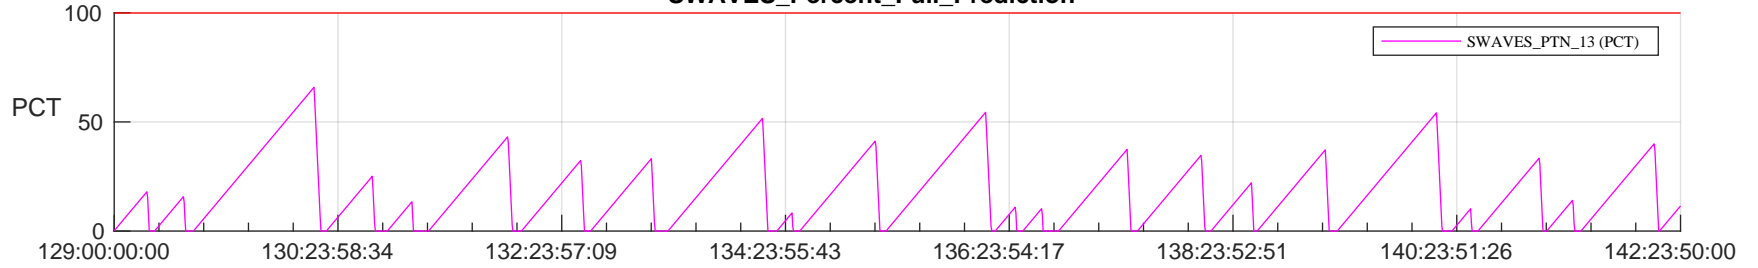

# STEREO AHEAD SSR PCT Full Prediction

## SWAVES\_Percent\_Full\_Prediction