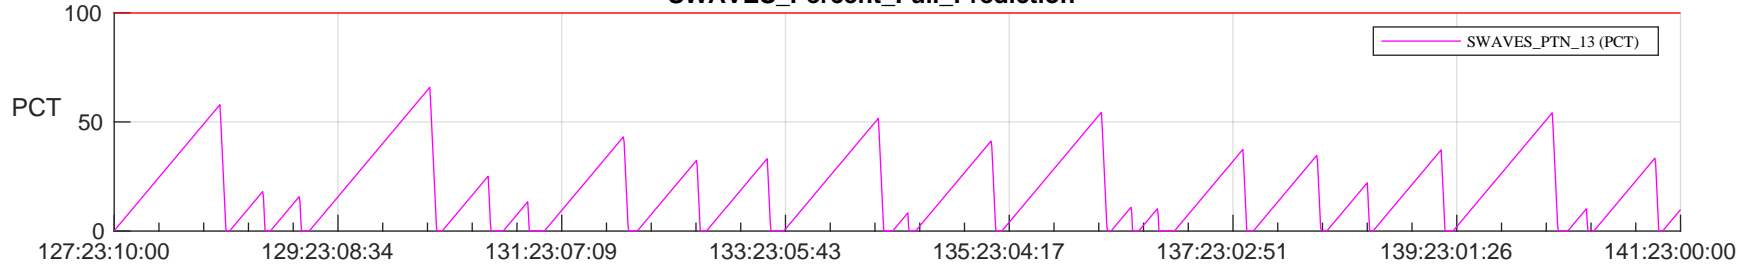

STEREO AHEAD SSR PCT Full Prediction

SWAVES_Percent_Full_Prediction

IMPACT_Percent_Full_Prediction

PLASTIC_Percent_Full_Prediction

Spacecraft_DownLink_Rate

Ground Time (2023:127:23:10:00.000 -2023:141:23:00:00.000)