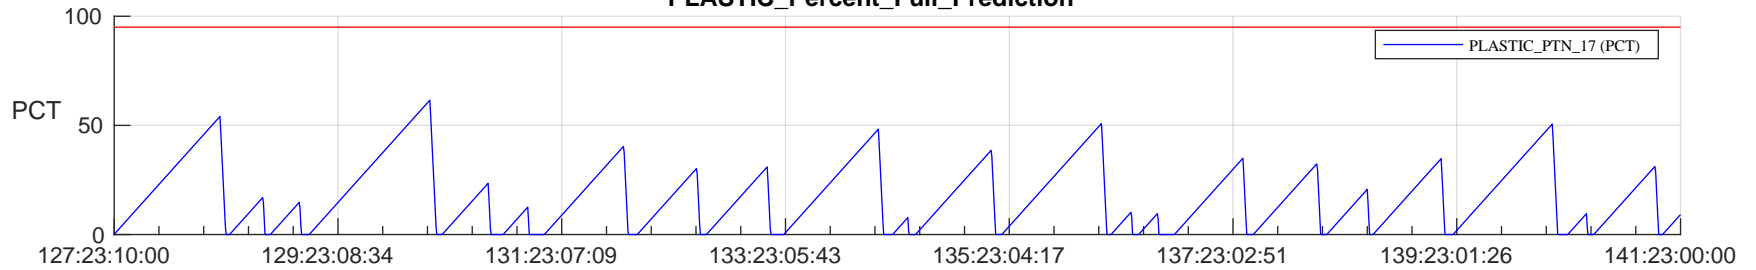

STEREO AHEAD SSR PCT Full Prediction

SWAVES_Percent_Full_Prediction

IMPACT_Percent_Full_Prediction

PLASTIC_Percent_Full_Prediction

Spacecraft_DownLink_Rate

Ground Time (2023:127:23:10:00.000 -2023:141:23:00:00.000)