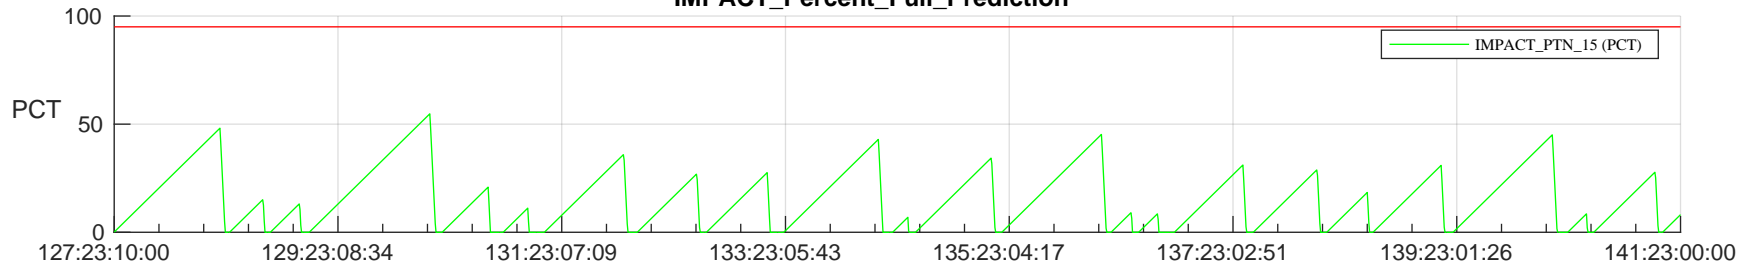

STEREO AHEAD SSR PCT Full Prediction

SWAVES_Percent_Full_Prediction

IMPACT_Percent_Full_Prediction

PLASTIC_Percent_Full_Prediction

Spacecraft_DownLink_Rate

Ground Time (2023:127:23:10:00.000 -2023:141:23:00:00.000)