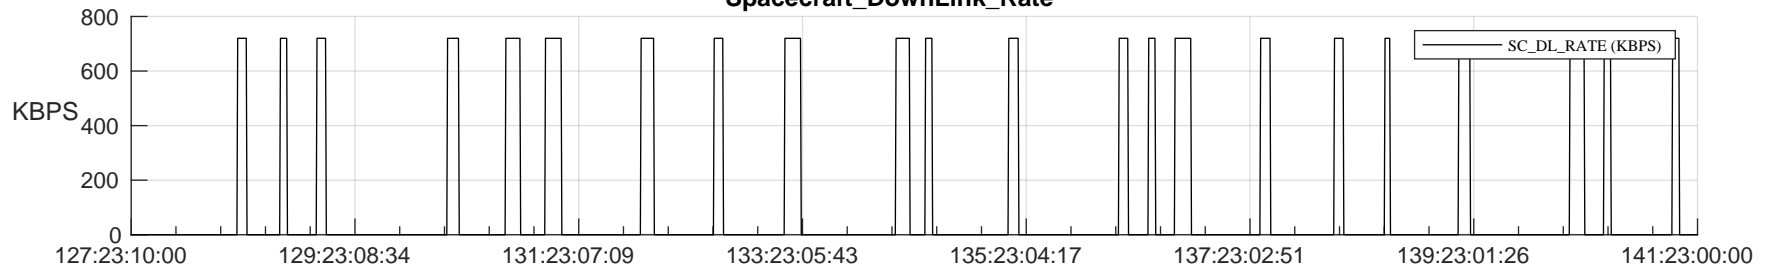

STEREO AHEAD SSR PCT Full Prediction

SWAVES_Percent_Full_Prediction

IMPACT_Percent_Full_Prediction

PLASTIC_Percent_Full_Prediction

Spacecraft_DownLink_Rate

Ground Time (2023:127:23:10:00.000 -2023:141:23:00:00.000)