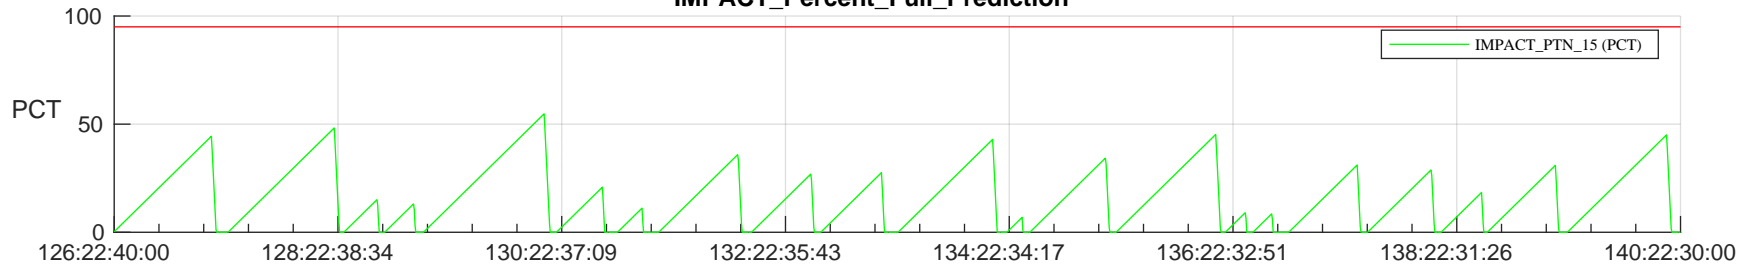

STEREO AHEAD SSR PCT Full Prediction

SWAVES_Percent_Full_Prediction

IMPACT_Percent_Full_Prediction

PLASTIC_Percent_Full_Prediction

Spacecraft_DownLink_Rate

Ground Time (2023:126:22:40:00.000 -2023:140:22:30:00.000)