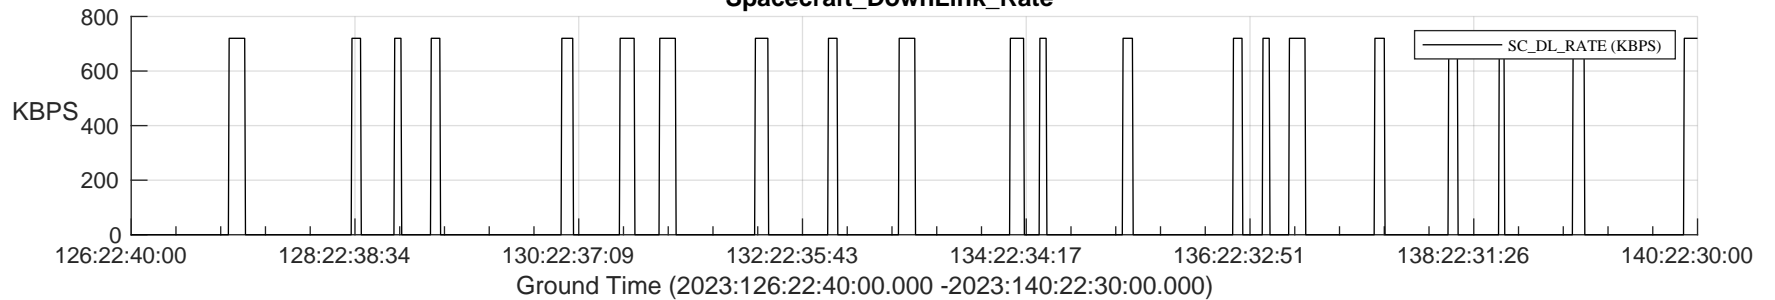

STEREO AHEAD SSR PCT Full Prediction

SWAVES_Percent_Full_Prediction

IMPACT_Percent_Full_Prediction

PLASTIC_Percent_Full_Prediction

Spacecraft_DownLink_Rate

Ground Time (2023:126:22:40:00.000 -2023:140:22:30:00.000)