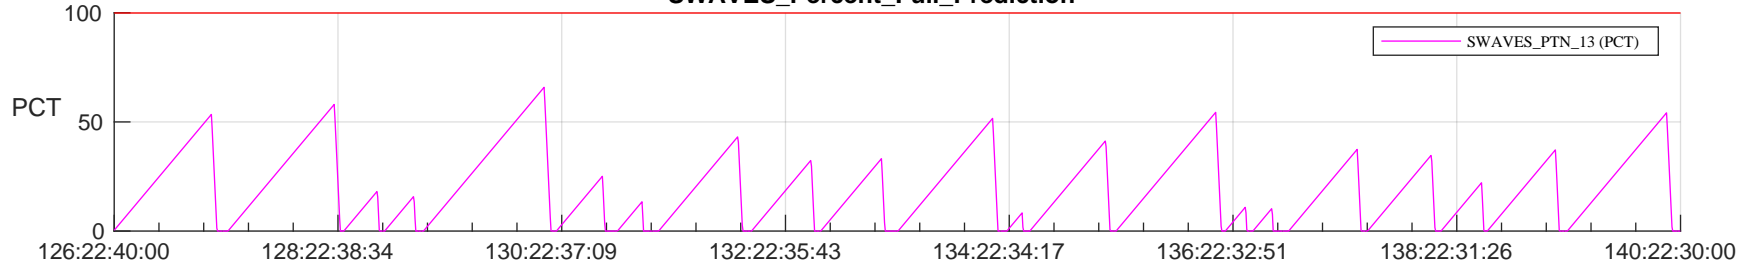

STEREO AHEAD SSR PCT Full Prediction

SWAVES_Percent_Full_Prediction

IMPACT_Percent_Full_Prediction

PLASTIC_Percent_Full_Prediction

Spacecraft_DownLink_Rate

Ground Time (2023:126:22:40:00.000 -2023:140:22:30:00.000)