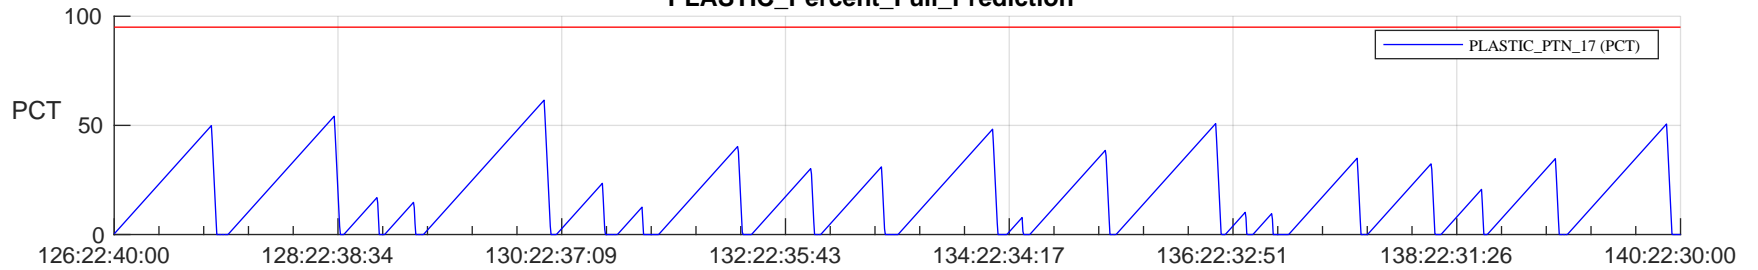

STEREO AHEAD SSR PCT Full Prediction

SWAVES_Percent_Full_Prediction

IMPACT_Percent_Full_Prediction

PLASTIC_Percent_Full_Prediction

Spacecraft_DownLink_Rate

Ground Time (2023:126:22:40:00.000 -2023:140:22:30:00.000)