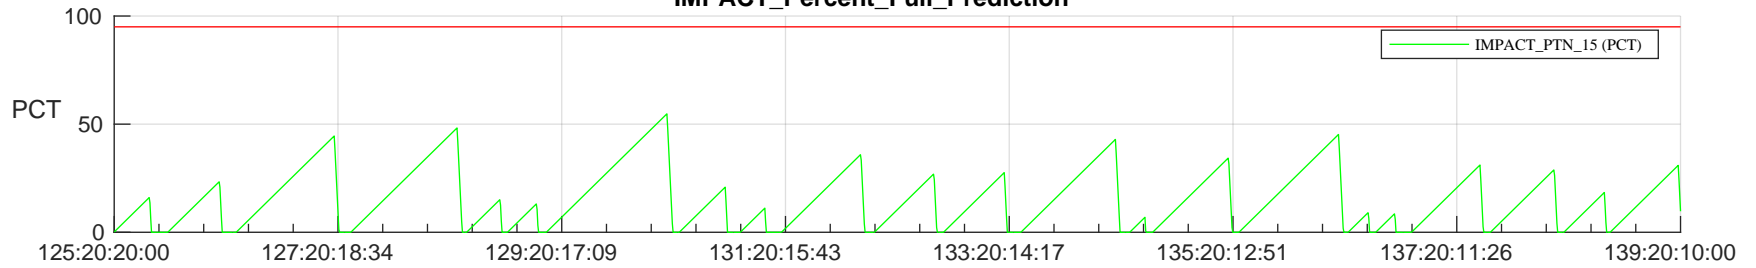

STEREO AHEAD SSR PCT Full Prediction

SWAVES_Percent_Full_Prediction

IMPACT_Percent_Full_Prediction

PLASTIC_Percent_Full_Prediction

Spacecraft_DownLink_Rate

Ground Time (2023:125:20:20:00.000 -2023:139:20:10:00.000)