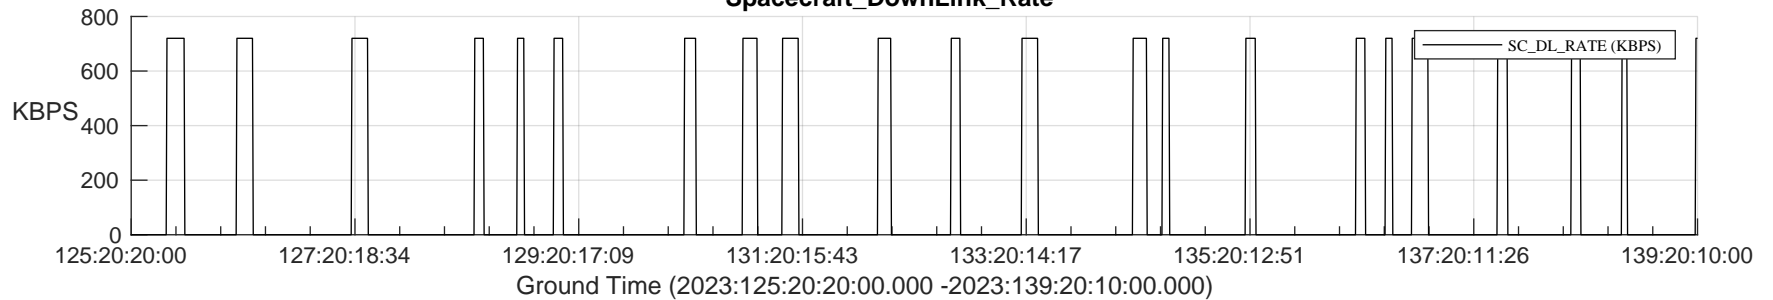

STEREO AHEAD SSR PCT Full Prediction

SWAVES_Percent_Full_Prediction

IMPACT_Percent_Full_Prediction

PLASTIC_Percent_Full_Prediction

Spacecraft_DownLink_Rate

Ground Time (2023:125:20:20:00.000 -2023:139:20:10:00.000)