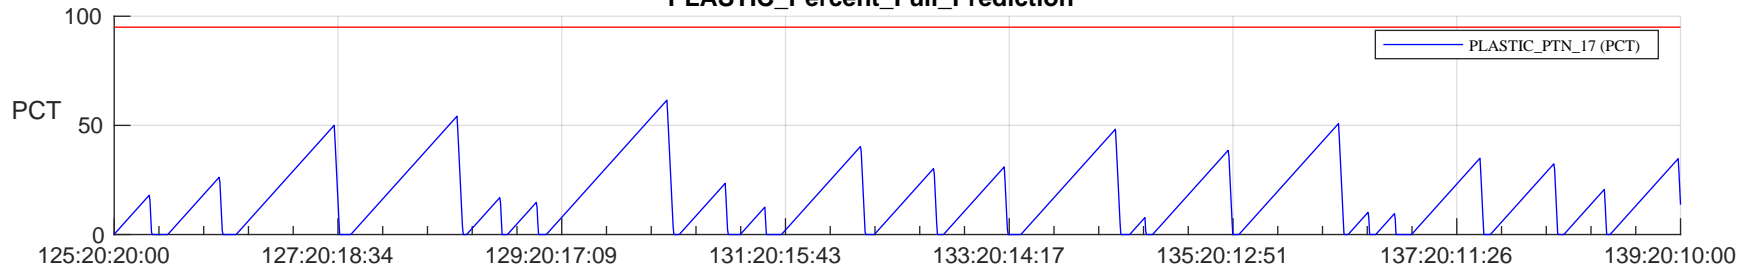

STEREO AHEAD SSR PCT Full Prediction

SWAVES_Percent_Full_Prediction

IMPACT_Percent_Full_Prediction

PLASTIC_Percent_Full_Prediction

Spacecraft_DownLink_Rate

Ground Time (2023:125:20:20:00.000 -2023:139:20:10:00.000)