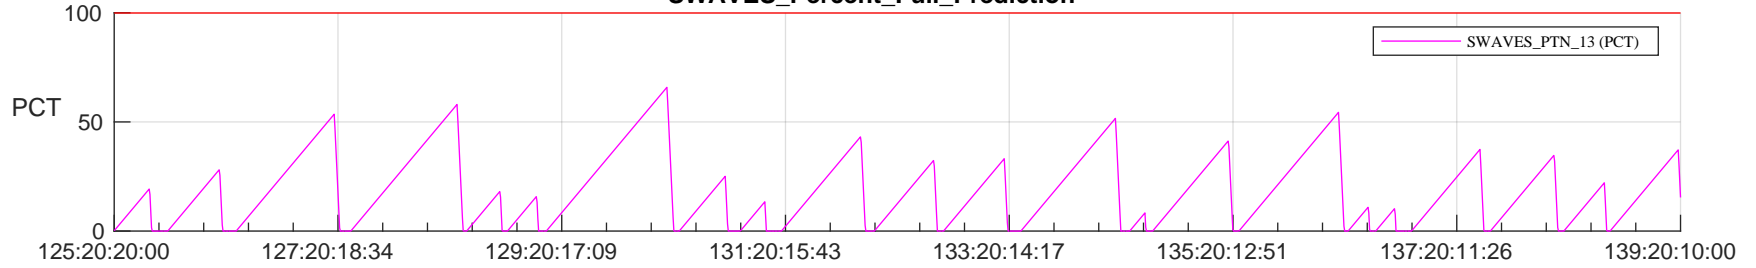

STEREO AHEAD SSR PCT Full Prediction

SWAVES_Percent_Full_Prediction

IMPACT_Percent_Full_Prediction

PLASTIC_Percent_Full_Prediction

Spacecraft_DownLink_Rate

Ground Time (2023:125:20:20:00.000 -2023:139:20:10:00.000)