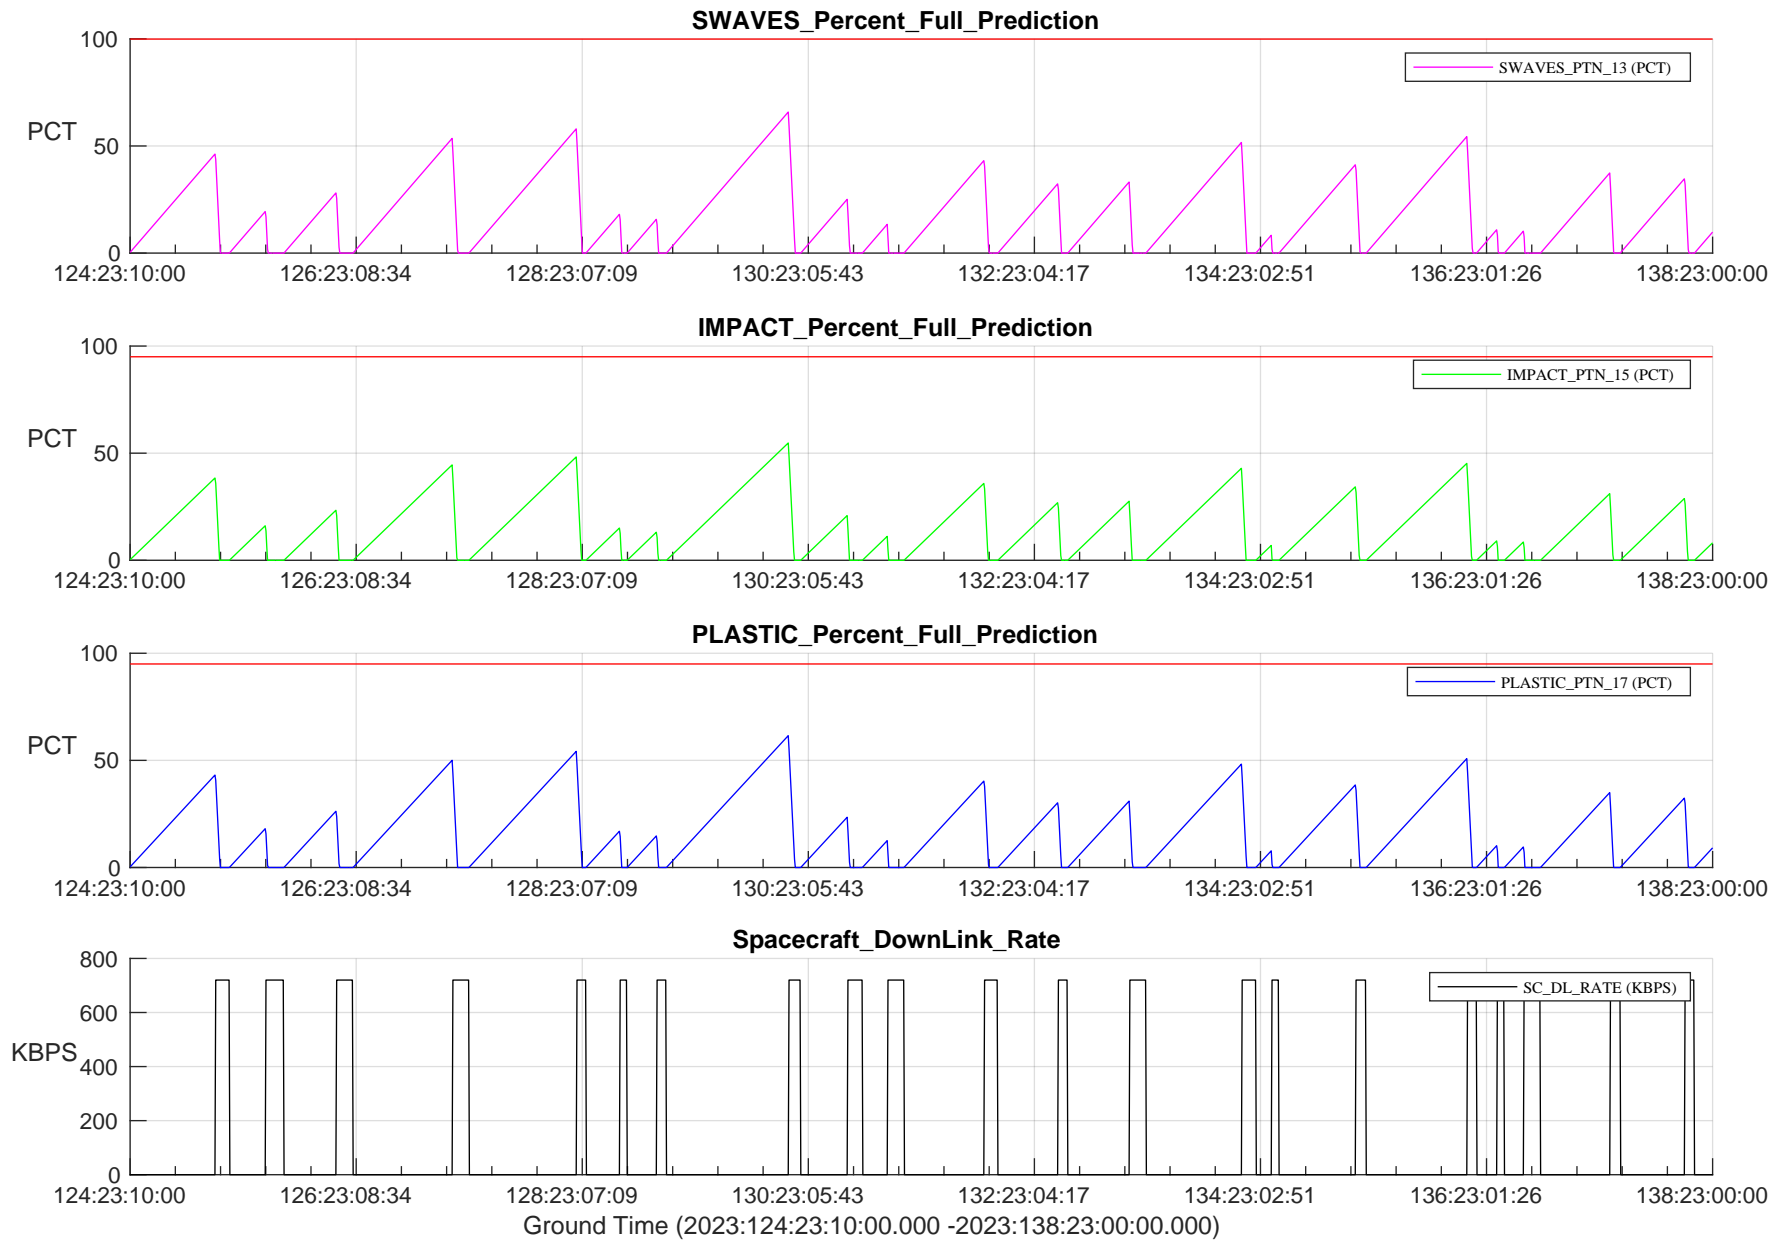

# STEREO AHEAD SSR PCT Full Prediction

/disks/d81/project/stereo/mops/assessment/ahead/automation/output/engdump/yesterdaily/ahead\_ssr\_predict\_2023\_124.csv

Date Created:05/04/2023 11:10:49 PM