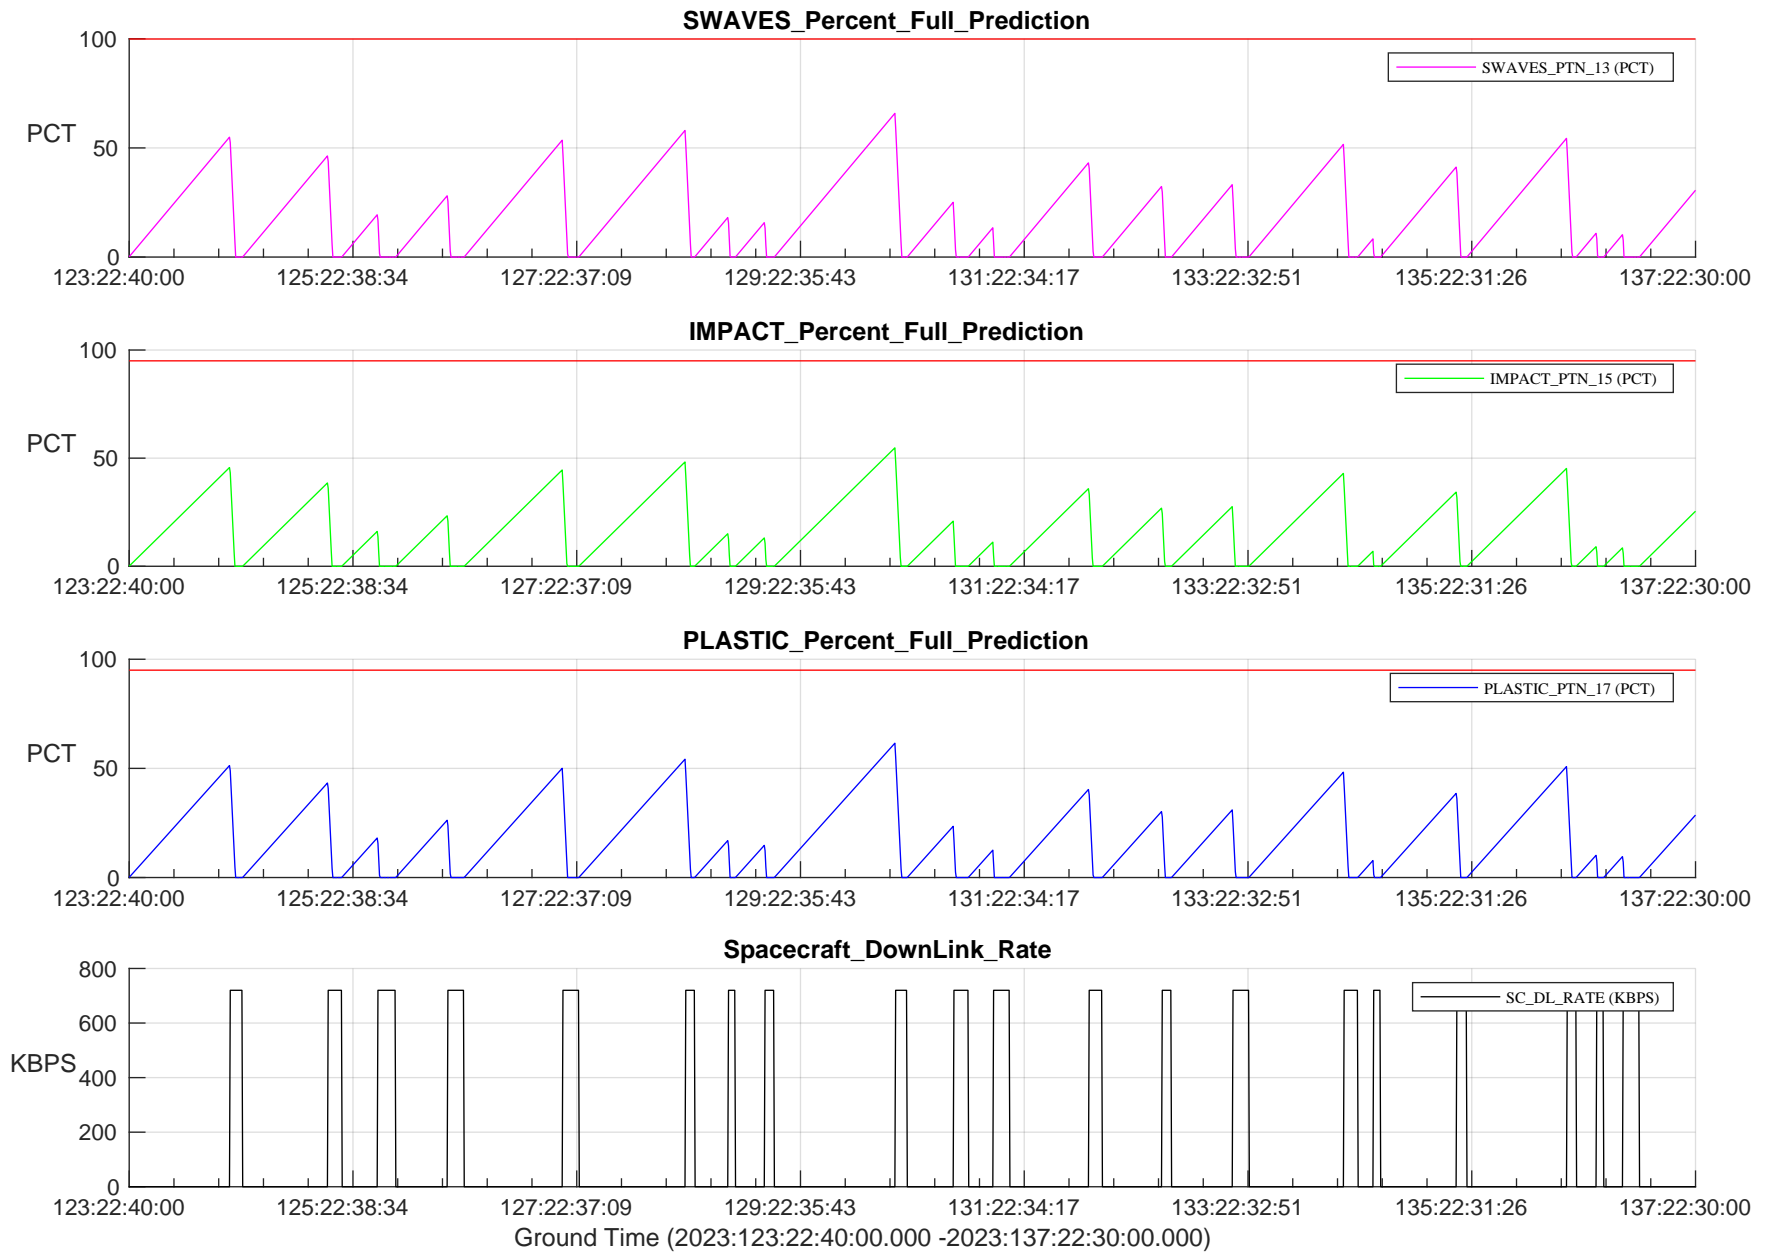

STEREO AHEAD SSR PCT Full Prediction

/disks/d81/project/stereo/mops/assessment/ahead/automation/output/engdump/yesterdaily/ahead_ssr_predict_2023_123.csv

Date Created:05/03/2023 10:45:48 PM