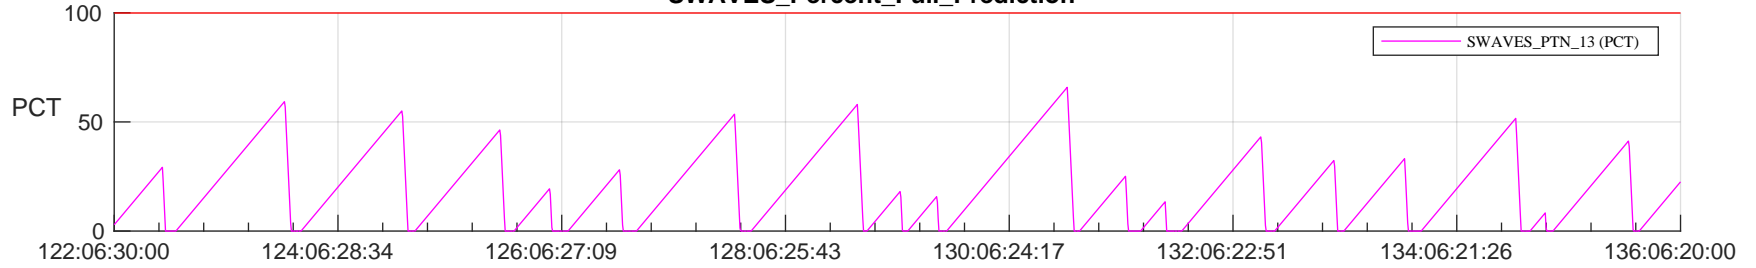

STEREO AHEAD SSR PCT Full Prediction

SWAVES_Percent_Full_Prediction

IMPACT_Percent_Full_Prediction

PLASTIC_Percent_Full_Prediction

Spacecraft_DownLink_Rate