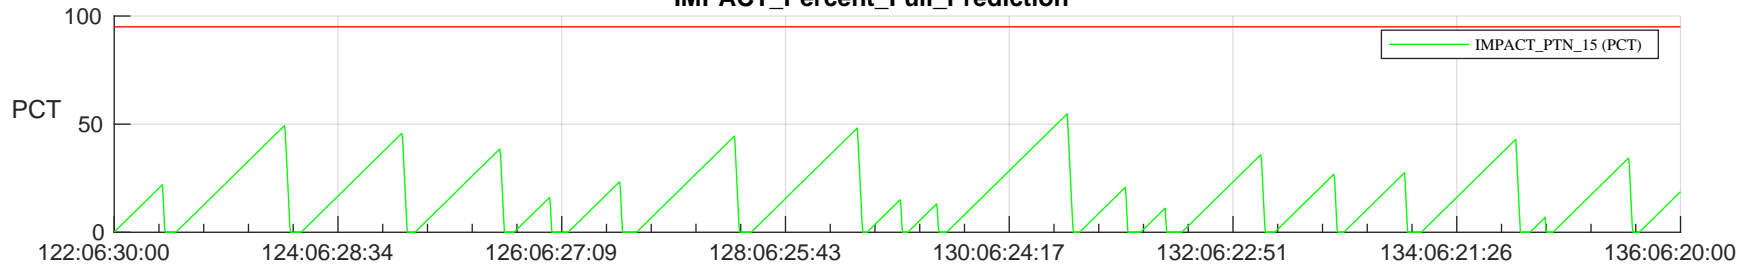

STEREO AHEAD SSR PCT Full Prediction

SWAVES_Percent_Full_Prediction

IMPACT_Percent_Full_Prediction

PLASTIC_Percent_Full_Prediction

Spacecraft_DownLink_Rate