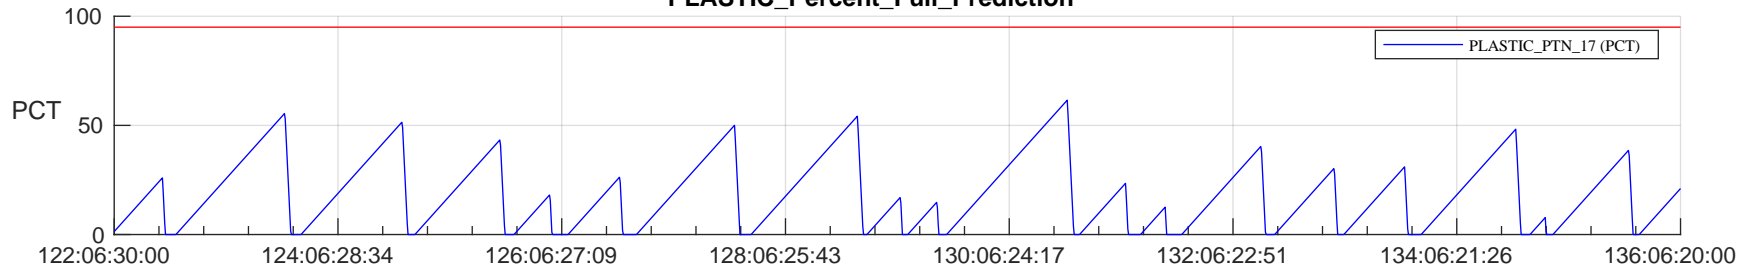

STEREO AHEAD SSR PCT Full Prediction

SWAVES_Percent_Full_Prediction

IMPACT_Percent_Full_Prediction

PLASTIC_Percent_Full_Prediction

Spacecraft_DownLink_Rate