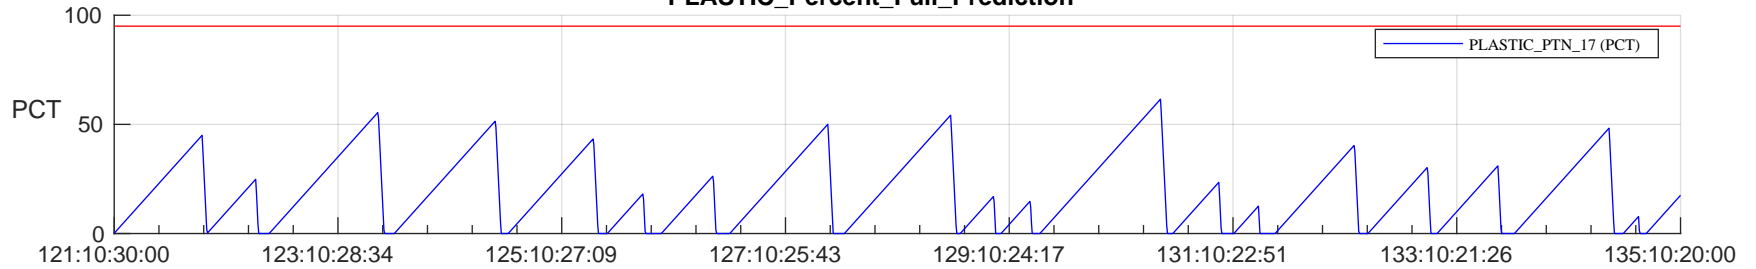

PLASTIC_Percent_Full_Prediction