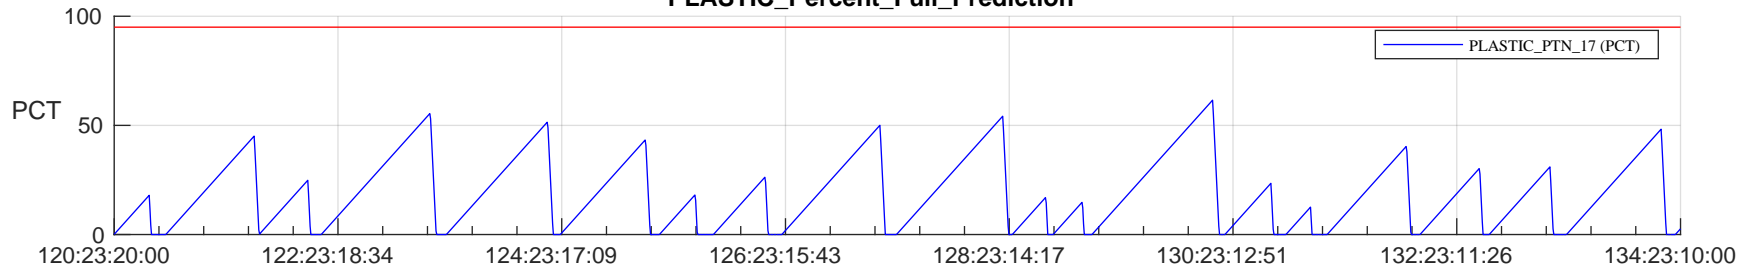

PLASTIC_Percent_Full_Prediction