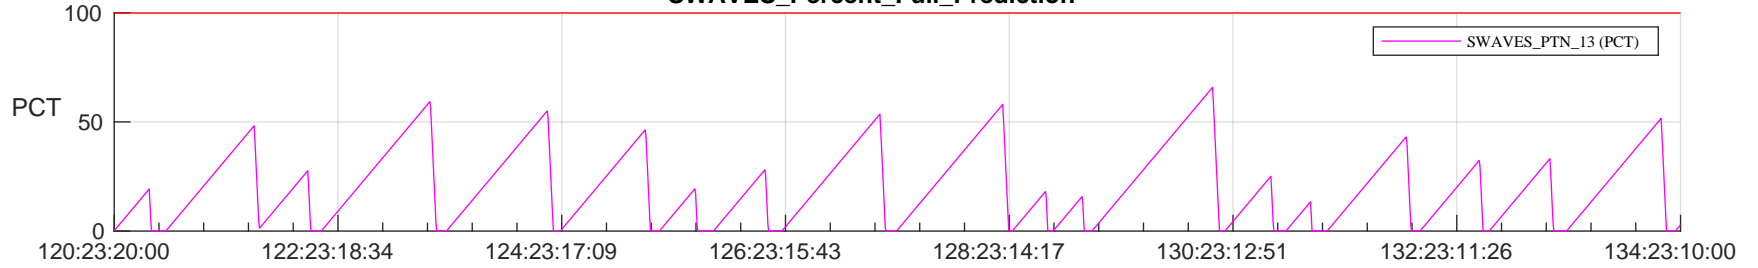

# STEREO AHEAD SSR PCT Full Prediction

## SWAVES\_Percent\_Full\_Prediction