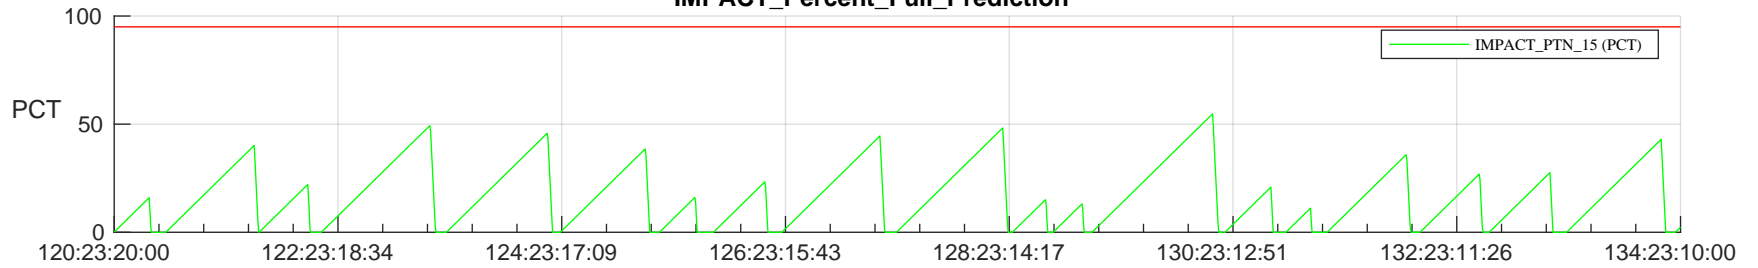

IMPACT_Percent_Full_Prediction