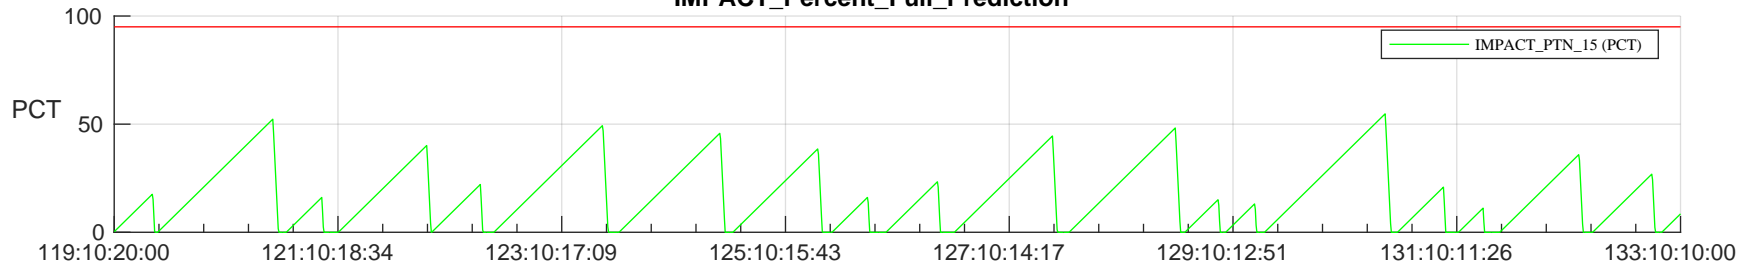

STEREO AHEAD SSR PCT Full Prediction

SWAVES_Percent_Full_Prediction

IMPACT_Percent_Full_Prediction

PLASTIC_Percent_Full_Prediction

Spacecraft_DownLink_Rate