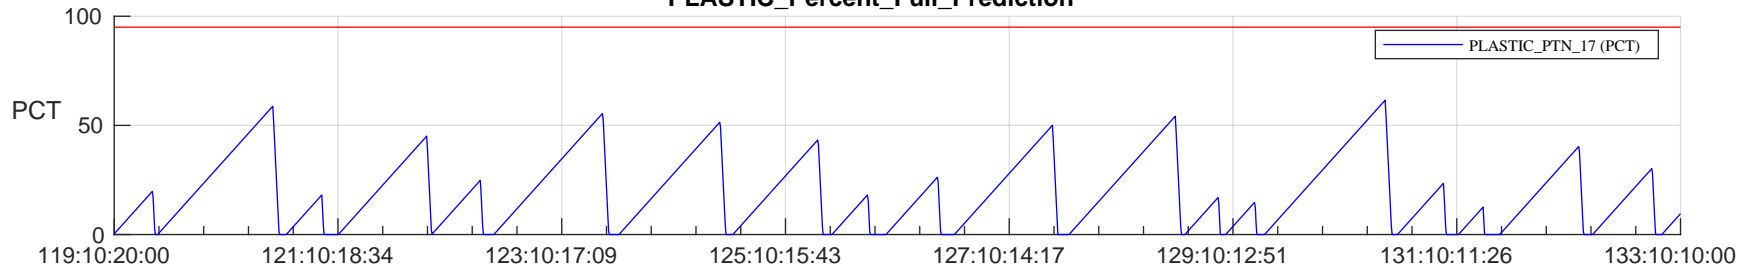

STEREO AHEAD SSR PCT Full Prediction

SWAVES_Percent_Full_Prediction

IMPACT_Percent_Full_Prediction

PLASTIC_Percent_Full_Prediction

Spacecraft_DownLink_Rate