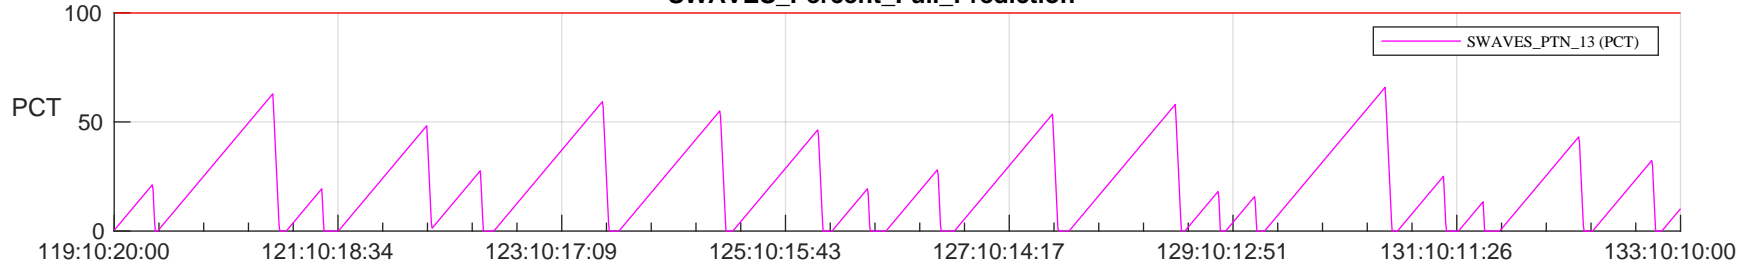

STEREO AHEAD SSR PCT Full Prediction

SWAVES_Percent_Full_Prediction

IMPACT_Percent_Full_Prediction

PLASTIC_Percent_Full_Prediction

Spacecraft_DownLink_Rate