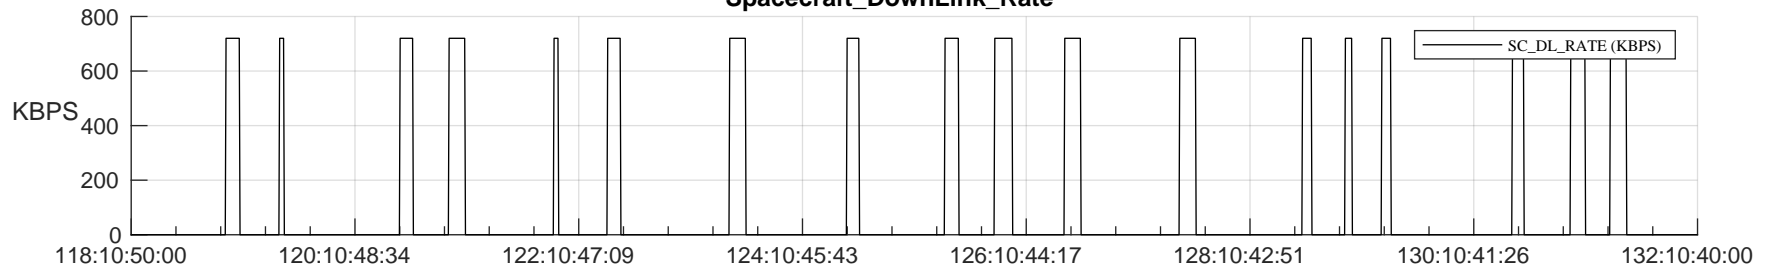

## SWAVES\_Percent\_Full\_Prediction

## Spacecraft\_DownLink\_Rate

Ground Time (2023:118:10:50:00.000 -2023:132:10:40:00.000)