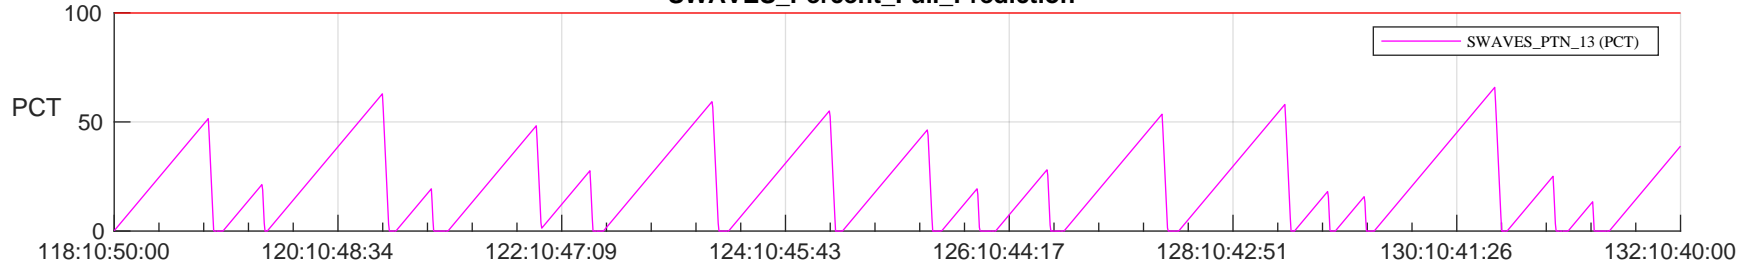

# STEREO AHEAD SSR PCT Full Prediction

## SWAVES\_Percent\_Full\_Prediction

## Spacecraft\_DownLink\_Rate

Ground Time (2023:118:10:50:00.000 -2023:132:10:40:00.000)