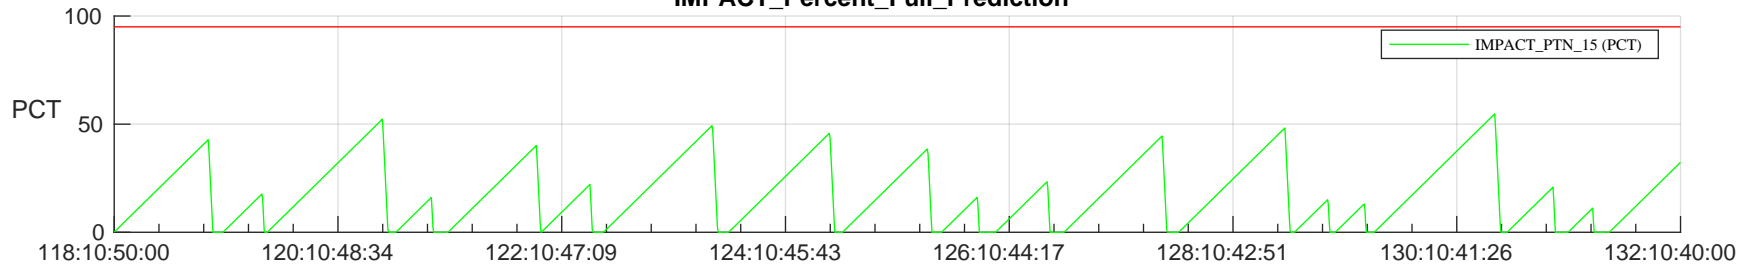

IMPACT_Percent_Full_Prediction