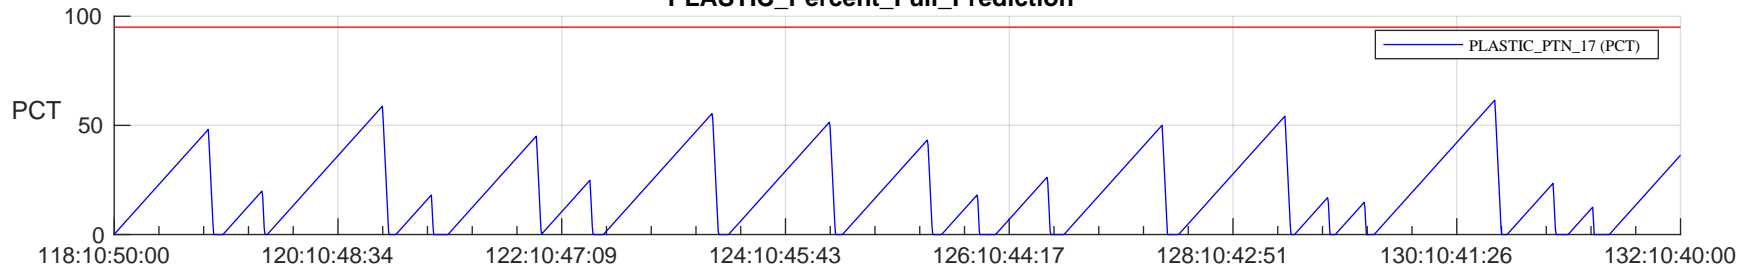

# STEREO AHEAD SSR PCT Full Prediction

## SWAVES\_Percent\_Full\_Prediction

## Spacecraft\_DownLink\_Rate

Ground Time (2023:118:10:50:00.000 -2023:132:10:40:00.000)