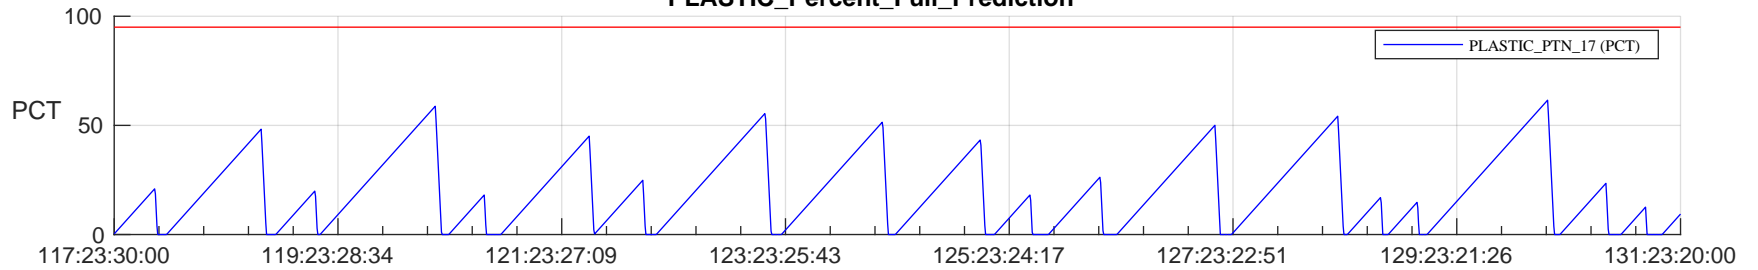

STEREO AHEAD SSR PCT Full Prediction

SWAVES_Percent_Full_Prediction

IMPACT_Percent_Full_Prediction

PLASTIC_Percent_Full_Prediction

Spacecraft_DownLink_Rate

Ground Time (2023:117:23:30:00.000 -2023:131:23:20:00.000)