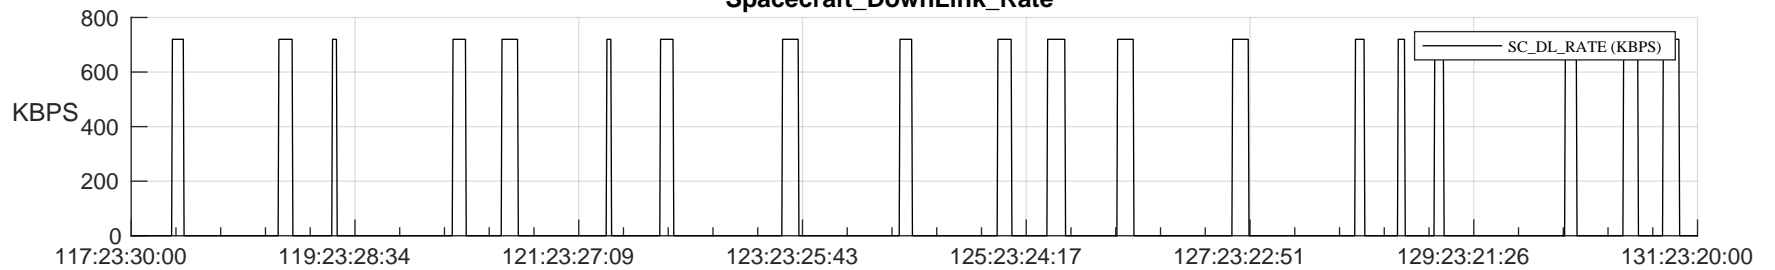

STEREO AHEAD SSR PCT Full Prediction

SWAVES_Percent_Full_Prediction

IMPACT_Percent_Full_Prediction

PLASTIC_Percent_Full_Prediction

Spacecraft_DownLink_Rate

Ground Time (2023:117:23:30:00.000 -2023:131:23:20:00.000)