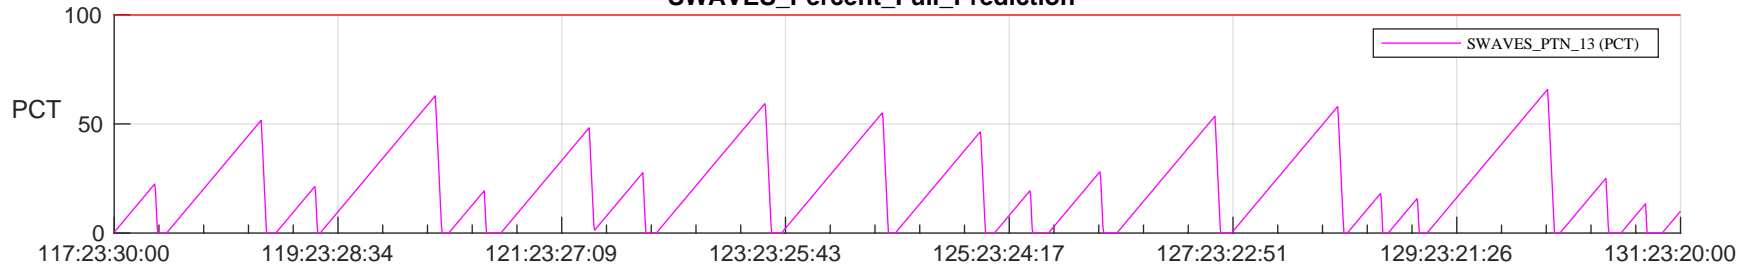

STEREO AHEAD SSR PCT Full Prediction

SWAVES_Percent_Full_Prediction

IMPACT_Percent_Full_Prediction

PLASTIC_Percent_Full_Prediction

Spacecraft_DownLink_Rate

Ground Time (2023:117:23:30:00.000 -2023:131:23:20:00.000)