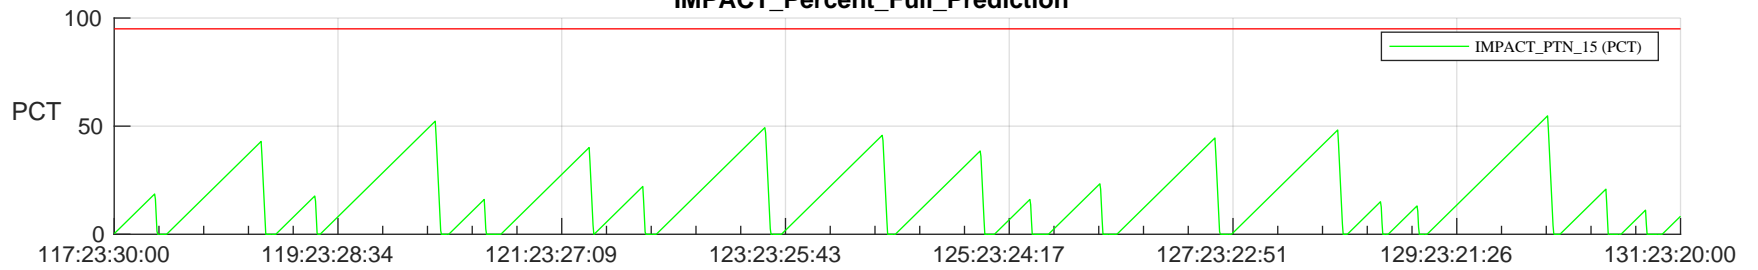

STEREO AHEAD SSR PCT Full Prediction

SWAVES_Percent_Full_Prediction

IMPACT_Percent_Full_Prediction

PLASTIC_Percent_Full_Prediction

Spacecraft_DownLink_Rate

Ground Time (2023:117:23:30:00.000 -2023:131:23:20:00.000)